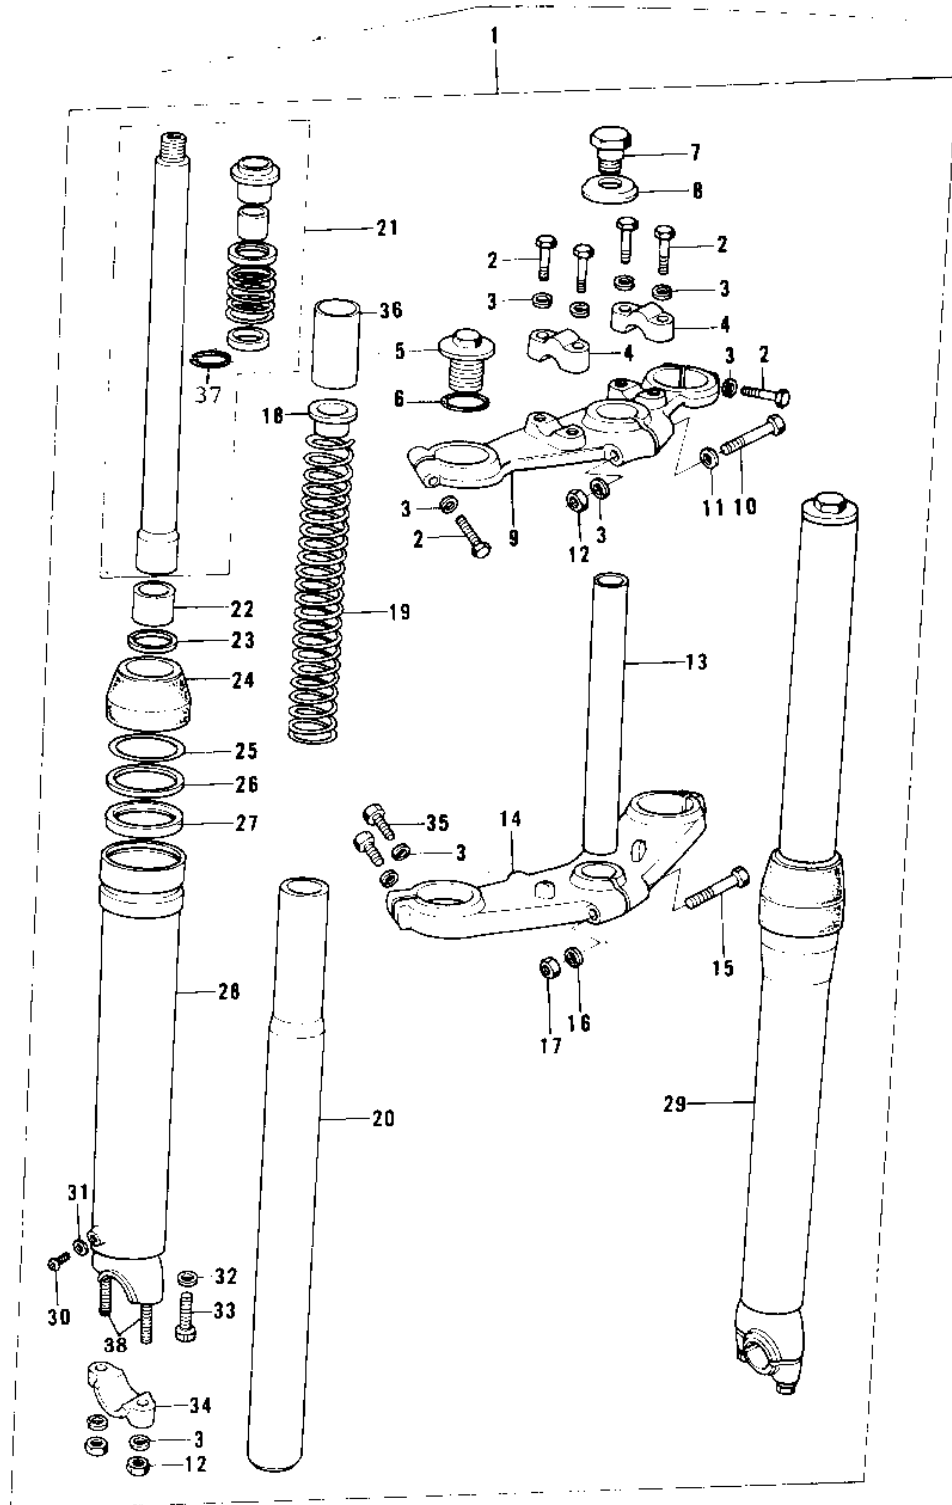

1976 KX250-A3 PARTS DIAGRAM

FRONT FORK (KX250)

1976 KX250-A3 PARTS LIST

FRONT FORK (KX250)

ITEM NAME	PART NUMBER	QUANTITY
FORK-FRONT (Ref # 1)	44001-169	
BOLT HEX HEAD (Ref # 2)	44041-004	
WASHER SPRING 8MM (Ref # 3)	461F0800	
HOLDER (Ref # 4)	46012-011	
BOLT-FORK FITTING (Ref # 5)	44041-037	
"O" RING,FORK TOP (Ref # 6)	92055-1012	
BOLT,FORK TOP (Ref # 7)	44041-065	
WASHER,FORK TOP BOLT (Ref # 8)	44043-055	
HEAD,STEERING STEM (Ref # 9)	44039-062	
BOLT-STEERING STEM HD (Ref # 10)	44041-042	
WASHER PLAIN 8MM (Ref # 11)	411B0800	
NUT,8MM (Ref # 12)	311B0800	
SHAFT,STEERING STEM (Ref # 13)	44052-008	
STEM,STEERING (Ref # 14)	44038-008	
BOLT,HEX HEAD (Ref # 15)	44041-066	
WASHER SPRING 10MM (Ref # 16)	461F1000	
NUT (10MM) (Ref # 17)	311B1000	
GUIDE,FORK SPRING (Ref # 18)	44028-033	
SPRING,FORK INNER (Ref # 19)	44026-066	
TUBE,FORK INNER (Ref # 20)	44013-052	
CYLINDER-FORK (Ref # 21)	44022-030	
PISTON,FORK (Ref # 22)	44018-008	
CIRCLIP,FORK (Ref # 23)	44044-018	
CIRCLIP,FORK (Ref # 23)	44044-021	
DUST SHEILD,FORK (Ref # 24)	44010-032	
CIRCLIP-OIL SEAL FIT (Ref # 25)	44044-012	
WASHER-OIL SEAL FIT (Ref # 26)	44043-044	
SEAL-OIL,FORK OUTER P (Ref # 27)	92049-1216	
SEAL-OIL,FORK OUTER P (Ref # 27)	92049-1216	

1976 KX250-A3 PARTS LIST

FRONT FORK (KX250)

ITEM NAME	PART NUMBER	QUANTITY
TUBE,LH,FORK OUTER (Ref # 28)	44005-060	
TUBE,RH,FORK OUTER (Ref # 29)	44006-058	
SCREW PAN HEAD 4X8 (Ref # 30)	220B0408	
GASKET (Ref # 31)	44045-045	
GASKET,FORK CYLINDER (Ref # 32)	44045-057	
BOLT-FORK CYLINDER (Ref # 33)	44041-040	
HOLDER,FRONT AXLE (Ref # 34)	44063-011	
BOLT (Ref # 35)	44041-083	
SPACER,FORK SPRING (Ref # 36)	44040-002	
RING,FORK PISTON (Ref # 37)	44025-004	
STUD,8X35 (Ref # 38)	92004-1009	