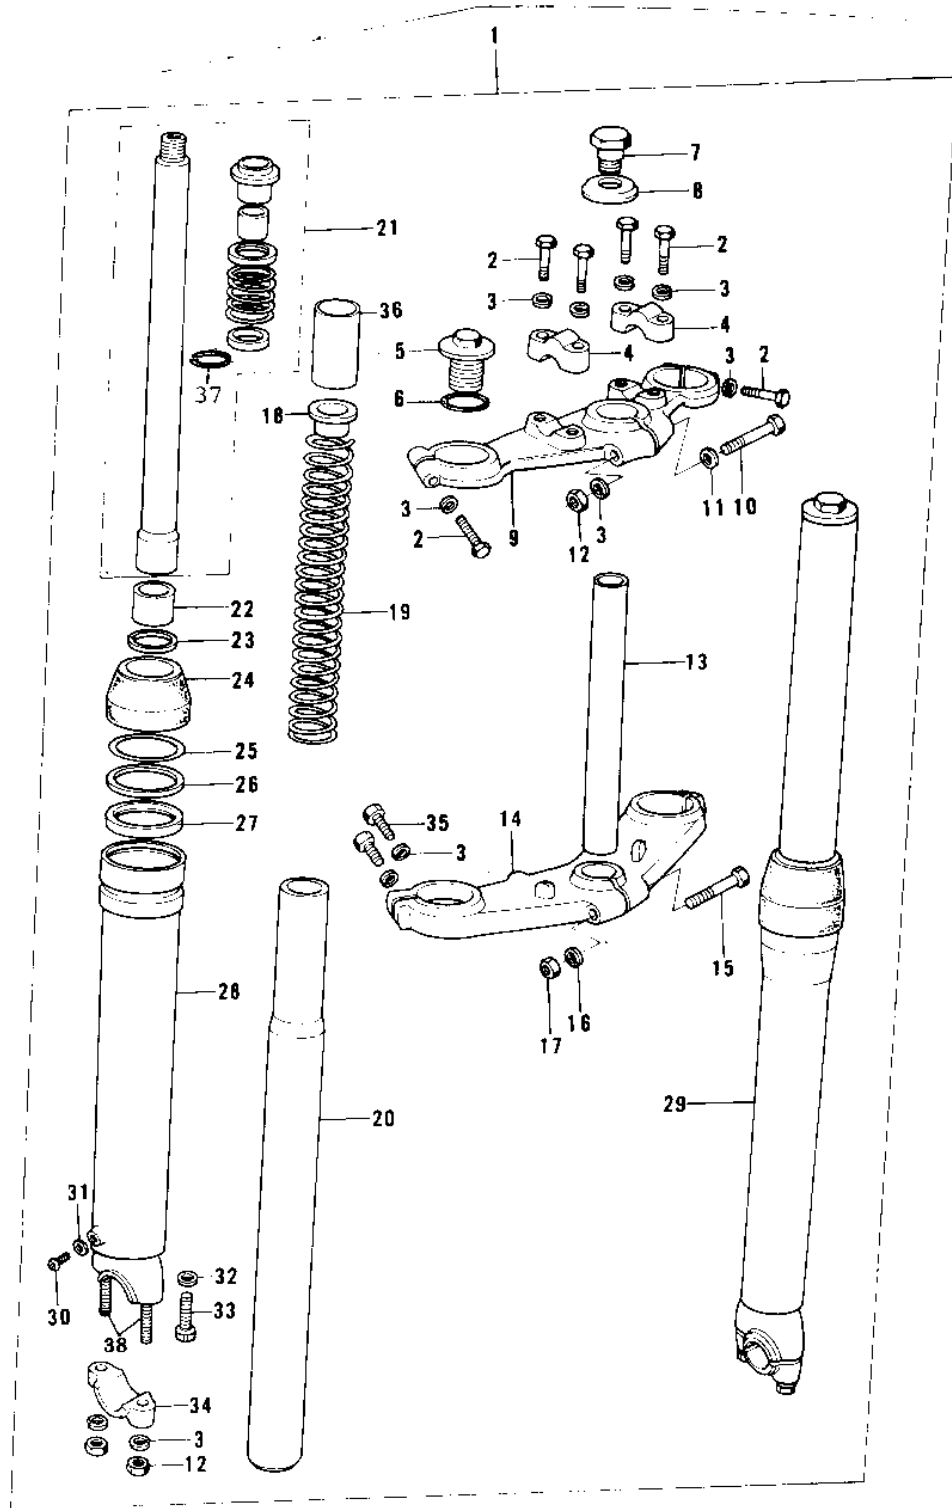

# 1976 KX250-A3 PARTS DIAGRAM

FRONT FORK (KX250)

# 1976 KX250-A3 PARTS LIST

## FRONT FORK (KX250)

ITEM NAME	PART NUMBER	QUANTITY
FORK-FRONT (Ref # 1)	44001-169	
BOLT HEX HEAD (Ref # 2)	44041-004	
WASHER SPRING 8MM (Ref # 3)	461F0800	
HOLDER (Ref # 4)	46012-011	
BOLT-FORK FITTING (Ref # 5)	44041-037	
"O" RING,FORK TOP (Ref # 6)	92055-1012	
BOLT,FORK TOP (Ref # 7)	44041-065	
WASHER,FORK TOP BOLT (Ref # 8)	44043-055	
HEAD,STEERING STEM (Ref # 9)	44039-062	
BOLT-STEERING STEM HD (Ref # 10)	44041-042	
WASHER PLAIN 8MM (Ref # 11)	411B0800	
NUT,8MM (Ref # 12)	311B0800	
SHAFT,STEERING STEM (Ref # 13)	44052-008	
STEM,STEERING (Ref # 14)	44038-008	
BOLT,HEX HEAD (Ref # 15)	44041-066	
WASHER SPRING 10MM (Ref # 16)	461F1000	
NUT (10MM) (Ref # 17)	311B1000	
GUIDE,FORK SPRING (Ref # 18)	44028-033	
SPRING,FORK INNER (Ref # 19)	44026-066	
TUBE,FORK INNER (Ref # 20)	44013-052	
CYLINDER-FORK (Ref # 21)	44022-030	
PISTON,FORK (Ref # 22)	44018-008	
CIRCLIP,FORK (Ref # 23)	44044-018	
CIRCLIP,FORK (Ref # 23)	44044-021	
DUST SHEILD,FORK (Ref # 24)	44010-032	
CIRCLIP-OIL SEAL FIT (Ref # 25)	44044-012	
WASHER-OIL SEAL FIT (Ref # 26)	44043-044	
SEAL-OIL,FORK OUTER P (Ref # 27)	92049-1216	
SEAL-OIL,FORK OUTER P (Ref # 27)	92049-1216	

### FRONT FORK (KX250)

ITEM NAME	PART NUMBER	QUANTITY
TUBE,LH,FORK OUTER (Ref # 28)	44005-060	
TUBE,RH,FORK OUTER (Ref # 29)	44006-058	
SCREW PAN HEAD 4X8 (Ref # 30)	220B0408	
GASKET (Ref # 31)	44045-045	
GASKET,FORK CYLINDER (Ref # 32)	44045-057	
BOLT-FORK CYLINDER (Ref # 33)	44041-040	
HOLDER,FRONT AXLE (Ref # 34)	44063-011	
BOLT (Ref # 35)	44041-083	
SPACER,FORK SPRING (Ref # 36)	44040-002	
RING,FORK PISTON (Ref # 37)	44025-004	
STUD,8X35 (Ref # 38)	92004-1009	