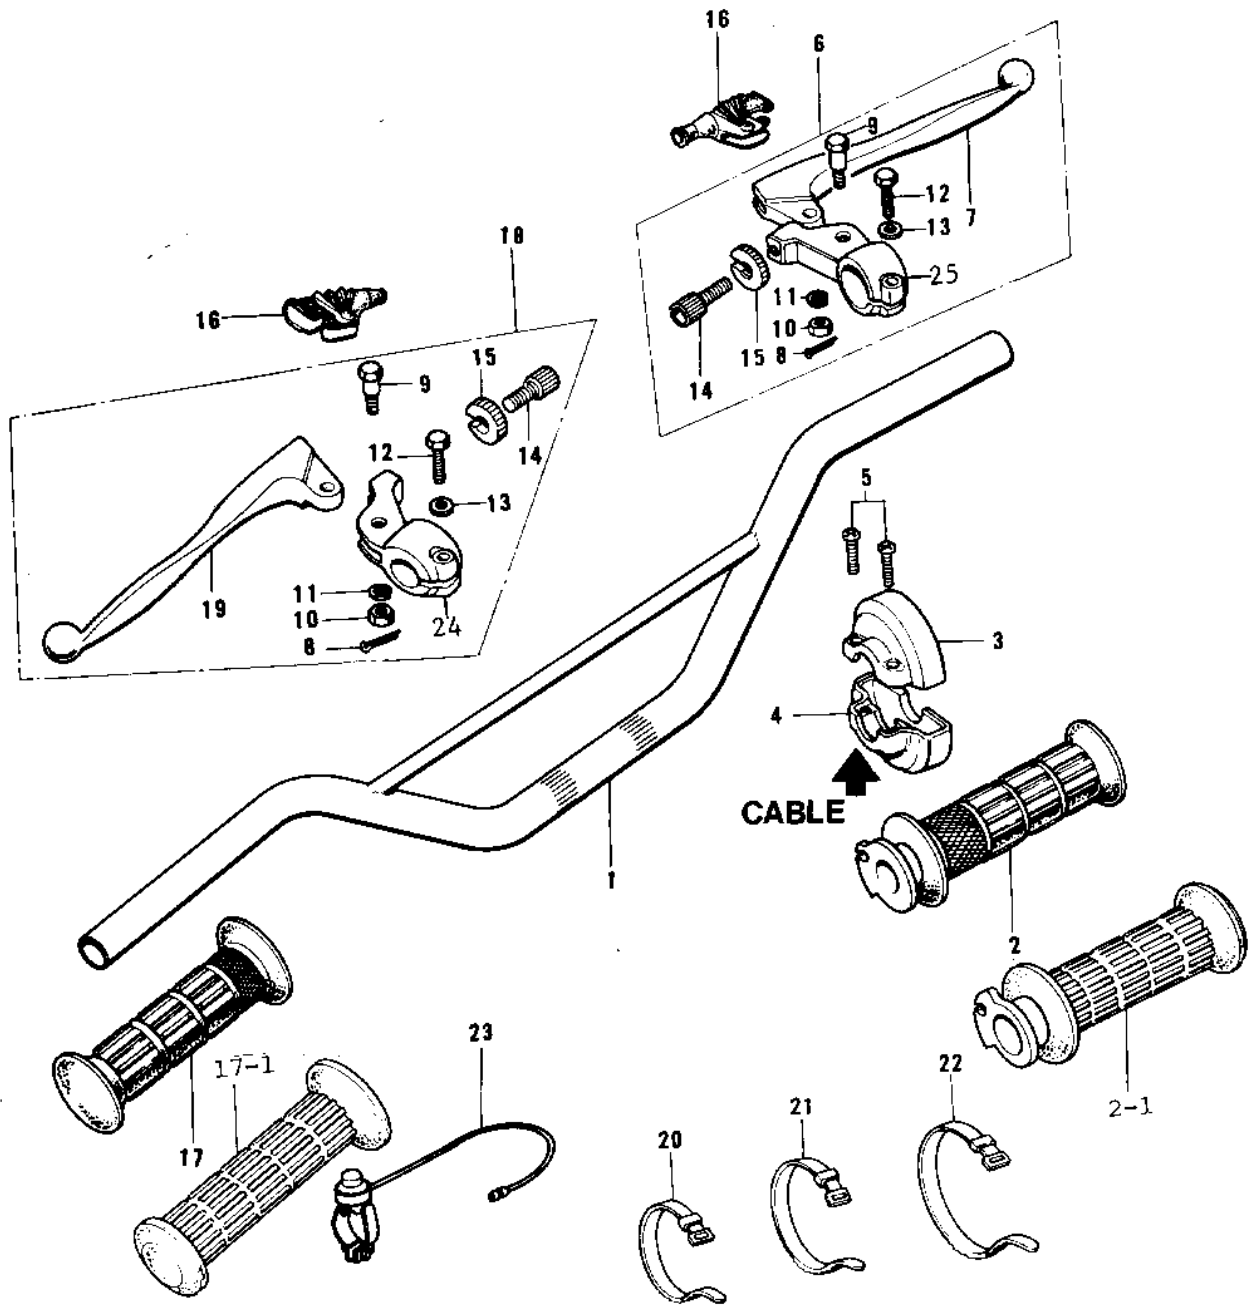

1976 KX250-A3 PARTS DIAGRAM

HANDLEBAR (74-76)

1976 KX250-A3 PARTS LIST

HANDLEBAR (74-76)

ITEM NAME	PART NUMBER	QUANTITY
HANDLEBAR (Ref # 1)	46004-028	
HANDLEBAR (Ref # 1)	46004-032	
GRIP ASSY,THROTTLE (Ref # 2)	46019-031	
GRIP,THROTTLE (Ref # 2-1)	46019-037	
CASE,R.H,GRIP,UPPER (Ref # 3)	32099-1014	
HOUSING-ASSY-CONTROL (Ref # 4)	46091-5006	
SCREW PAN HEAD 5X18 (Ref # 5)	220B0518	
LEVER ASSY,FRNT BRAKE (Ref # 6)	46021-024	
LEVER ASSY,FRNT BRAKE (Ref # 6)	46021-032	
LEVER,FRONT BRAKE (Ref # 7)	46058-017	
FRONT BRAKE LEVER (Ref # 7)	46058-018	
PIN COTTER 1.6X15 (Ref # 8)	550D1615	
BOLT,HEX HEAD,6MM (Ref # 9)	92001-140	
NUT CASTLE (Ref # 10)	320B0600	
WASHER SPRING 6MM (Ref # 11)	461F0600	
BOLT, HEX HEAD 6X22 (Ref # 12)	110N0622	
WASHER PLAIN 6MM (Ref # 13)	411B0600	
SCREW,CABLE ADJUST (Ref # 14)	46055-009	
NUT,CABLE ADJUST LOCK (Ref # 15)	46056-006	
BOOTS,LEVER HOLDER (Ref # 16)	49006-1017	
RUBBER,L.H GRIP (Ref # 17)	46075-025	
RUBBER,L.H GRIP (Ref # 17-1)	46075-027	
LEVER ASSY,CLUTCH (Ref # 18)	46076-037	
LEVER ASSY,CLUTCH (Ref # 18)	46076-048	
LEVER,CLUTCH (Ref # 19)	46092-020	
LEVER, CLUTCH (Ref # 19)	46092-021	
BAND,SHORT (Ref # 20)	92072-030	
BAND,MIDDLE (Ref # 21)	92072-031	
BAND,WIRING HARNESS (Ref # 21)	92072-056	

1976 KX250-A3 PARTS LIST

HANDLEBAR (74-76)

ITEM NAME	PART NUMBER	QUANTITY
BAND-RUBBER (Ref # 22)	92072-035	
BAND, LONG (Ref # 22)	92072-032	
SWITCH, ASSY, ENG STOP (Ref # 23)	27010-1018	
HOLDER, CLUTCH LEVER (Ref # 24)	46094-014	
HOLDER, FR BRAKE LEVER (Ref # 25)	46060-010	