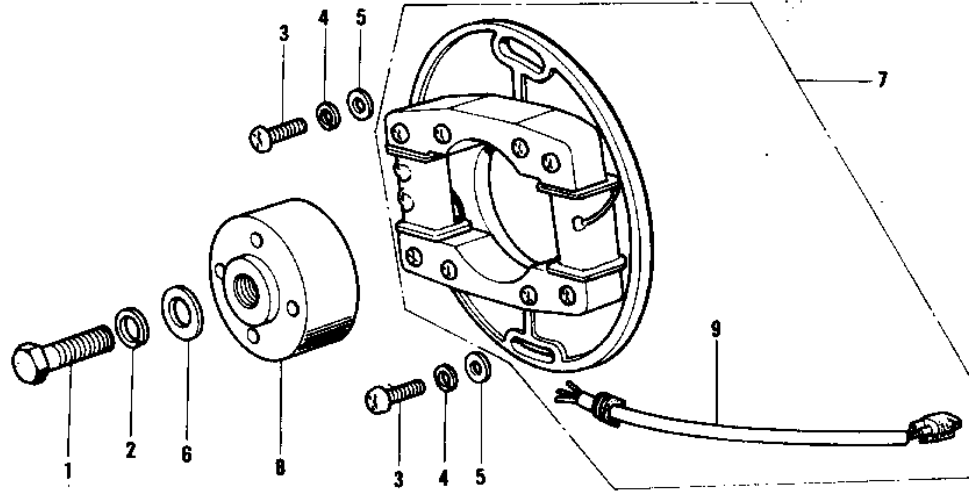

1976 KX250-A3 PARTS DIAGRAM

IGNITION (74-76)

1976 KX250-A3 PARTS LIST

IGNITION (74-76)

ITEM NAME	PART NUMBER	QUANTITY
BOLT (Ref # 1)	92001-1578	
WASHER SPRING 8MM (Ref # 2)	461F0800	
SCREW PAN HEAD 6X25 (Ref # 3)	220B0625	
WASHER SPRING 6MM (Ref # 4)	461F0600	
WASHER PLAIN 6MM (Ref # 5)	410B0600	
WASHER,PLAIN,8MM (Ref # 6)	92022-276	
STATOR ASSY (Ref # 7)	21003-020	
ROTOR,MAGNETO (Ref # 8)	21007-026	
WIRING HARNESS,MAGNET (Ref # 9)	21029-027	
CAP,SPARK PLUG (Ref # 10)	21130-1006	
TERMINAL,PLUG CAP (Ref # 11)	21169-001	
CLAMP,SPARK PLUG CAP (Ref # 12)	92037-1173	
SCREW-PAN-CROS (Ref # 13)	220B0310	
COIL,IGNITION (Ref # 14)	21121-070	
NUT,6MM (Ref # 15)	92019-019	
IGNITION UNIT (Ref # 16)	21119-018	
BOLT-UPSET (Ref # 17)	112G0618	
BOLT-UPSET (Ref # 17)	112G0618	
WASHER PLAIN (Ref # 18)	92022-024	