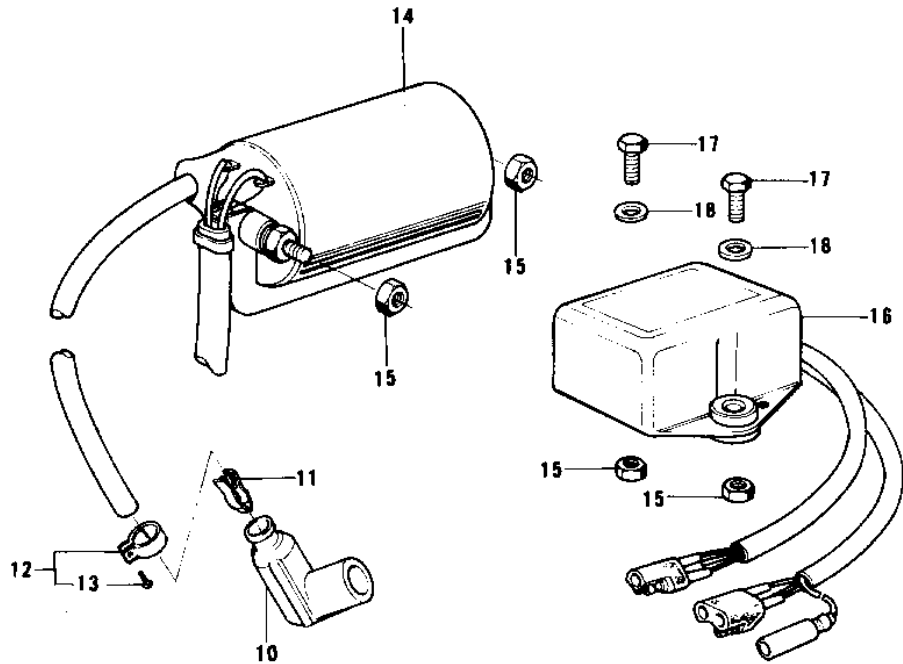

1976 KX250-A3 PARTS DIAGRAM

IGNITION (74-76)

1976 KX250-A3 PARTS LIST

IGNITION (74-76)

ITEM NAME	PART NUMBER	QUANTITY
BOLT (Ref # 1)	92001-1578	
WASHER SPRING 8MM (Ref # 2)	461F0800	
SCREW PAN HEAD 6X25 (Ref # 3)	220B0625	
WASHER SPRING 6MM (Ref # 4)	461F0600	
WASHER PLAIN 6MM (Ref # 5)	410B0600	
WASHER,PLAIN,8MM (Ref # 6)	92022-276	
STATOR ASSY (Ref # 7)	21003-020	
ROTOR,MAGNETO (Ref # 8)	21007-026	
WIRING HARNESS,MAGNET (Ref # 9)	21029-027	
CAP,SPARK PLUG (Ref # 10)	21130-1006	
TERMINAL,PLUG CAP (Ref # 11)	21169-001	
CLAMP,SPARK PLUG CAP (Ref # 12)	92037-1173	
SCREW-PAN-CROS (Ref # 13)	220B0310	
COIL,IGNITION (Ref # 14)	21121-070	
NUT,6MM (Ref # 15)	92019-019	
IGNITION UNIT (Ref # 16)	21119-018	
BOLT-UPSET (Ref # 17)	112G0618	
BOLT-UPSET (Ref # 17)	112G0618	
WASHER PLAIN (Ref # 18)	92022-024	