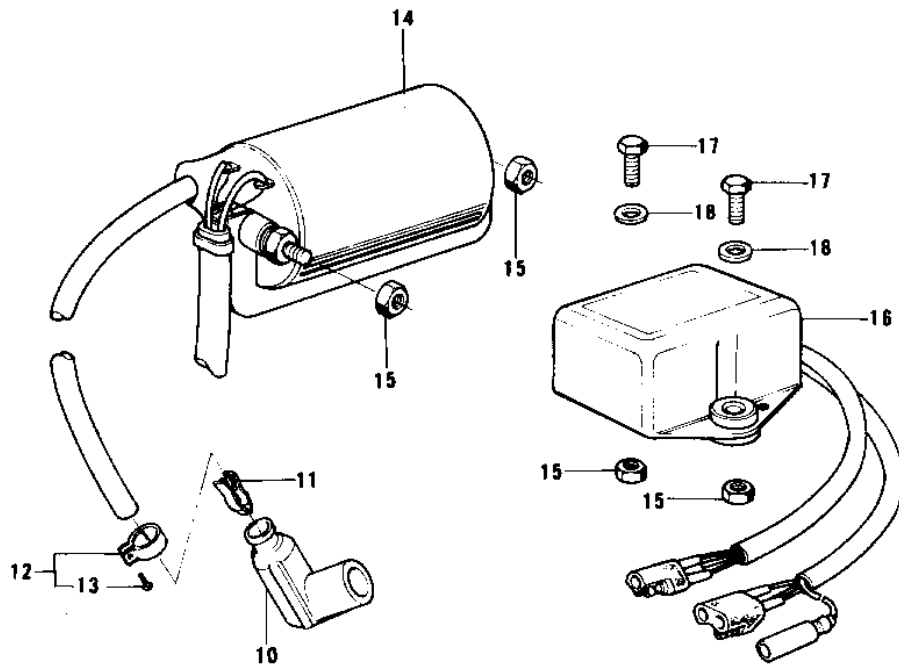

1976 KX250-A3 PARTS DIAGRAM

IGNITION (74-76)

1976 KX250-A3 PARTS LIST

IGNITION (74-76)

ITEM NAME	PART NUMBER	QUANTITY
BOLT (Ref # 1)	92001-1578	
WASHER SPRING 8MM (Ref # 2)	461F0800	
SCREW PAN HEAD 6X25 (Ref # 3)	220B0625	
WASHER SPRING 6MM (Ref # 4)	461F0600	
WASHER PLAIN 6MM (Ref # 5)	410B0600	
WASHER,PLAIN,8MM (Ref # 6)	92022-276	
STATOR ASSY (Ref # 7)	21003-020	
ROTOR,MAGNETO (Ref # 8)	21007-026	
WIRING HARNESS,MAGNET (Ref # 9)	21029-027	
CAP,SPARK PLUG (Ref # 10)	21130-1006	
TERMINAL,PLUG CAP (Ref # 11)	21169-001	
CLAMP,SPARK PLUG CAP (Ref # 12)	92037-1173	
SCREW-PAN-CROS (Ref # 13)	220B0310	
COIL,IGNITION (Ref # 14)	21121-070	
NUT,6MM (Ref # 15)	92019-019	
IGNITION UNIT (Ref # 16)	21119-018	
BOLT-UPSET (Ref # 17)	112G0618	
BOLT-UPSET (Ref # 17)	112G0618	
WASHER PLAIN (Ref # 18)	92022-024	