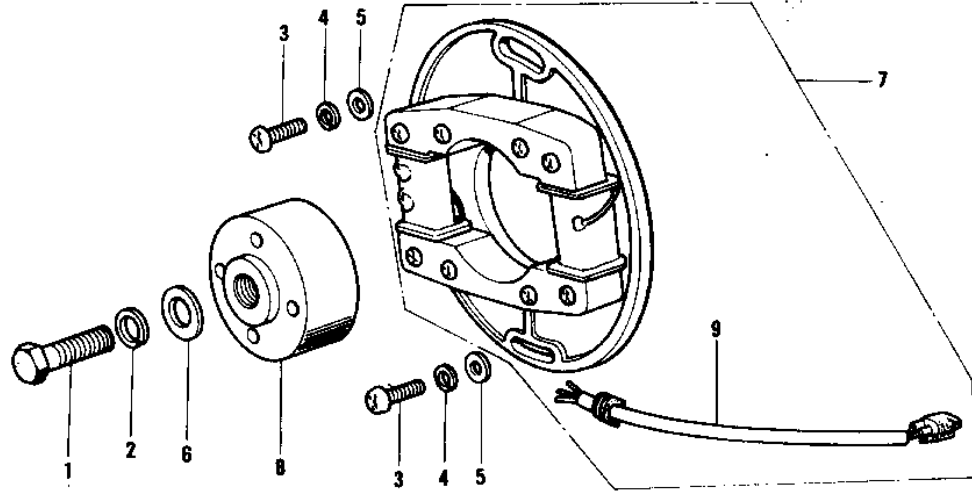

1976 KX250-A3 PARTS DIAGRAM

IGNITION (74-76)

1976 KX250-A3 PARTS LIST

IGNITION (74-76)

ITEM NAME	PART NUMBER	QUANTITY
BOLT (Ref # 1)	92001-1578	
WASHER SPRING 8MM (Ref # 2)	461F0800	
SCREW PAN HEAD 6X25 (Ref # 3)	220B0625	
WASHER SPRING 6MM (Ref # 4)	461F0600	
WASHER PLAIN 6MM (Ref # 5)	410B0600	
WASHER,PLAIN,8MM (Ref # 6)	92022-276	
STATOR ASSY (Ref # 7)	21003-020	
ROTOR,MAGNETO (Ref # 8)	21007-026	
WIRING HARNESS,MAGNET (Ref # 9)	21029-027	
CAP,SPARK PLUG (Ref # 10)	21130-1006	
TERMINAL,PLUG CAP (Ref # 11)	21169-001	
CLAMP,SPARK PLUG CAP (Ref # 12)	92037-1173	
SCREW-PAN-CROS (Ref # 13)	220B0310	
COIL,IGNITION (Ref # 14)	21121-070	
NUT,6MM (Ref # 15)	92019-019	
IGNITION UNIT (Ref # 16)	21119-018	
BOLT-UPSET (Ref # 17)	112G0618	
BOLT-UPSET (Ref # 17)	112G0618	
WASHER PLAIN (Ref # 18)	92022-024	