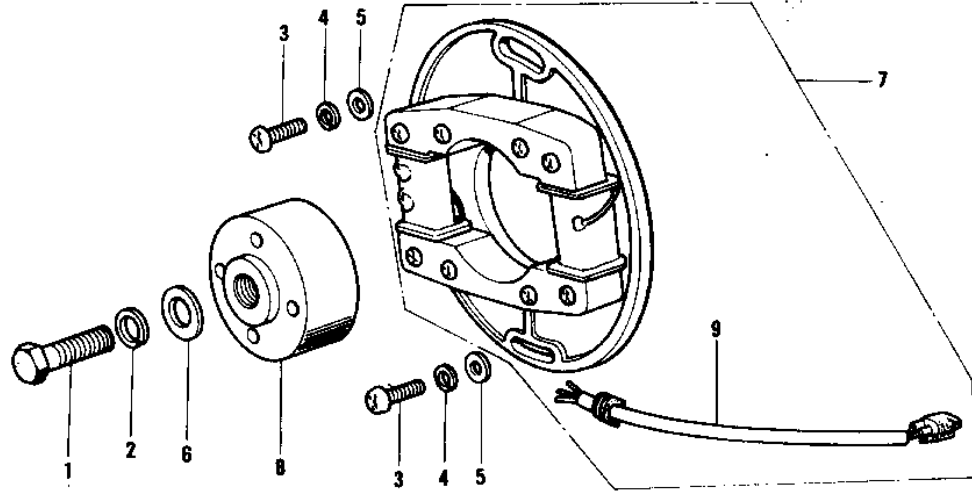

# 1974 KX250 PARTS DIAGRAM

IGNITION (74-76)

## 1974 KX250 PARTS LIST

### IGNITION (74-76)

ITEM NAME	PART NUMBER	QUANTITY
BOLT (Ref # 1)	92001-1578	1
WASHER SPRING 8MM (Ref # 2)	461F0800	1
SCREW PAN HEAD 6X25 (Ref # 3)	220B0625	2
WASHER SPRING 6MM (Ref # 4)	461F0600	2
WASHER PLAIN 6MM (Ref # 5)	410B0600	2
STATOR ASSY (Ref # 7)	21003-020	1
ROTOR,MAGNETO (Ref # 8)	21007-026	1
WIRING HARNESS,MAGNET (Ref # 9)	21029-027	1
CAP,SPARK PLUG (Ref # 10)	21130-1006	1
TERMINAL,PLUG CAP (Ref # 11)	21169-001	1
CLAMP,SPARK PLUG CAP (Ref # 12)	92037-1173	1
SCREW-PAN-CROS (Ref # 13)	220B0310	1
COIL,IGNITION (Ref # 14)	21121-070	1
NUT,6MM (Ref # 15)	92019-019	4
IGNITION UNIT (Ref # 16)	21119-018	1
BOLT-UPSET (Ref # 17)	112G0618	2
WASHER PLAIN (Ref # 18)	92022-024	2