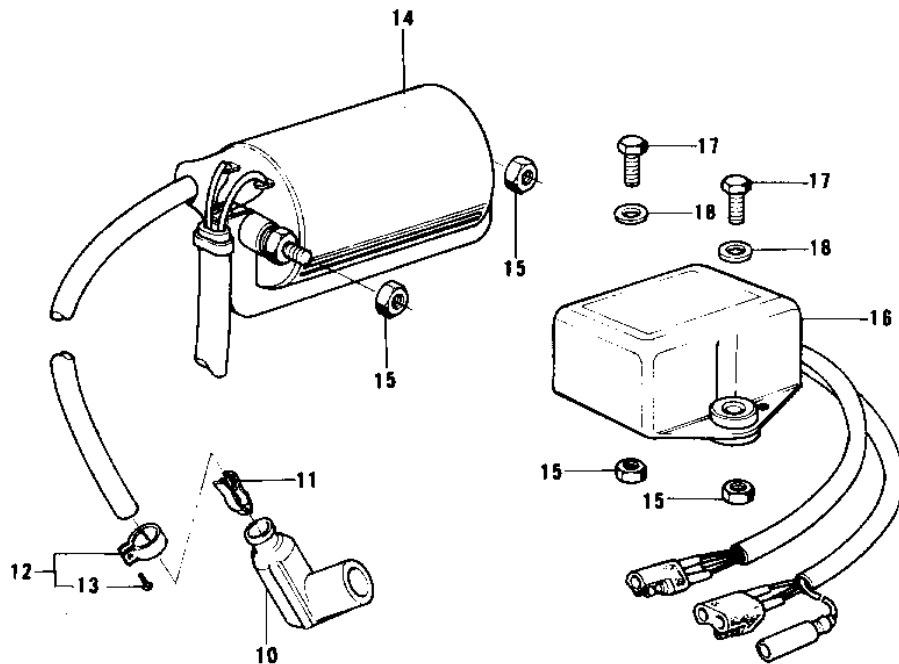

# 1974 KX250 PARTS DIAGRAM

IGNITION (74-76)

## 1974 KX250 PARTS LIST

### IGNITION (74-76)

ITEM NAME	PART NUMBER	QUANTITY
BOLT (Ref # 1)	92001-1578	1
WASHER SPRING 8MM (Ref # 2)	461F0800	1
SCREW PAN HEAD 6X25 (Ref # 3)	220B0625	2
WASHER SPRING 6MM (Ref # 4)	461F0600	2
WASHER PLAIN 6MM (Ref # 5)	410B0600	2
STATOR ASSY (Ref # 7)	21003-020	1
ROTOR,MAGNETO (Ref # 8)	21007-026	1
WIRING HARNESS,MAGNET (Ref # 9)	21029-027	1
CAP,SPARK PLUG (Ref # 10)	21130-1006	1
TERMINAL,PLUG CAP (Ref # 11)	21169-001	1
CLAMP,SPARK PLUG CAP (Ref # 12)	92037-1173	1
SCREW-PAN-CROS (Ref # 13)	220B0310	1
COIL,IGNITION (Ref # 14)	21121-070	1
NUT,6MM (Ref # 15)	92019-019	4
IGNITION UNIT (Ref # 16)	21119-018	1
BOLT-UPSET (Ref # 17)	112G0618	2
WASHER PLAIN (Ref # 18)	92022-024	2