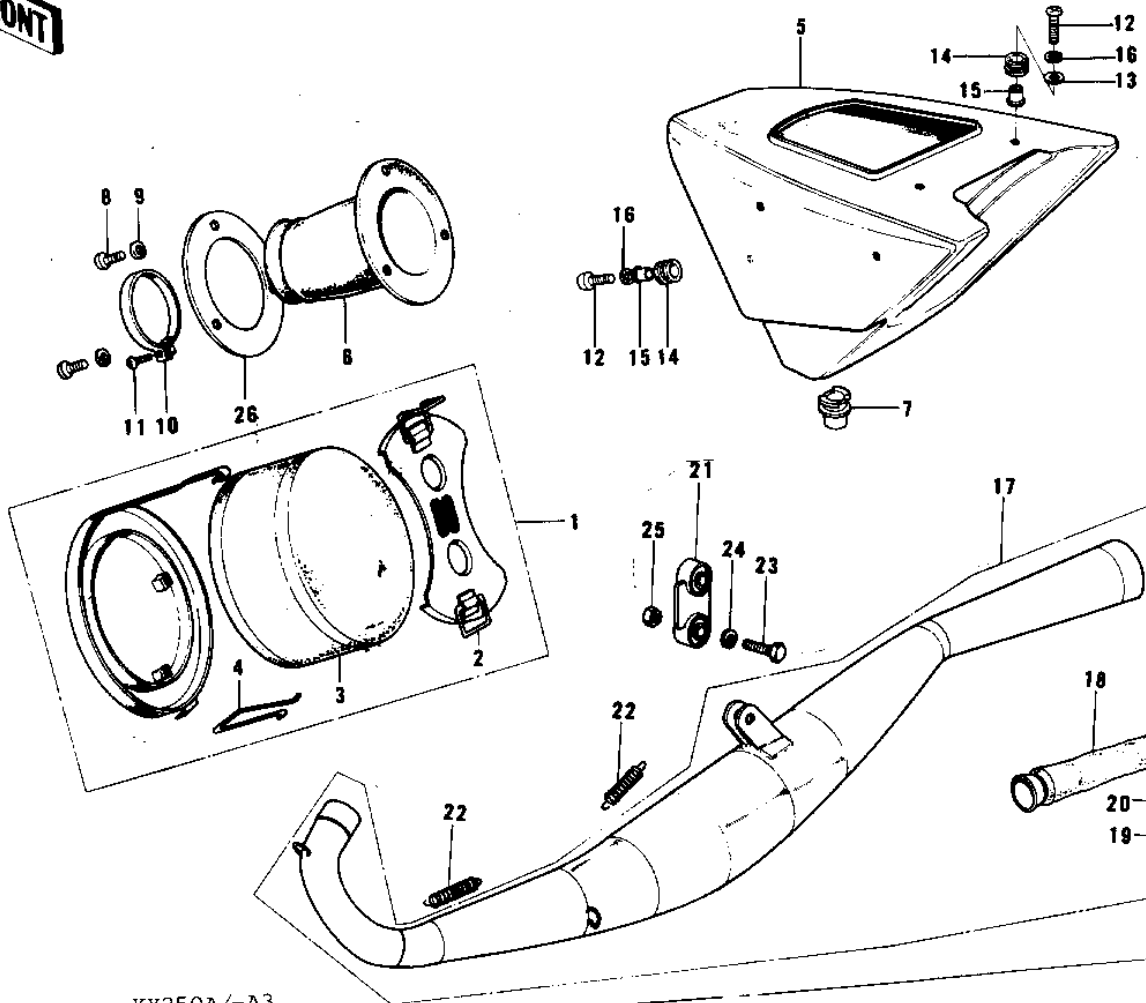

1976 KX250-A3 PARTS DIAGRAM

AIR CLEANER/MUFFLER (74-76)

KX250A/-A3

1976 KX250-A3 PARTS LIST

AIR CLEANER/MUFFLER (74-76)

ITEM NAME	PART NUMBER	QUANTITY
AIR CLEANER ASSY (Ref # 1)	11010-073	
CAP,AIR CLEANER (Ref # 2)	11012-040	
ELEMENT,AIR,CLNR (Ref # 3)	11013-043	
FASTNER,AIR CLEANER (Ref # 4)	92079-007	
BODY,AIR CLEANER (Ref # 5)	11011-033	
BODY,AIR CLEANER (Ref # 5)	11011-047	
PIPE,AIR INLET (Ref # 6)	11015-039	
PLUG,AIR CLEANER BODY (Ref # 7)	92067-019	
SCREW PAN HEAD 6X16 (Ref # 8)	220B0616	
WASHER PLAIN 6MM (Ref # 9)	410B0600	
CLAMP,AIR CLEANER (Ref # 10)	92037-115	
SCREW PAN HEAD 6X35 (Ref # 11)	220B0635	
SCREW PAN HEAD 6X20 (Ref # 12)	220B0620	
WASHER 6.5X20X1.6T (Ref # 13)	92022-125	
DAMPER RUBBER (Ref # 14)	92075-076	
COLLAR (Ref # 15)	92027-194	
WASHER SPRING 6MM (Ref # 16)	461F0600	
MUFFLER ASSY (Ref # 17)	18002-112	
MUFFLER ASSY,F.BLACK (Ref # 17)	18001-156-21	
BAFFLE TUBE (Ref # 18)	18033-080	
BAFFLE TUBE (Ref # 18)	18033-092	
BOLT-UPSET,6X12 (Ref # 19)	112G0612	
BOLT,6X10 (Ref # 19)	112G0610	
BOLT-UPSET,6X12 (Ref # 19)	112G0612	
WASHER LOCK 6MM (Ref # 20)	464H0600	
WASHER SPRING 6MM (Ref # 20)	461F0600	
BRACKET,MUFFLER (Ref # 21)	18024-022	
BRACKET,MUFFLER (Ref # 21)	18024-026	
SPRING,MUFFLER (Ref # 22)	18071-006	

1976 KX250-A3 PARTS LIST

AIR CLEANER/MUFFLER (74-76)

ITEM NAME	PART NUMBER	QUANTITY
BOLT HEX HEAD 8X35 (Ref # 23)	110N0835	
BOLT,8X40 (Ref # 23)	110N0840	
WASHER SPRING 8MM (Ref # 24)	461F0800	
NUT,8MM (Ref # 25)	92019-018	
HOLDER,AIR CLEANER (Ref # 26)	92095-013	