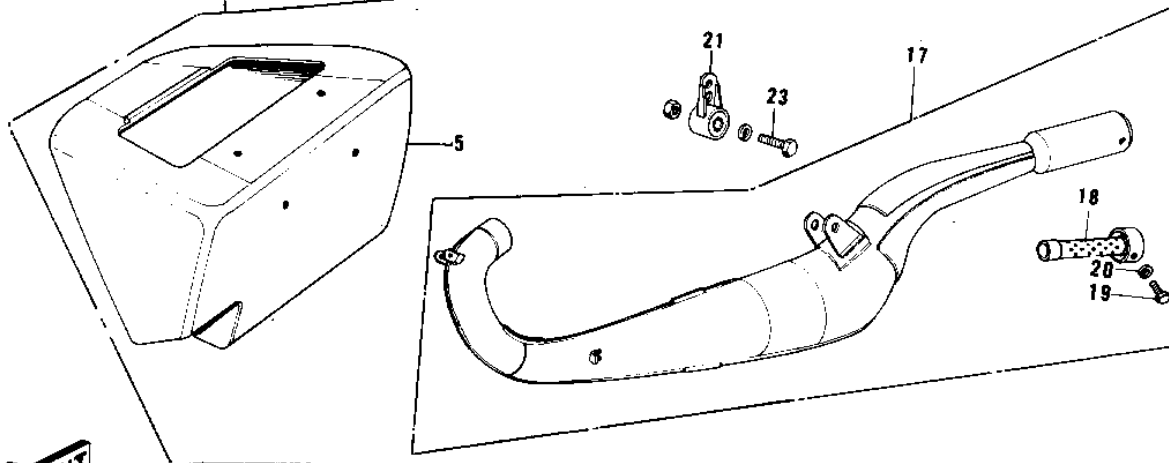

1976 KX250-A3 PARTS DIAGRAM

AIR CLEANER/MUFFLER (74-76)

KX250A/-A3

1976 KX250-A3 PARTS LIST

AIR CLEANER/MUFFLER (74-76)

ITEM NAME	PART NUMBER	QUANTITY
AIR CLEANER ASSY (Ref # 1)	11010-073	
CAP,AIR CLEANER (Ref # 2)	11012-040	
ELEMENT,AIR,CLNR (Ref # 3)	11013-043	
FASTNER,AIR CLEANER (Ref # 4)	92079-007	
BODY,AIR CLEANER (Ref # 5)	11011-033	
BODY,AIR CLEANER (Ref # 5)	11011-047	
PIPE,AIR INLET (Ref # 6)	11015-039	
PLUG,AIR CLEANER BODY (Ref # 7)	92067-019	
SCREW PAN HEAD 6X16 (Ref # 8)	220B0616	
WASHER PLAIN 6MM (Ref # 9)	410B0600	
CLAMP,AIR CLEANER (Ref # 10)	92037-115	
SCREW PAN HEAD 6X35 (Ref # 11)	220B0635	
SCREW PAN HEAD 6X20 (Ref # 12)	220B0620	
WASHER 6.5X20X1.6T (Ref # 13)	92022-125	
DAMPER RUBBER (Ref # 14)	92075-076	
COLLAR (Ref # 15)	92027-194	
WASHER SPRING 6MM (Ref # 16)	461F0600	
MUFFLER ASSY (Ref # 17)	18002-112	
MUFFLER ASSY,F.BLACK (Ref # 17)	18001-156-21	
BAFFLE TUBE (Ref # 18)	18033-080	
BAFFLE TUBE (Ref # 18)	18033-092	
BOLT-UPSET,6X12 (Ref # 19)	112G0612	
BOLT,6X10 (Ref # 19)	112G0610	
BOLT-UPSET,6X12 (Ref # 19)	112G0612	
WASHER LOCK 6MM (Ref # 20)	464H0600	
WASHER SPRING 6MM (Ref # 20)	461F0600	
BRACKET,MUFFLER (Ref # 21)	18024-022	
BRACKET,MUFFLER (Ref # 21)	18024-026	
SPRING,MUFFLER (Ref # 22)	18071-006	

1976 KX250-A3 PARTS LIST

AIR CLEANER/MUFFLER (74-76)

ITEM NAME	PART NUMBER	QUANTITY
BOLT HEX HEAD 8X35 (Ref # 23)	110N0835	
BOLT,8X40 (Ref # 23)	110N0840	
WASHER SPRING 8MM (Ref # 24)	461F0800	
NUT,8MM (Ref # 25)	92019-018	
HOLDER,AIR CLEANER (Ref # 26)	92095-013	