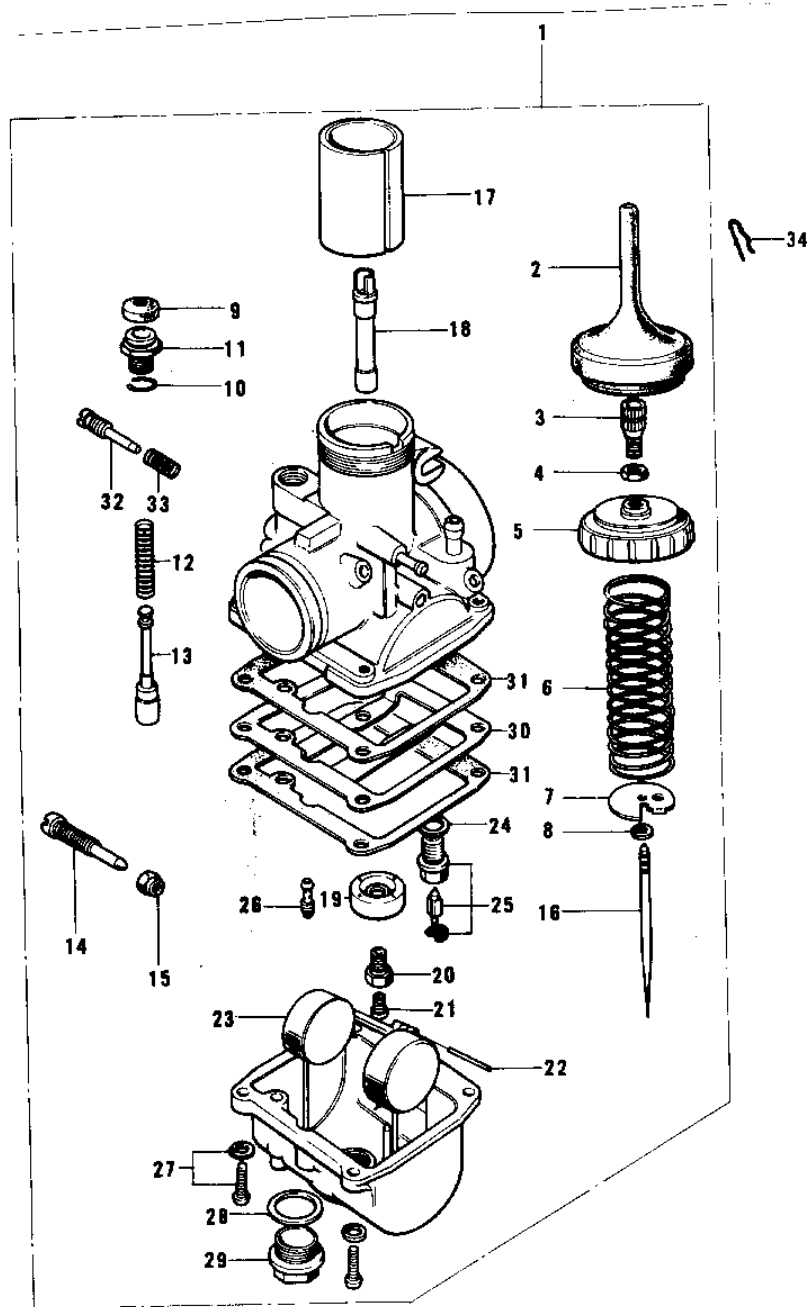

1976 KX250-A3 PARTS DIAGRAM

CARBURETOR (74-76)

1976 KX250-A3 PARTS LIST

CARBURETOR (74-76)

ITEM NAME	PART NUMBER	QUANTITY
CARBURETOR ASSY (Ref # 1)	16001-200	
CARBURETOR ASSY (Ref # 1)	16001-242	
CAP,CABLE ADJUSTER (Ref # 2)	16036-011	
ADJUSTER,CABLE (Ref # 3)	16002-014	
NUT-CABLE ADJUST LOCK (Ref # 4)	16003-006	
CAP-MIXING CHAMBER (Ref # 5)	16004-023	
SPRING-THROTTLE VALVE (Ref # 6)	16006-016	
SEAT-SPRING-CARB (Ref # 7)	16007-022	
CIRCLIP (Ref # 8)	16008-010	
CAP,STARTER PLUNGER (Ref # 9)	16036-013	
CIRCLIP (Ref # 10)	92037-1077	
CAP,STARTER PLUNGER (Ref # 11)	16012-021	
SPRING,STARTER PLUNGR (Ref # 12)	16013-011	
PLUNGER ASSY,STARTER (Ref # 13)	16016-013	
SCREW,THROTTLE ADJUST (Ref # 14)	16021-022	
NUT,CABLE ADJUST LOCK (Ref # 15)	16003-009	
JET NEEDLE 6DH2 (Ref # 16)	16009-062	
JET NEEDLE (Ref # 16)	16009-065	
VALVE,THROTTLE CA2.5 (Ref # 17)	16025-068	
VALVE,THROTTLE CA2.0 (Ref # 17)	16025-077	
NEEDLE JET P-O (Ref # 18)	16017-076	
RING (Ref # 19)	16065-024	
HOLDER,MAIN JET (Ref # 20)	16065-025	
JET-MAIN NO 142.5R (Ref # 21)	92063-117	
MAIN JET,#A137.5 (Ref # 21)	92063-1087	
MAIN JET,#140A (Ref # 21)	92063-116	
JET-MAIN NO 145R (Ref # 21)	92063-118	
JET-MAIN NO 147.5R (Ref # 21)	92063-119	
FLOAT PIN (Ref # 22)	16032-003	

1976 KX250-A3 PARTS LIST

CARBURETOR (74-76)

ITEM NAME	PART NUMBER	QUANTITY
FLOAT ASSY (Ref # 23)	16031-025	
WASHER FLOAT VLV SEAT (Ref # 24)	16029-004	
FLOAT VALVE ASSY (Ref # 25)	16030-022	
JET-PILOT NO 40 (Ref # 26)	92064-024	
JET-PILOT NO 45 (Ref # 26)	92064-044	
SCREW FLOAT CHAMBER (Ref # 27)	16033-011	
WASHER-MAIN JET COVER (Ref # 28)	16034-003	
COVER,MAIN SET (Ref # 29)	16049-004	
PLATE (Ref # 30)	16038-010	
GASKET (Ref # 31)	16019-022	
SCREW (Ref # 32)	16014-006	
SPRING-THR STOP SCREW (Ref # 33)	16022-007	
CIRCLIP (Ref # 34)	92036-018	