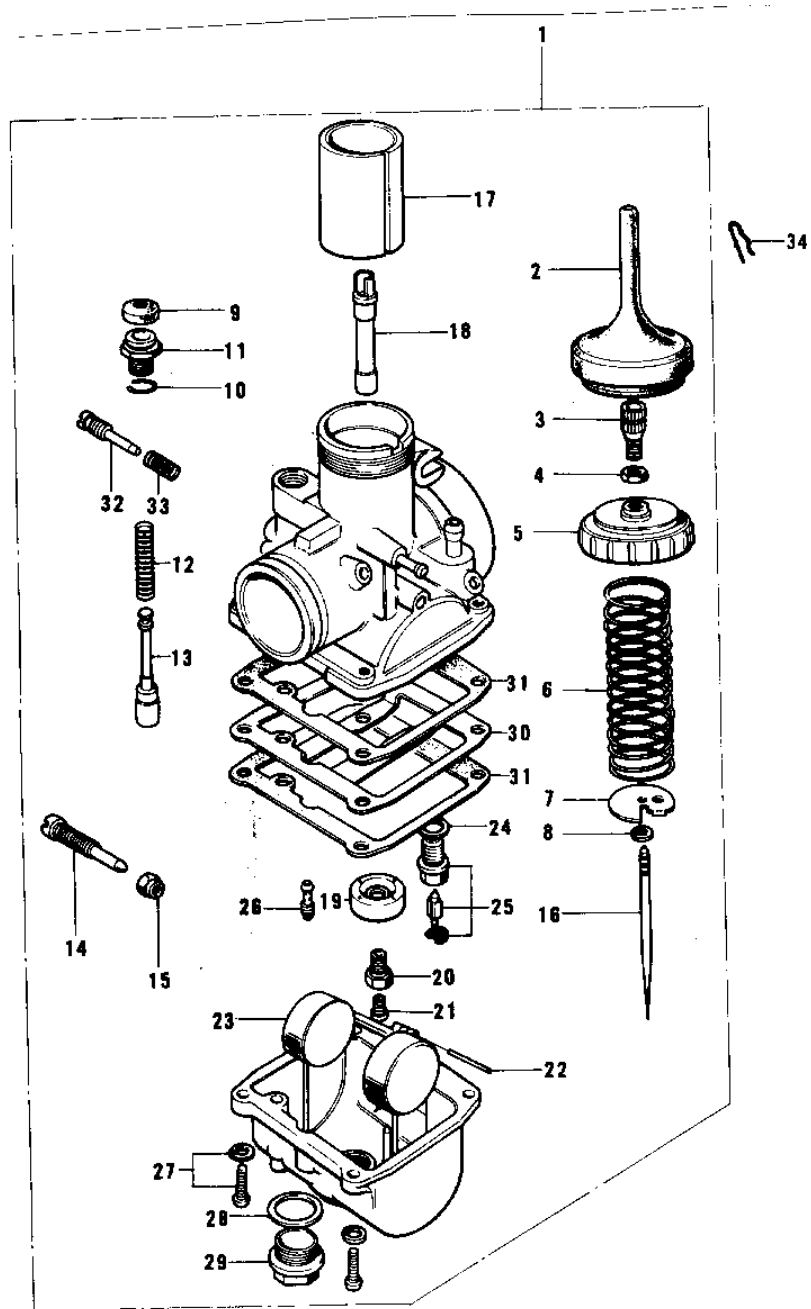

1976 KX250-A3 PARTS DIAGRAM

CARBURETOR (74-76)

1976 KX250-A3 PARTS LIST

CARBURETOR (74-76)

ITEM NAME	PART NUMBER	QUANTITY
CARBURETOR ASSY (Ref # 1)	16001-200	
CARBURETOR ASSY (Ref # 1)	16001-242	
CAP,CABLE ADJUSTER (Ref # 2)	16036-011	
ADJUSTER,CABLE (Ref # 3)	16002-014	
NUT-CABLE ADJUST LOCK (Ref # 4)	16003-006	
CAP-MIXING CHAMBER (Ref # 5)	16004-023	
SPRING-THROTTLE VALVE (Ref # 6)	16006-016	
SEAT-SPRING-CARB (Ref # 7)	16007-022	
CIRCLIP (Ref # 8)	16008-010	
CAP,STARTER PLUNGER (Ref # 9)	16036-013	
CIRCLIP (Ref # 10)	92037-1077	
CAP,STARTER PLUNGER (Ref # 11)	16012-021	
SPRING,STARTER PLUNGR (Ref # 12)	16013-011	
PLUNGER ASSY,STARTER (Ref # 13)	16016-013	
SCREW,THROTTLE ADJUST (Ref # 14)	16021-022	
NUT,CABLE ADJUST LOCK (Ref # 15)	16003-009	
JET NEEDLE 6DH2 (Ref # 16)	16009-062	
JET NEEDLE (Ref # 16)	16009-065	
VALVE,THROTTLE CA2.5 (Ref # 17)	16025-068	
VALVE,THROTTLE CA2.0 (Ref # 17)	16025-077	
NEEDLE JET P-O (Ref # 18)	16017-076	
RING (Ref # 19)	16065-024	
HOLDER,MAIN JET (Ref # 20)	16065-025	
JET-MAIN NO 142.5R (Ref # 21)	92063-117	
MAIN JET,#A137.5 (Ref # 21)	92063-1087	
MAIN JET,#140A (Ref # 21)	92063-116	
JET-MAIN NO 145R (Ref # 21)	92063-118	
JET-MAIN NO 147.5R (Ref # 21)	92063-119	
FLOAT PIN (Ref # 22)	16032-003	

1976 KX250-A3 PARTS LIST

CARBURETOR (74-76)

ITEM NAME	PART NUMBER	QUANTITY
FLOAT ASSY (Ref # 23)	16031-025	
WASHER FLOAT VLV SEAT (Ref # 24)	16029-004	
FLOAT VALVE ASSY (Ref # 25)	16030-022	
JET-PILOT NO 40 (Ref # 26)	92064-024	
JET-PILOT NO 45 (Ref # 26)	92064-044	
SCREW FLOAT CHAMBER (Ref # 27)	16033-011	
WASHER-MAIN JET COVER (Ref # 28)	16034-003	
COVER,MAIN SET (Ref # 29)	16049-004	
PLATE (Ref # 30)	16038-010	
GASKET (Ref # 31)	16019-022	
SCREW (Ref # 32)	16014-006	
SPRING-THR STOP SCREW (Ref # 33)	16022-007	
CIRCLIP (Ref # 34)	92036-018	