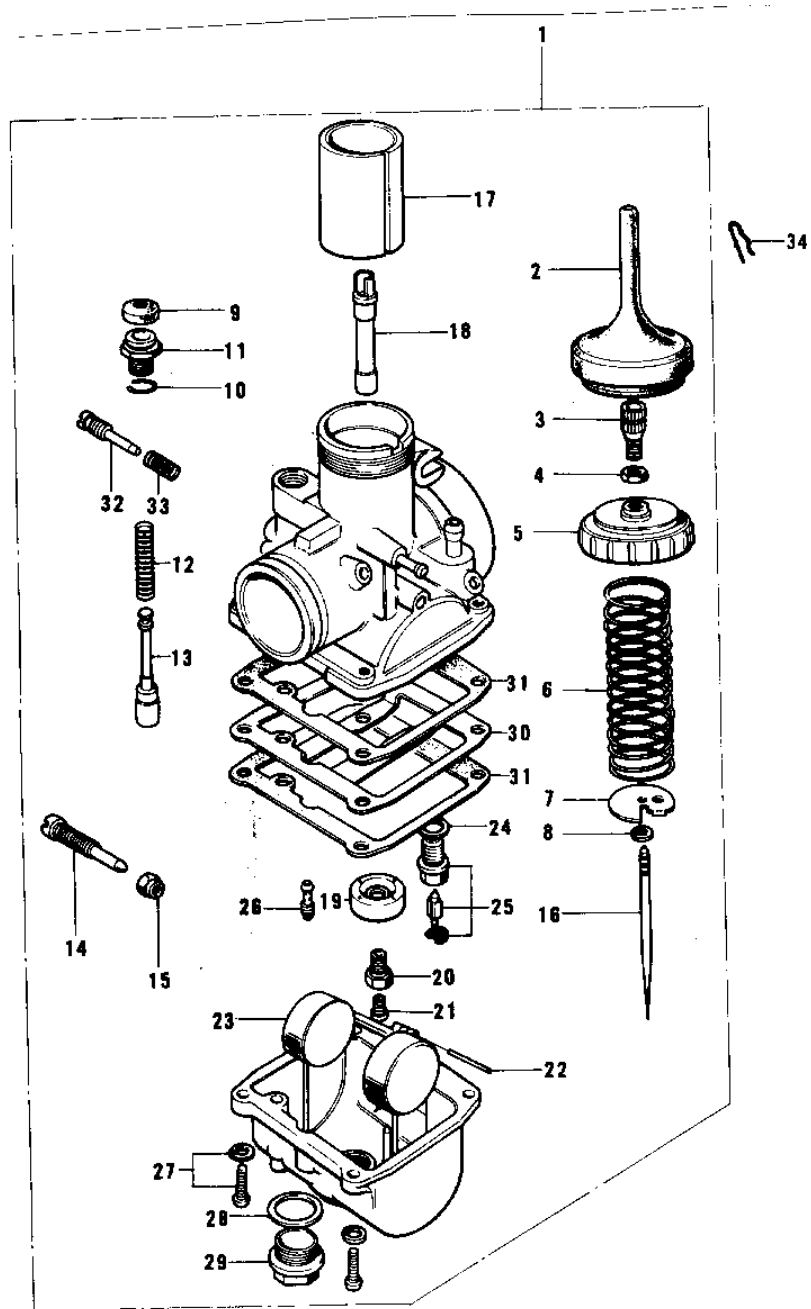

# 1974 KX250 PARTS DIAGRAM

CARBURETOR (74-76)

# 1974 KX250 PARTS LIST

CARBURETOR (74-76)

ITEM NAME	PART NUMBER	QUANTITY
CARBURETOR ASSY (Ref # 1)	16001-200	1
CARBURETOR ASSY (Ref # 1)	16001-242	1
CAP,CABLE ADJUSTER (Ref # 2)	16036-011	1
ADJUSTER,CABLE (Ref # 3)	16002-014	1
NUT-CABLE ADJUST LOCK (Ref # 4)	16003-006	1
CAP-MIXING CHAMBER (Ref # 5)	16004-023	1
SPRING-THROTTLE VALVE (Ref # 6)	16006-016	1
SEAT-SPRING-CARB (Ref # 7)	16007-022	1
CIRCLIP (Ref # 8)	16008-010	1
CAP,STARTER PLUNGER (Ref # 9)	16036-013	1
CIRCLIP (Ref # 10)	92037-1077	1
CAP,STARTER PLUNGER (Ref # 11)	16012-021	1
SPRING,STARTER PLUNGR (Ref # 12)	16013-011	1
PLUNGER ASSY,STARTER (Ref # 13)	16016-013	1
SCREW,THROTTLE ADJUST (Ref # 14)	16021-022	1
NUT,CABLE ADJUST LOCK (Ref # 15)	16003-009	1
JET NEEDLE 6DH2 (Ref # 16)	16009-062	1
JET NEEDLE (Ref # 16)	16009-065	1
VALVE,THROTTLE CA2.5 (Ref # 17)	16025-068	1
VALVE,THROTTLE CA2.0 (Ref # 17)	16025-077	1
NEEDLE JET P-O (Ref # 18)	16017-076	1
RING (Ref # 19)	16065-024	1
HOLDER,MAIN JET (Ref # 20)	16065-025	1
FLOAT PIN (Ref # 22)	16032-003	1
FLOAT ASSY (Ref # 23)	16031-025	1
WASHER FLOAT VLV SEAT (Ref # 24)	16029-004	1
FLOAT VALVE ASSY (Ref # 25)	16030-022	1
JET-PILOT NO 40 (Ref # 26)	92064-024	1
JET-PILOT NO 45 (Ref # 26)	92064-044	1

# 1974 KX250 PARTS LIST

CARBURETOR (74-76)

ITEM NAME	PART NUMBER	QUANTITY
SCREW FLOAT CHAMBER (Ref # 27)	16033-011	4
WASHER-MAIN JET COVER (Ref # 28)	16034-003	1
COVER,MAIN SET (Ref # 29)	16049-004	1
PLATE (Ref # 30)	16038-010	1
GASKET (Ref # 31)	16019-022	2
SCREW (Ref # 32)	16014-006	1
SPRING-THR STOP SCREW (Ref # 33)	16022-007	1
CIRCLIP (Ref # 34)	92036-018	1