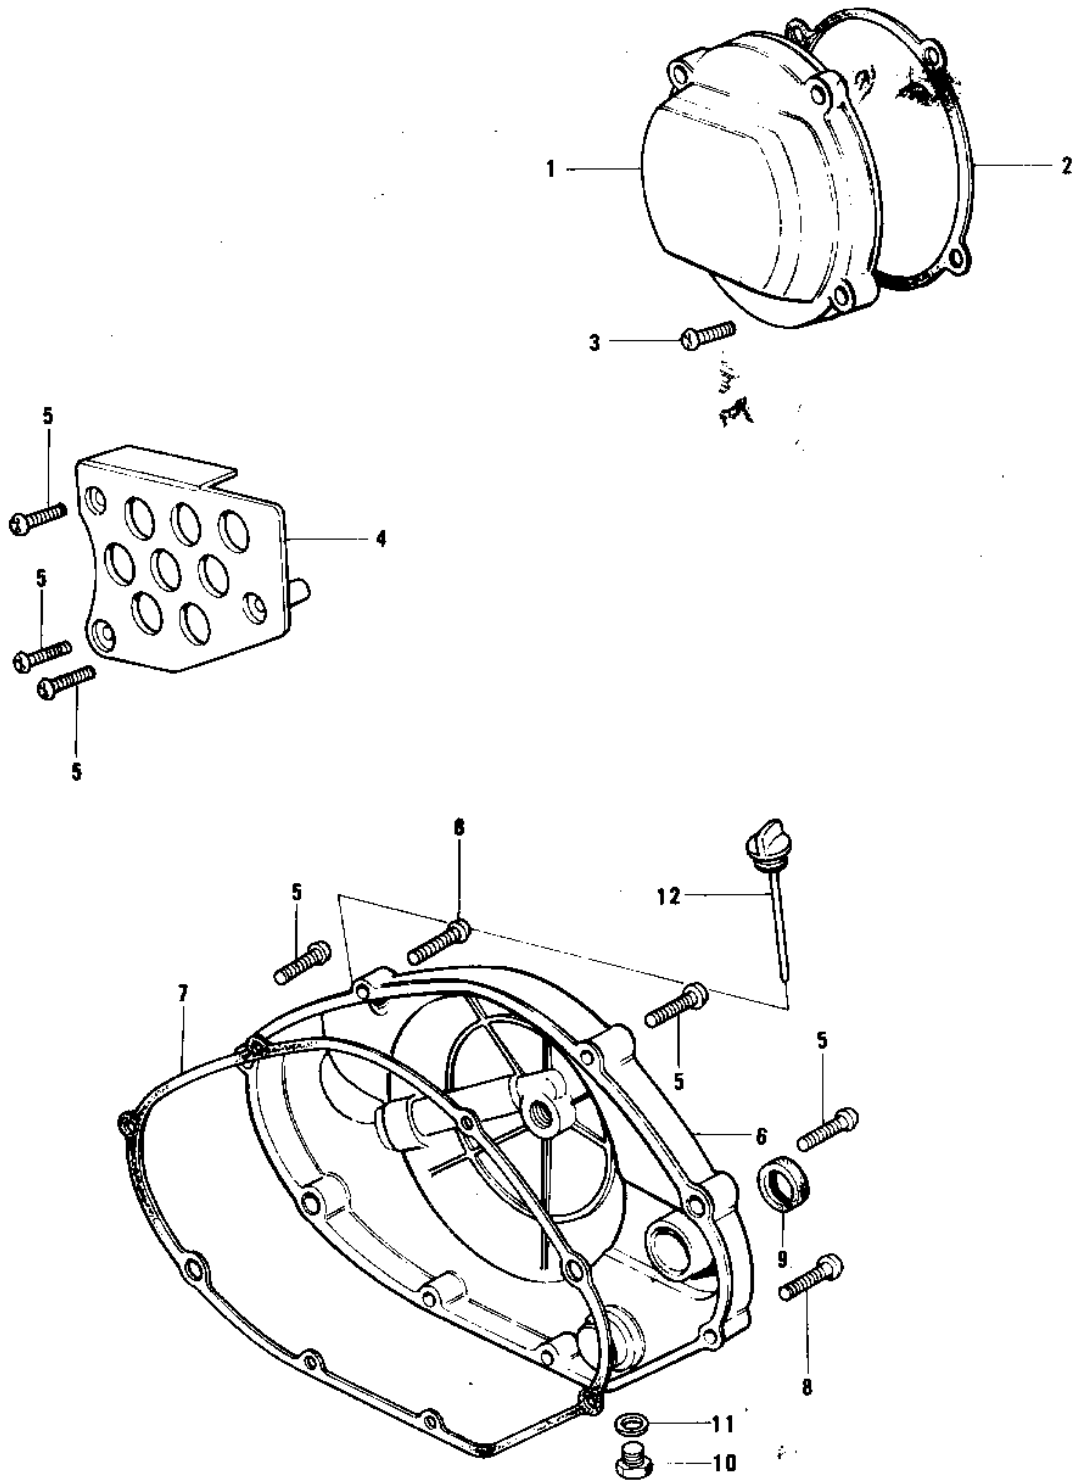

# 1976 KX250-A3 PARTS DIAGRAM

ENGINE COVERS (74-76)

## 1976 KX250-A3 PARTS LIST

### ENGINE COVERS (74-76)

ITEM NAME	PART NUMBER	QUANTITY
COVER,L.H ENGINE,BLK (Ref # 1)	14031-075-21	
GASKET,L.H ENG COVER (Ref # 2)	14045-018	
SCREW PAN HEAD 6X25 (Ref # 3)	220B0625	
COVER,FRONT CHAIN,BLK (Ref # 4)	14026-021-21	
SCREW PAN HEAD 6X35 (Ref # 5)	220B0635	
COVER,R.H ENG,F.BLACK (Ref # 6)	14032-1009-21	
GASKET,R.H ENG COVER (Ref # 7)	14046-030	
SCREW PAN HEAD 6X45 (Ref # 8)	220B0645	
OIL SEAL SB20285 (Ref # 9)	92049-012	
PLUG OIL DRAIN (Ref # 10)	92067-001	
GASKET CHECK VALVE (Ref # 11)	92065-058	
PLUG,OI FILLER (Ref # 12)	16115-024	