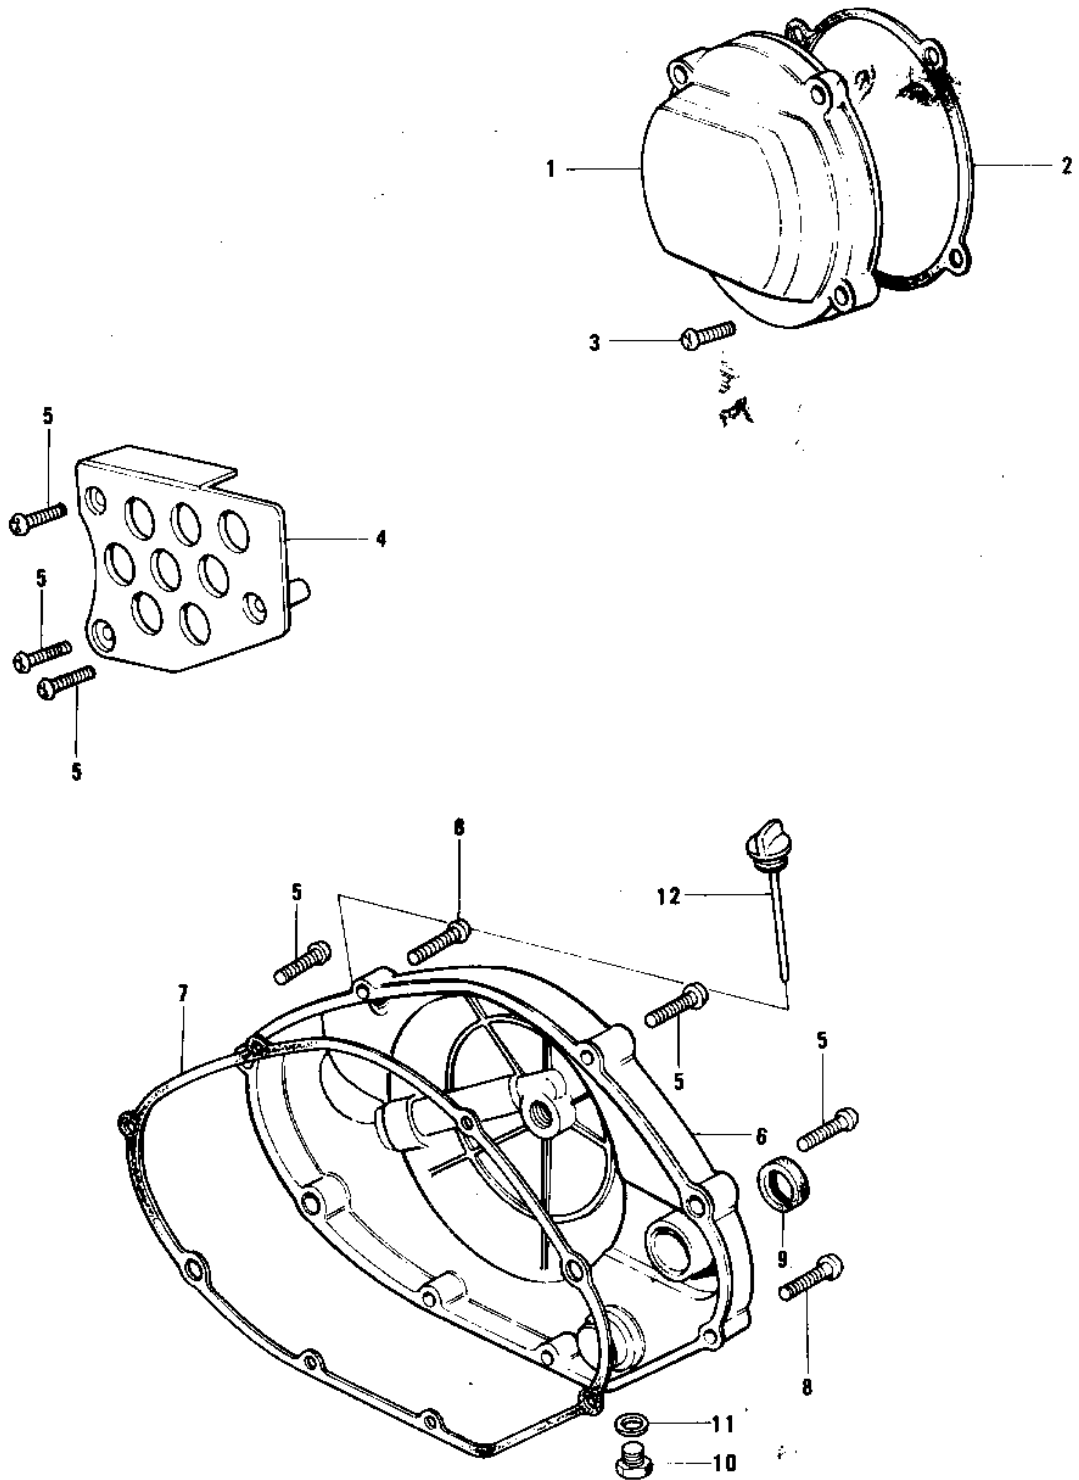

1974 KX250 PARTS DIAGRAM

ENGINE COVERS (74-76)

1974 KX250 PARTS LIST

ENGINE COVERS (74-76)

ITEM NAME	PART NUMBER	QUANTITY
COVER,L.H ENGINE,BLK (Ref # 1)	14031-075-21	1
GASKET,L.H ENG COVER (Ref # 2)	14045-018	1
SCREW PAN HEAD 6X25 (Ref # 3)	220B0625	4
COVER,FRONT CHAIN,BLK (Ref # 4)	14026-021-21	1
SCREW PAN HEAD 6X35 (Ref # 5)	220B0635	9
COVER,R.H ENG,F.BLACK (Ref # 6)	14032-1009-21	1
GASKET,R.H ENG COVER (Ref # 7)	14046-030	1
SCREW PAN HEAD 6X45 (Ref # 8)	220B0645	2
OIL SEAL SB20285 (Ref # 9)	92049-012	1
PLUG OIL DRAIN (Ref # 10)	92067-001	1
GASKET CHECK VALVE (Ref # 11)	92065-058	1
PLUG,OI FILLER (Ref # 12)	16115-024	1