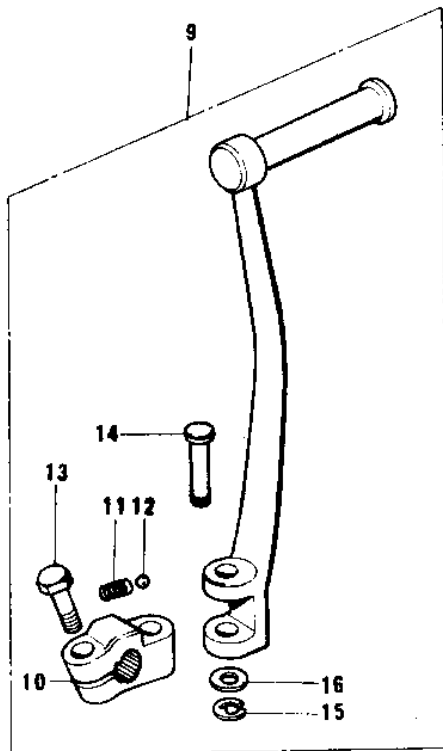

# 1974 KX250 PARTS DIAGRAM

KICKSTARTER MECHANISM (74-76)

L=47.5 m/m P/N 92043-075

L=51.5 m/m P/N 92043-081

P/N 13061-019

P/N 13061-020

# 1974 KX250 PARTS LIST

## KICKSTARTER MECHANISM (74-76)

ITEM NAME	PART NUMBER	QUANTITY
CIRCLIP (Ref # 1)	92033-026	2
SPRING (Ref # 2)	92081-097	1
RATCHET (Ref # 3)	13078-007	1
WASHER-PLAIN 25MM (Ref # 4)	92022-159	1
GEAR-KICKSTARTER (Ref # 5)	13068-025	1
SHAFT,KICKSTARTER (Ref # 6)	13066-034	1
GUIDE,KICKSTARTER (Ref # 7)	13070-007	1
SPRING-KICKSTARTER (Ref # 8)	92082-003	1
PEDAL ASSY, KICK (Ref # 9)	13058-056	1
PEDAL ASSY, KICK (Ref # 9)	13058-056	1
BOSS,KICK PEDAL (Ref # 10)	13061-019	1
BOSS,KICK PEDAL (Ref # 10)	13061-023	1
SPRING KICK PEDAL (Ref # 11)	92081-020	1
BALL STEEL 1/4' (Ref # 12)	600A0800	1
BOLT-SMALL-UPSET,8X30 (Ref # 13)	115G0830	1
BOLT,HEX HEAD,8X30 (Ref # 13)	92001-144	1
PIN-KICKSTARTER (Ref # 14)	92043-075	1
PIN-KICK PEDAL (Ref # 14)	92043-081	1
CIRCLIP 5MM (Ref # 15)	482K5000	1
WASHER PLAIN 8MM (Ref # 16)	410B0800	1
STOPPER,KICKSHAFT (Ref # 17)	13072-016	1
GUIDE,KICK STOPPER (Ref # 18)	13206-011	1
WASHER,KICKSTOP GUIDE (Ref # 19)	92031-010	1
BOLT-UPSET (Ref # 20)	112G0618	2
WASHER (Ref # 21)	92022-252	1