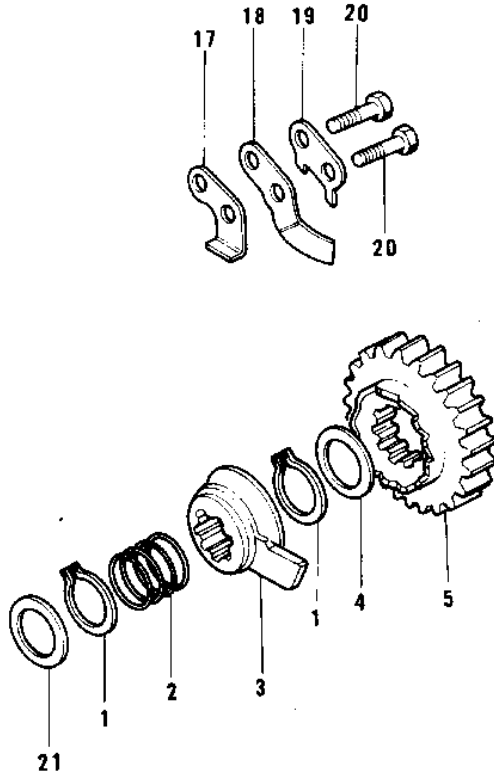

# 1974 KX250 PARTS DIAGRAM

KICKSTARTER MECHANISM (74-76)

L=47.5 m/m P/N 92043-075

L=51.5 m/m P/N 92043-081

P/N 13061-019

P/N 13061-020

# 1974 KX250 PARTS LIST

## KICKSTARTER MECHANISM (74-76)

ITEM NAME	PART NUMBER	QUANTITY
CIRCLIP (Ref # 1)	92033-026	2
SPRING (Ref # 2)	92081-097	1
RATCHET (Ref # 3)	13078-007	1
WASHER-PLAIN 25MM (Ref # 4)	92022-159	1
GEAR-KICKSTARTER (Ref # 5)	13068-025	1
SHAFT,KICKSTARTER (Ref # 6)	13066-034	1
GUIDE,KICKSTARTER (Ref # 7)	13070-007	1
SPRING-KICKSTARTER (Ref # 8)	92082-003	1
PEDAL ASSY, KICK (Ref # 9)	13058-056	1
PEDAL ASSY, KICK (Ref # 9)	13058-056	1
BOSS,KICK PEDAL (Ref # 10)	13061-019	1
BOSS,KICK PEDAL (Ref # 10)	13061-023	1
SPRING KICK PEDAL (Ref # 11)	92081-020	1
BALL STEEL 1/4' (Ref # 12)	600A0800	1
BOLT-SMALL-UPSET,8X30 (Ref # 13)	115G0830	1
BOLT,HEX HEAD,8X30 (Ref # 13)	92001-144	1
PIN-KICKSTARTER (Ref # 14)	92043-075	1
PIN-KICK PEDAL (Ref # 14)	92043-081	1
CIRCLIP 5MM (Ref # 15)	482K5000	1
WASHER PLAIN 8MM (Ref # 16)	410B0800	1
STOPPER,KICKSHAFT (Ref # 17)	13072-016	1
GUIDE,KICK STOPPER (Ref # 18)	13206-011	1
WASHER,KICKSTOP GUIDE (Ref # 19)	92031-010	1
BOLT-UPSET (Ref # 20)	112G0618	2
WASHER (Ref # 21)	92022-252	1