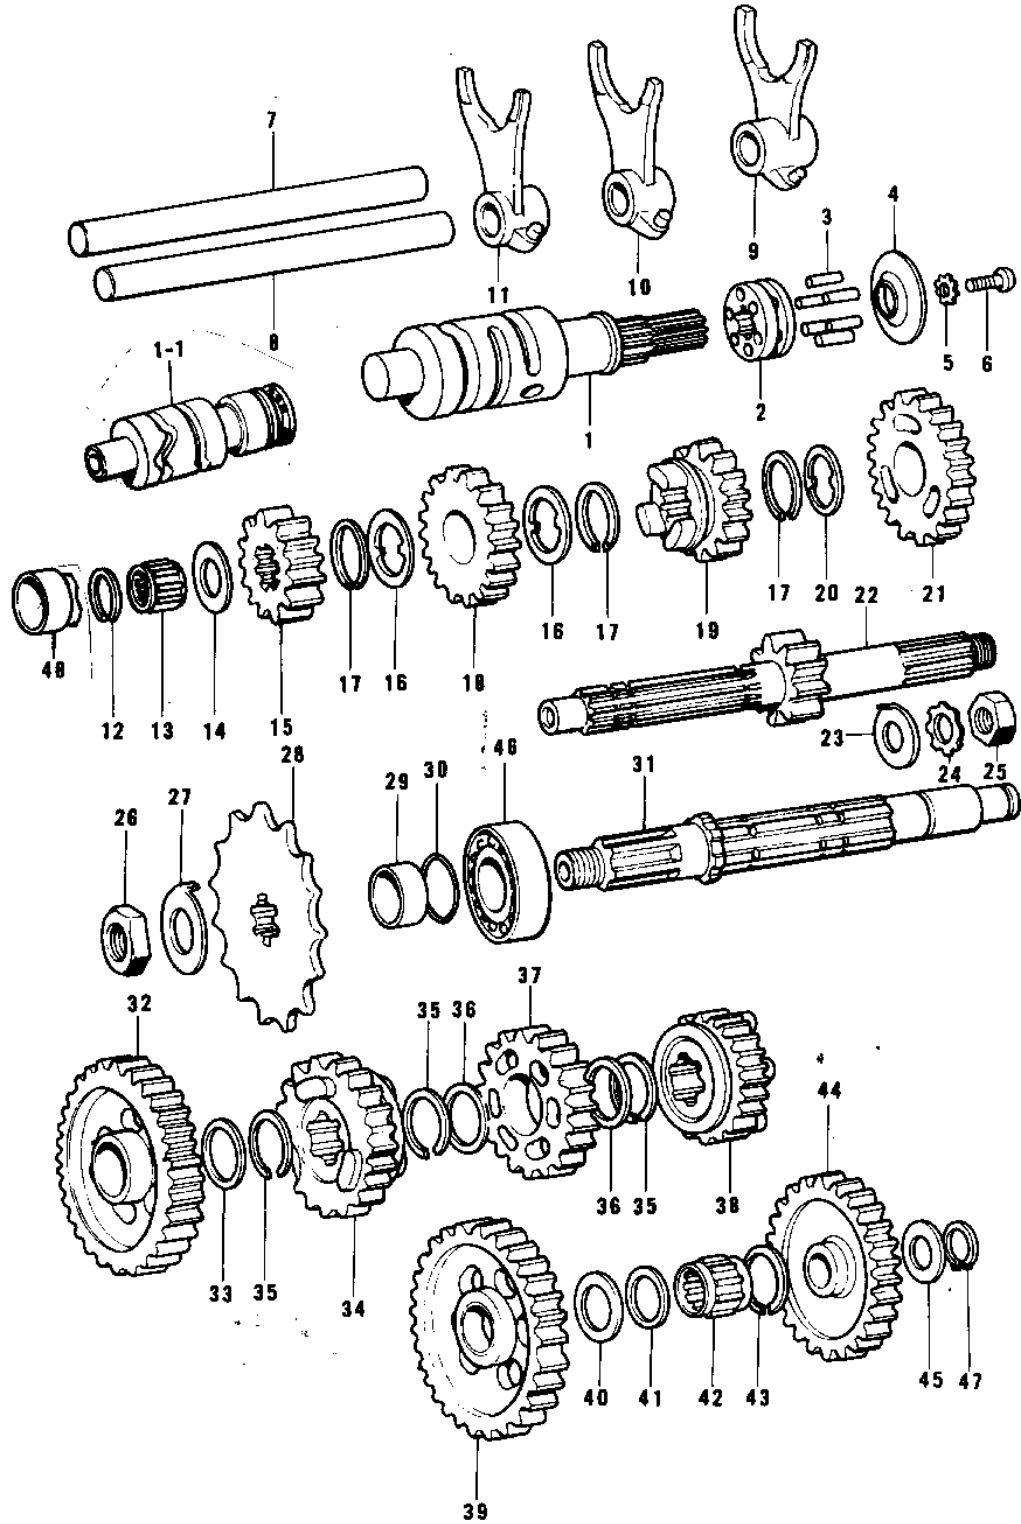

# 1976 KX250-A3 PARTS DIAGRAM

# 1976 KX250-A3 PARTS LIST

## TRANSMISSION/CHANGE DRUM (74-76)

ITEM NAME	PART NUMBER	QUANTITY
DRUM ASSY-CHANGE (Ref # 1-1,3-)	13239-016	
DRUM,GEAR CHANGE (Ref # 1-1,3-)	13141-040	
DRUM,GEAR CHANGE (Ref # 1-1)	13141-043	
DISC,CHNG DRUM OPRTNG (Ref # 2)	13145-003	
PIN,CHANG DRUM (Ref # 3)	92042-029	
HOLDER,CHANGE DRUM (Ref # 4)	13142-014	
WASHER LOCK 6MM (Ref # 5)	464H0600	
SCREW PAN HEAD 6X14 (Ref # 6)	220B0614	
ROD,SHIFT 93.7M/M (Ref # 7)	49047-1003	
ROD,SHIFT 71.7M/M (Ref # 8)	49047-1002	
FORK,SELECTOR,LOW (Ref # 9)	13140-061	
FORK,SELECTOR,2ND&3RD (Ref # 10)	13140-062	
FORK,SELECTOR,4TH&TOP (Ref # 11)	13140-063	
CIRCLIP,DRIVE SHAFT (Ref # 12)	92033-030	
BEARING,BALL (Ref # 13)	92046-038	
WASHER,THRUST,15MM (Ref # 14)	92022-279	
2ND GEAR,DRIVE SHAFT (Ref # 15)	13129-1073	
WASHER,LOCK (Ref # 16)	92024-059	
CIRCLIP,18MM (Ref # 17)	92033-029	
4TH GEAR,DRIVE 19T (Ref # 18)	13134-020	
3RD GEAR,DRIVE 17T (Ref # 19)	13132-036	
WASHER (Ref # 20)	92022-252	
TOP GEAR,DRIVE 20T (Ref # 21)	13136-048	
SHAFT, DRIVE (Ref # 22)	13127-049	
WASHER,16.8X32X1.6 (Ref # 23)	92022-1277	
WASHER,LOCK,16MM (Ref # 24)	464H1600	
NUT,LOCK,16MM (Ref # 25)	92015-072	
NUT 18MM (Ref # 26)	92015-019	
WASHER,LOCK,18MM (Ref # 27)	92024-067	