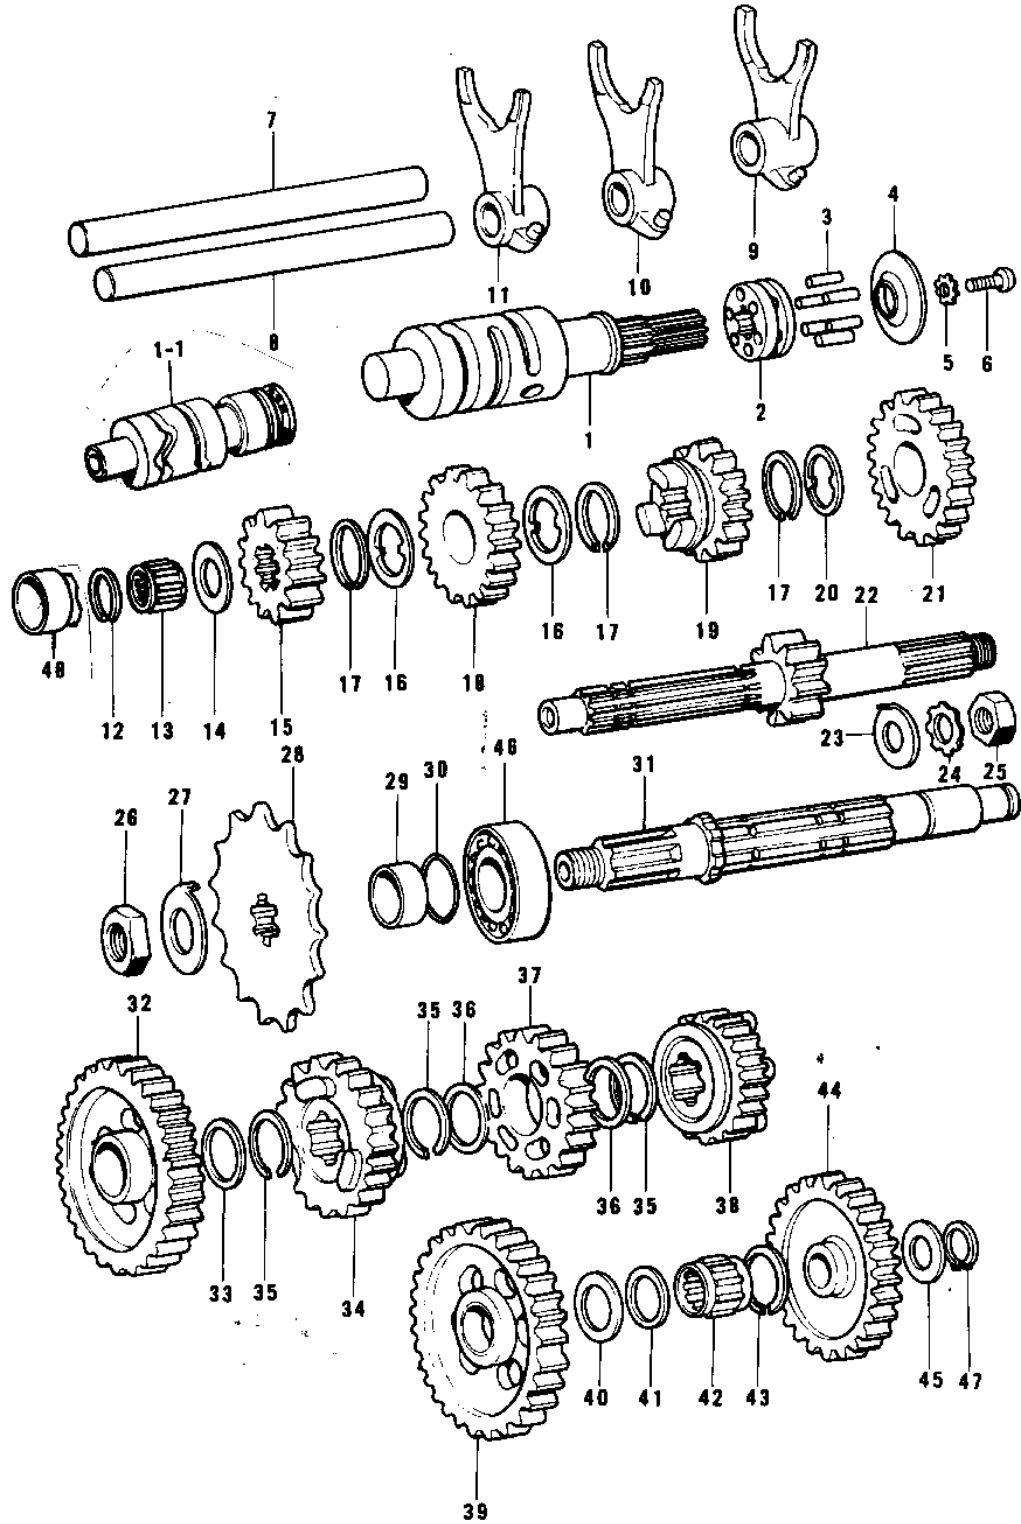

1974 KX250 PARTS DIAGRAM

TRANSMISSION/CHANGE DRUM (74-76)

1974 KX250 PARTS LIST

TRANSMISSION/CHANGE DRUM (74-76)

ITEM NAME	PART NUMBER	QUANTITY
DRUM ASSY-CHANGE (Ref # 1-1,3-)	13239-016	1
DRUM,GEAR CHANGE (Ref # 1-1,3-)	13141-040	1
DRUM,GEAR CHANGE (Ref # 1-1)	13141-043	1
DISC,CHNG DRUM OPRTNG (Ref # 2)	13145-003	1
PIN,CHANG DRUM (Ref # 3)	92042-029	6
HOLDER,CHANGE DRUM (Ref # 4)	13142-014	1
WASHER LOCK 6MM (Ref # 5)	464H0600	1
SCREW PAN HEAD 6X14 (Ref # 6)	220B0614	1
ROD,SHIFT 93.7M/M (Ref # 7)	49047-1003	1
ROD,SHIFT 71.7M/M (Ref # 8)	49047-1002	1
FORK,SELECTOR,LOW (Ref # 9)	13140-061	1
FORK,SELECTOR,2ND&3RD (Ref # 10)	13140-062	1
FORK,SELECTOR,4TH&TOP (Ref # 11)	13140-063	1
CIRCLIP,DRIVE SHAFT (Ref # 12)	92033-030	1
BEARING,BALL (Ref # 13)	92046-038	1
WASHER,THRUST,15MM (Ref # 14)	92022-279	1
2ND GEAR,DRIVE SHAFT (Ref # 15)	13129-1073	1
WASHER,LOCK (Ref # 16)	92024-059	2
CIRCLIP,18MM (Ref # 17)	92033-029	3
4TH GEAR,DRIVE 19T (Ref # 18)	13134-020	1
3RD GEAR,DRIVE 17T (Ref # 19)	13132-036	1
WASHER (Ref # 20)	92022-252	1
TOP GEAR,DRIVE 20T (Ref # 21)	13136-048	1
SHAFT, DRIVE (Ref # 22)	13127-049	1
WASHER,16.8X32X1.6 (Ref # 23)	92022-1277	1
WASHER,LOCK,16MM (Ref # 24)	464H1600	1
NUT,LOCK,16MM (Ref # 25)	92015-072	1
NUT 18MM (Ref # 26)	92015-019	1
WASHER,LOCK,18MM (Ref # 27)	92024-067	1