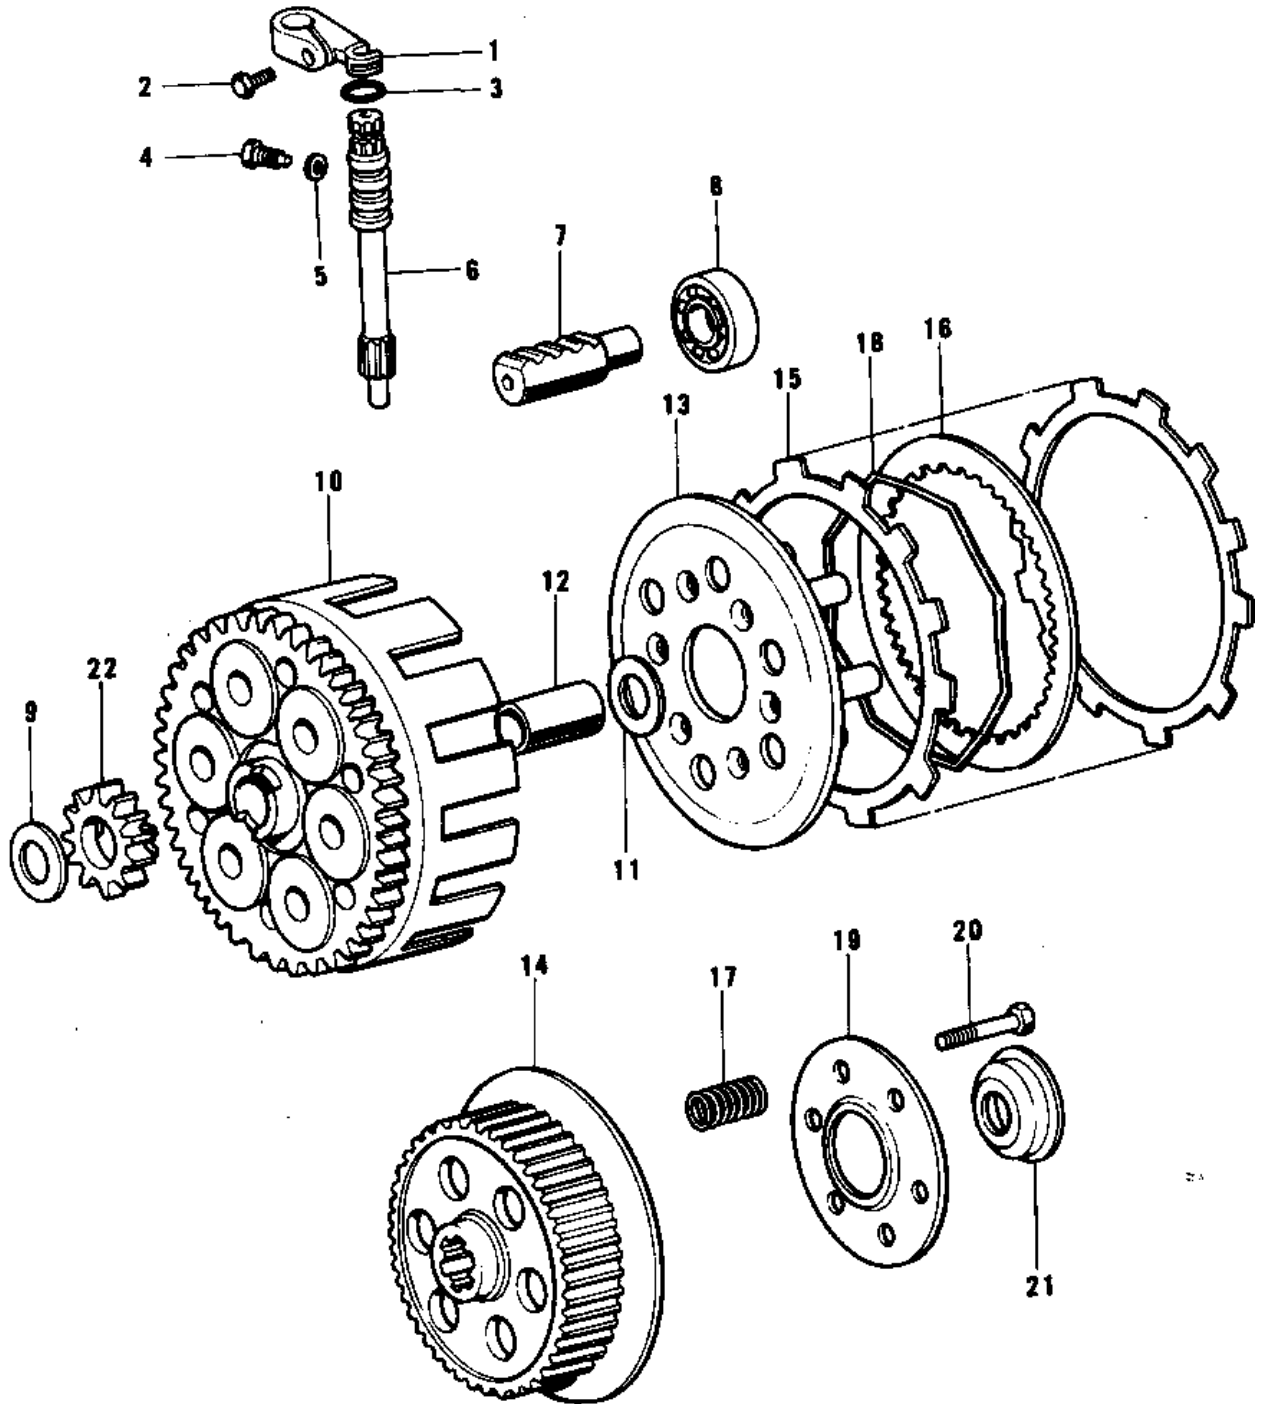

1976 KX250-A3 PARTS DIAGRAM

CLUTCH (74-76)

1976 KX250-A3 PARTS LIST

CLUTCH (74-76)

ITEM NAME	PART NUMBER	QUANTITY
LEVER,CLUTCH RELEASE (Ref # 1)	13168-1042	
BOLT HEX HEAD 6X18 (Ref # 2)	110N0618	
"O" RING, 10MM (Ref # 3)	670B2010	
BOLT,CLUTCH RELEASE (Ref # 4)	92003-130	
GASKET,R.H ENG COVER (Ref # 5)	92065-092	
SHAFT,CLUTCH RELEASE (Ref # 6)	13106-008	
ROD,CLUTCH PUSH (Ref # 7)	13116-025	
BEARING,BALL #627 (Ref # 8)	92045-026	
WASHER,CLUTCH (Ref # 9)	92022-031	
HOUSING,CLUTCH (Ref # 10)	13095-043	
WASHER,CLUTCH THRUST (Ref # 11)	92022-282	
BUSHING,CLUTCH (Ref # 12)	92028-150	
WHEEL,CLUTCH (Ref # 13)	13086-016	
HUB,CLUTCH (Ref # 14)	13087-039	
PLATE,CLUTCH FRICTION (Ref # 15)	13088-036	
PLATE,CLUTCH STEEL (Ref # 16)	13089-025	
SPRING-CLUTCH (Ref # 17)	92081-083	
RING,CLUTCH STEEL (Ref # 18)	13229-004	
PLATE,CLUTCH SPRING (Ref # 19)	13091-016	
BOLT-UPSET (Ref # 20)	112G0618	
BOLT-UPSET (Ref # 20)	112G0618	
PUSHER,CLUTCH RELEASE (Ref # 21)	13114-008	
PINION,KICK GEAR 16T (Ref # 22)	13075-011	