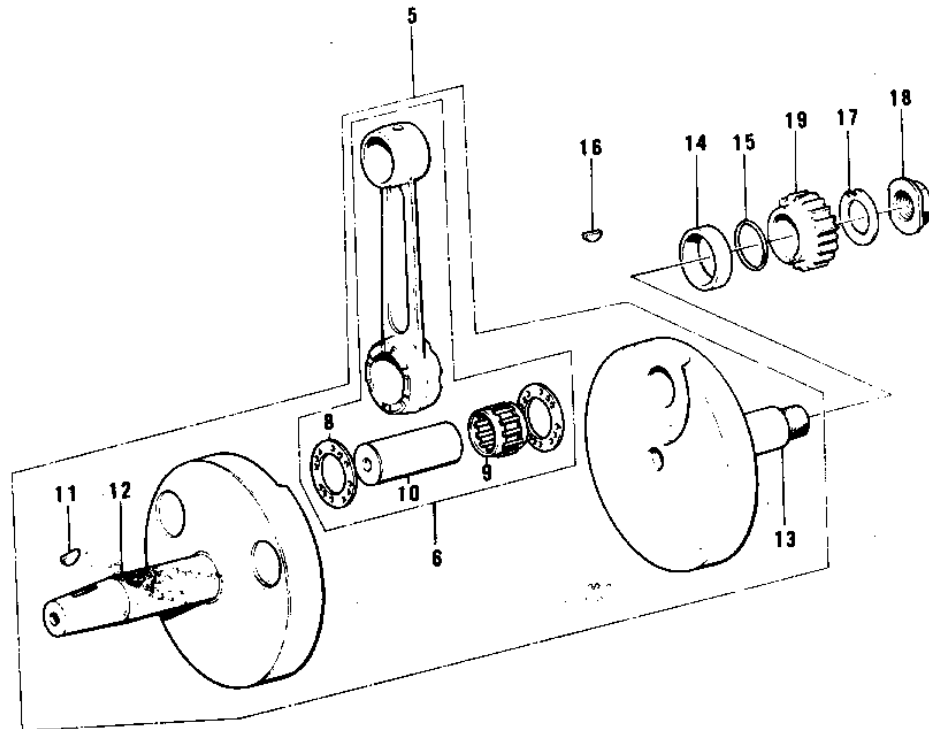

1976 KX250-A3 PARTS DIAGRAM

CRANKSHAFT/PISTON (74-76)

1976 KX250-A3 PARTS LIST

CRANKSHAFT/PISTON (74-76)

ITEM NAME	PART NUMBER	QUANTITY
PISTON,STD (Ref # 1)	13001-070	
PISTON,STD (Ref # 1)	13001-075	
PISTON,0.020' O/S (Ref # 1)	13029-069	
RING SET,STD (Ref # 2)	13008-051	
RING SET,STD (Ref # 2)	13008-056	
RING SET,0.020'O/S (Ref # 2)	13025-055	
CIRCLIP-PISTON PIN (Ref # 3)	92036-015	
PIN-PISTON (Ref # 4)	13002-017	
PIN-PISTON (Ref # 4)	13002-017	
CRANK&CONROD ASSY (Ref # 5)	13036-046	
CONNECTING ROD SET (Ref # 6)	13044-037	
CONNECTING ROD SET (Ref # 6)	13044-037	
BEARING-SMALL END (Ref # 7)	13033-1010	
BEARING-SMALL END (Ref # 7)	13033-1010	
SPACER (Ref # 8)	92026-1241	
BEARING,BIG END NEEDL (Ref # 9)	13034-049	
BEARING,BIG END NEEDL (Ref # 9)	13034-049	
PIN,CRANK (Ref # 10)	13035-034	
WOODRUFF KEY (Ref # 11)	92038-001	
CRANKSHAFT,L.H (Ref # 12)	13037-060	
CRANKSHAFT,L.H (Ref # 12)	13037-070	
CRANKSHAFT,R.H (Ref # 13)	13038-055	
CRANKSHAFT,R.H (Ref # 13)	13038-058	
COLLAR,CRANKSHAFT (Ref # 14)	92027-212	
"0" RING,20MM (Ref # 15)	670B2020	
WOODRUFF KEY (Ref # 16)	510A5100	
WASHER,LOCK (Ref # 17)	92024-061	
NUT,CRANKSHAFT (Ref # 18)	92015-069	
GEAR,PRIMARY 22T (Ref # 19)	13121-029	