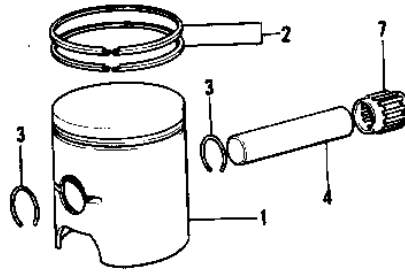

1976 KX250-A3 PARTS DIAGRAM

CRANKSHAFT/PISTON (74-76)

1976 KX250-A3 PARTS LIST

CRANKSHAFT/PISTON (74-76)

ITEM NAME	PART NUMBER	QUANTITY
PISTON,STD (Ref # 1)	13001-070	
PISTON,STD (Ref # 1)	13001-075	
PISTON,0.020' O/S (Ref # 1)	13029-069	
RING SET,STD (Ref # 2)	13008-051	
RING SET,STD (Ref # 2)	13008-056	
RING SET,0.020'O/S (Ref # 2)	13025-055	
CIRCLIP-PISTON PIN (Ref # 3)	92036-015	
PIN-PISTON (Ref # 4)	13002-017	
PIN-PISTON (Ref # 4)	13002-017	
CRANK&CONROD ASSY (Ref # 5)	13036-046	
CONNECTING ROD SET (Ref # 6)	13044-037	
CONNECTING ROD SET (Ref # 6)	13044-037	
BEARING-SMALL END (Ref # 7)	13033-1010	
BEARING-SMALL END (Ref # 7)	13033-1010	
SPACER (Ref # 8)	92026-1241	
BEARING,BIG END NEEDL (Ref # 9)	13034-049	
BEARING,BIG END NEEDL (Ref # 9)	13034-049	
PIN,CRANK (Ref # 10)	13035-034	
WOODRUFF KEY (Ref # 11)	92038-001	
CRANKSHAFT,L.H (Ref # 12)	13037-060	
CRANKSHAFT,L.H (Ref # 12)	13037-070	
CRANKSHAFT,R.H (Ref # 13)	13038-055	
CRANKSHAFT,R.H (Ref # 13)	13038-058	
COLLAR,CRANKSHAFT (Ref # 14)	92027-212	
"0" RING,20MM (Ref # 15)	670B2020	
WOODRUFF KEY (Ref # 16)	510A5100	
WASHER,LOCK (Ref # 17)	92024-061	
NUT,CRANKSHAFT (Ref # 18)	92015-069	
GEAR,PRIMARY 22T (Ref # 19)	13121-029	