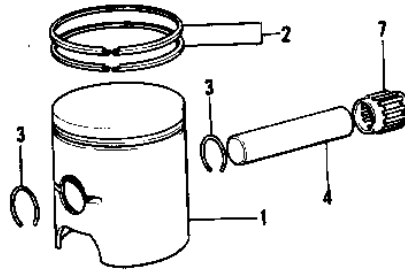

# 1974 KX250 PARTS DIAGRAM

CRANKSHAFT/PISTON (74-76)

# 1974 KX250 PARTS LIST

CRANKSHAFT/PISTON (74-76)

ITEM NAME	PART NUMBER	QUANTITY
PISTON,STD (Ref # 1)	13001-070	1
PISTON,STD (Ref # 1)	13001-075	1
PISTON,0.020' O/S (Ref # 1)	13029-069	1
RING SET,STD (Ref # 2)	13008-051	1
RING SET,STD (Ref # 2)	13008-056	1
RING SET,0.020'O/S (Ref # 2)	13025-055	1
CIRCLIP-PISTON PIN (Ref # 3)	92036-015	2
PIN-PISTON (Ref # 4)	13002-017	1
PIN-PISTON (Ref # 4)	13002-017	1
CRANK&CONROD ASSY (Ref # 5)	13036-046	1
CONNECTING ROD SET (Ref # 6)	13044-037	1
CONNECTING ROD SET (Ref # 6)	13044-037	1
BEARING-SMALL END (Ref # 7)	13033-1010	1
BEARING-SMALL END (Ref # 7)	13033-1010	1
SPACER (Ref # 8)	92026-1241	2
BEARING,BIG END NEEDL (Ref # 9)	13034-049	1
BEARING,BIG END NEEDL (Ref # 9)	13034-049	1
PIN,CRANK (Ref # 10)	13035-034	1
WOODRUFF KEY (Ref # 11)	92038-001	1
CRANKSHAFT,L.H (Ref # 12)	13037-060	1
CRANKSHAFT,L.H (Ref # 12)	13037-070	1
CRANKSHAFT,R.H (Ref # 13)	13038-055	1
CRANKSHAFT,R.H (Ref # 13)	13038-058	1
COLLAR,CRANKSHAFT (Ref # 14)	92027-212	1
"0" RING,20MM (Ref # 15)	670B2020	1
WOODRUFF KEY (Ref # 16)	510A5100	1
WASHER,LOCK (Ref # 17)	92024-061	1
NUT,CRANKSHAFT (Ref # 18)	92015-069	1
GEAR,PRIMARY 22T (Ref # 19)	13121-029	1