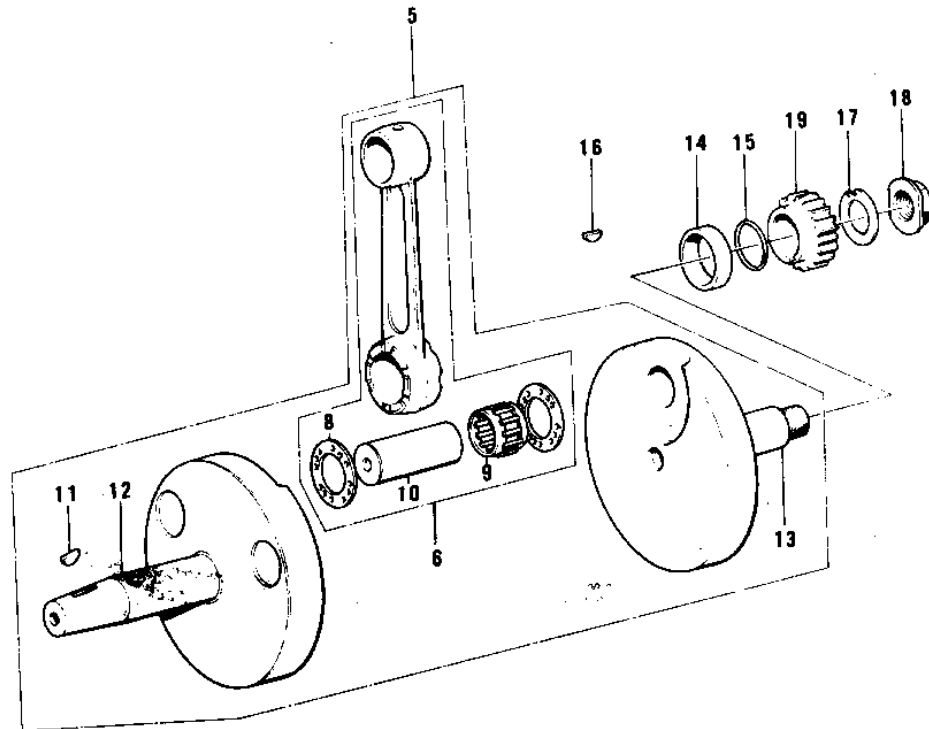

# 1974 KX250 PARTS DIAGRAM

CRANKSHAFT/PISTON (74-76)

# 1974 KX250 PARTS LIST

CRANKSHAFT/PISTON (74-76)

ITEM NAME	PART NUMBER	QUANTITY
PISTON,STD (Ref # 1)	13001-070	1
PISTON,STD (Ref # 1)	13001-075	1
PISTON,0.020' O/S (Ref # 1)	13029-069	1
RING SET,STD (Ref # 2)	13008-051	1
RING SET,STD (Ref # 2)	13008-056	1
RING SET,0.020'O/S (Ref # 2)	13025-055	1
CIRCLIP-PISTON PIN (Ref # 3)	92036-015	2
PIN-PISTON (Ref # 4)	13002-017	1
PIN-PISTON (Ref # 4)	13002-017	1
CRANK&CONROD ASSY (Ref # 5)	13036-046	1
CONNECTING ROD SET (Ref # 6)	13044-037	1
CONNECTING ROD SET (Ref # 6)	13044-037	1
BEARING-SMALL END (Ref # 7)	13033-1010	1
BEARING-SMALL END (Ref # 7)	13033-1010	1
SPACER (Ref # 8)	92026-1241	2
BEARING,BIG END NEEDL (Ref # 9)	13034-049	1
BEARING,BIG END NEEDL (Ref # 9)	13034-049	1
PIN,CRANK (Ref # 10)	13035-034	1
WOODRUFF KEY (Ref # 11)	92038-001	1
CRANKSHAFT,L.H (Ref # 12)	13037-060	1
CRANKSHAFT,L.H (Ref # 12)	13037-070	1
CRANKSHAFT,R.H (Ref # 13)	13038-055	1
CRANKSHAFT,R.H (Ref # 13)	13038-058	1
COLLAR,CRANKSHAFT (Ref # 14)	92027-212	1
"0" RING,20MM (Ref # 15)	670B2020	1
WOODRUFF KEY (Ref # 16)	510A5100	1
WASHER,LOCK (Ref # 17)	92024-061	1
NUT,CRANKSHAFT (Ref # 18)	92015-069	1
GEAR,PRIMARY 22T (Ref # 19)	13121-029	1