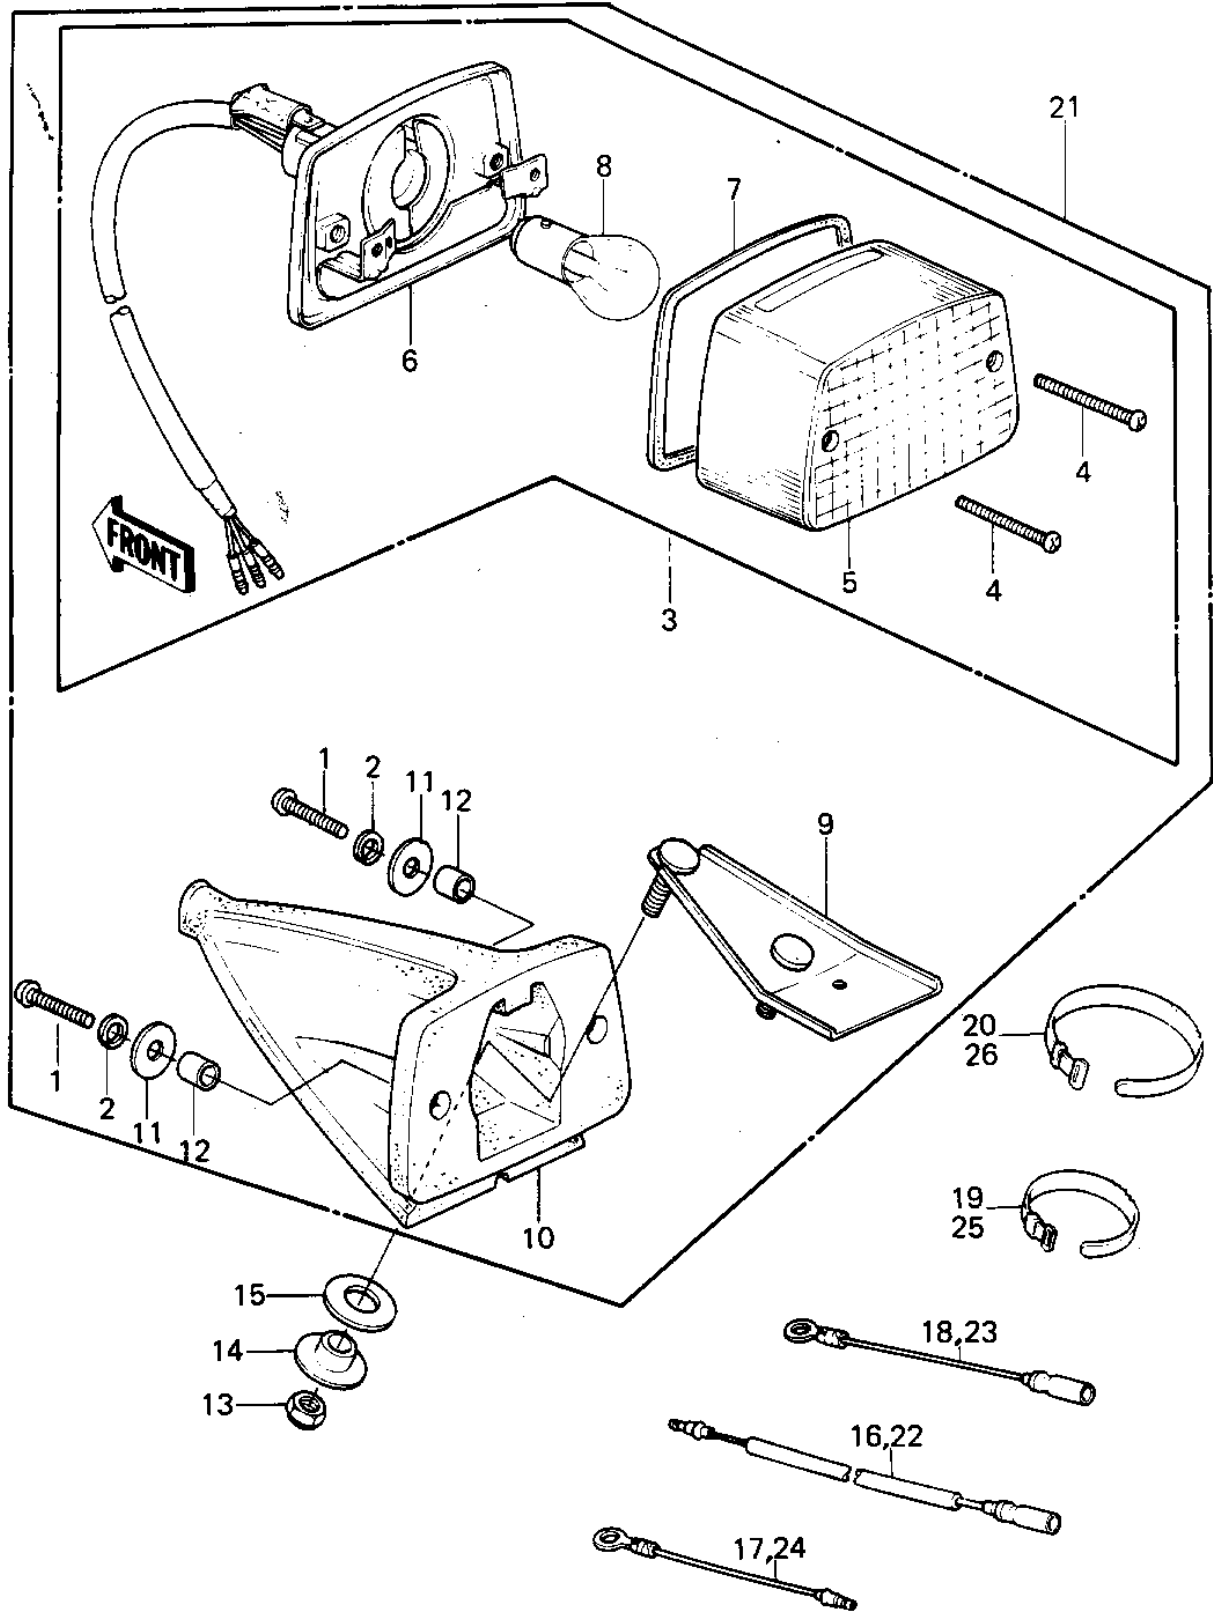

1979 KLX250 PARTS DIAGRAM

TAILLIGHT (KLX250-A2) (OPTIONAL FOR KLX2)

1979 KLX250 PARTS LIST

TAILLIGHT (KLX250-A2) (OPTIONAL FOR KLX2)

ITEM NAME	PART NUMBER	QUANTITY
UNAVAILABLE IN PRICE BOOK (Ref # 1)	214B0516A	2
WASHER SPRING 5MM (Ref # 2)	461F0500	2
LAMP,TAIL (Ref # 3)	23025-075	1
SCREW-PAN-CROS (Ref # 4)	220B0330	2
LENS,TAIL LAMP (Ref # 5)	23026-040	1
CASE,TAIL LAMP (Ref # 6)	23027-044	1
GASKET,TAIL LIGHT (Ref # 7)	23028-020	1
BULB,6V 17/5.3W (Ref # 8)	92069-028	1
BRACKET,TAIL LAMP (Ref # 9)	23036-4001	1
BODY,TAIL LAMP (Ref # 10)	23069-4001	1
WASHER,TAIL LAMP (Ref # 11)	92022-4001	2
COLLAR,TAIL LAMP (Ref # 12)	92027-4002	2
NUT (Ref # 13)	92019-008	2
COLLAR (Ref # 14)	92027-1045	2
DAMPER RUBBER (Ref # 15)	92075-118	2
WIRE, TAILLAMP (Ref # 16)	26011-4001	1
WIRE, GROUND HEADLAMP (Ref # 17)	26011-4002	1
WIRE, GROUND TAILLITE (Ref # 18)	26011-4003	1
BAND (Ref # 19)	92072-3505	5
BAND (Ref # 20)	92072-3509	3
TAIL LAMP ASSY (Ref # 21)	23024-4001	1
WIRE,LEAD (Ref # 22)	26011-1067	1
WIRE,LEAD (Ref # 23)	26011-1068	1
WIRE,LEAD (Ref # 24)	26011-1069	1
BAND,SHORT (Ref # 25)	92072-030	4
BAND,WIRING HARNESS (Ref # 26)	92072-056	1