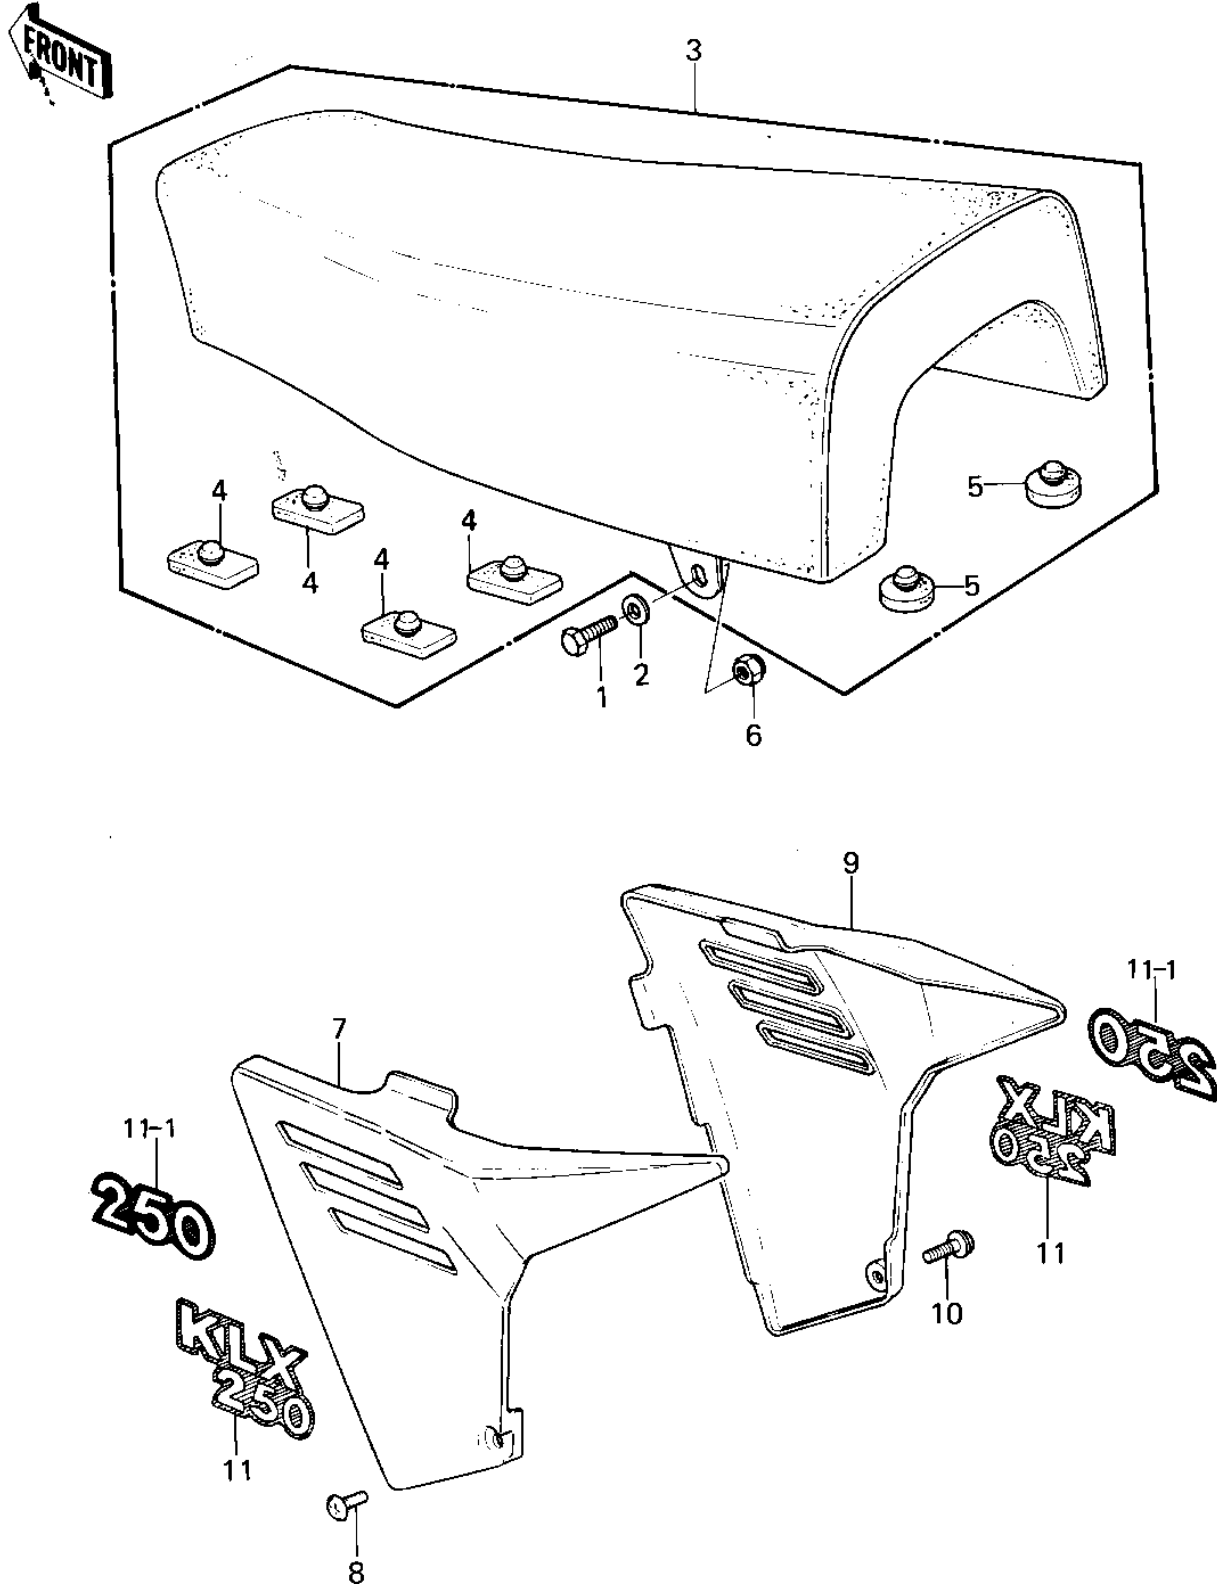

# 1979 KLX250 PARTS DIAGRAM

SEAT/SIDE COVERS

# 1979 KLX250 PARTS LIST

## SEAT/SIDE COVERS

ITEM NAME	PART NUMBER	QUANTITY
BOLT-SMALL-UPSET 8X25 (Ref # 1)	115G0825	2
WASHER PLAIN 8MM (Ref # 2)	411B0800	2
SEAT-ASSY,DUAL (Ref # 3)	53001-1062	1
DAMPER RUBBER,SEAT (Ref # 4)	92075-1054	4
DAMPER RUBBER (Ref # 5)	92075-281	2
NUT,LOCK,8MM (Ref # 6)	92015-1124	2
COVER,SIDE,L.H,GREEN (Ref # 7)	36001-1074-6W	1
SCREW,6X14 (Ref # 8)	92009-1287	1
COVER,SIDE,R.H,GREEN (Ref # 9)	36001-1075-6W	1
SCREW,6X14 (Ref # 10)	92009-1287	1
MARK,SIDE COVER (Ref # 11)	56018-1125	2
MARK,SIDE COVER,"250" (Ref # 11-1)	56018-1139	2