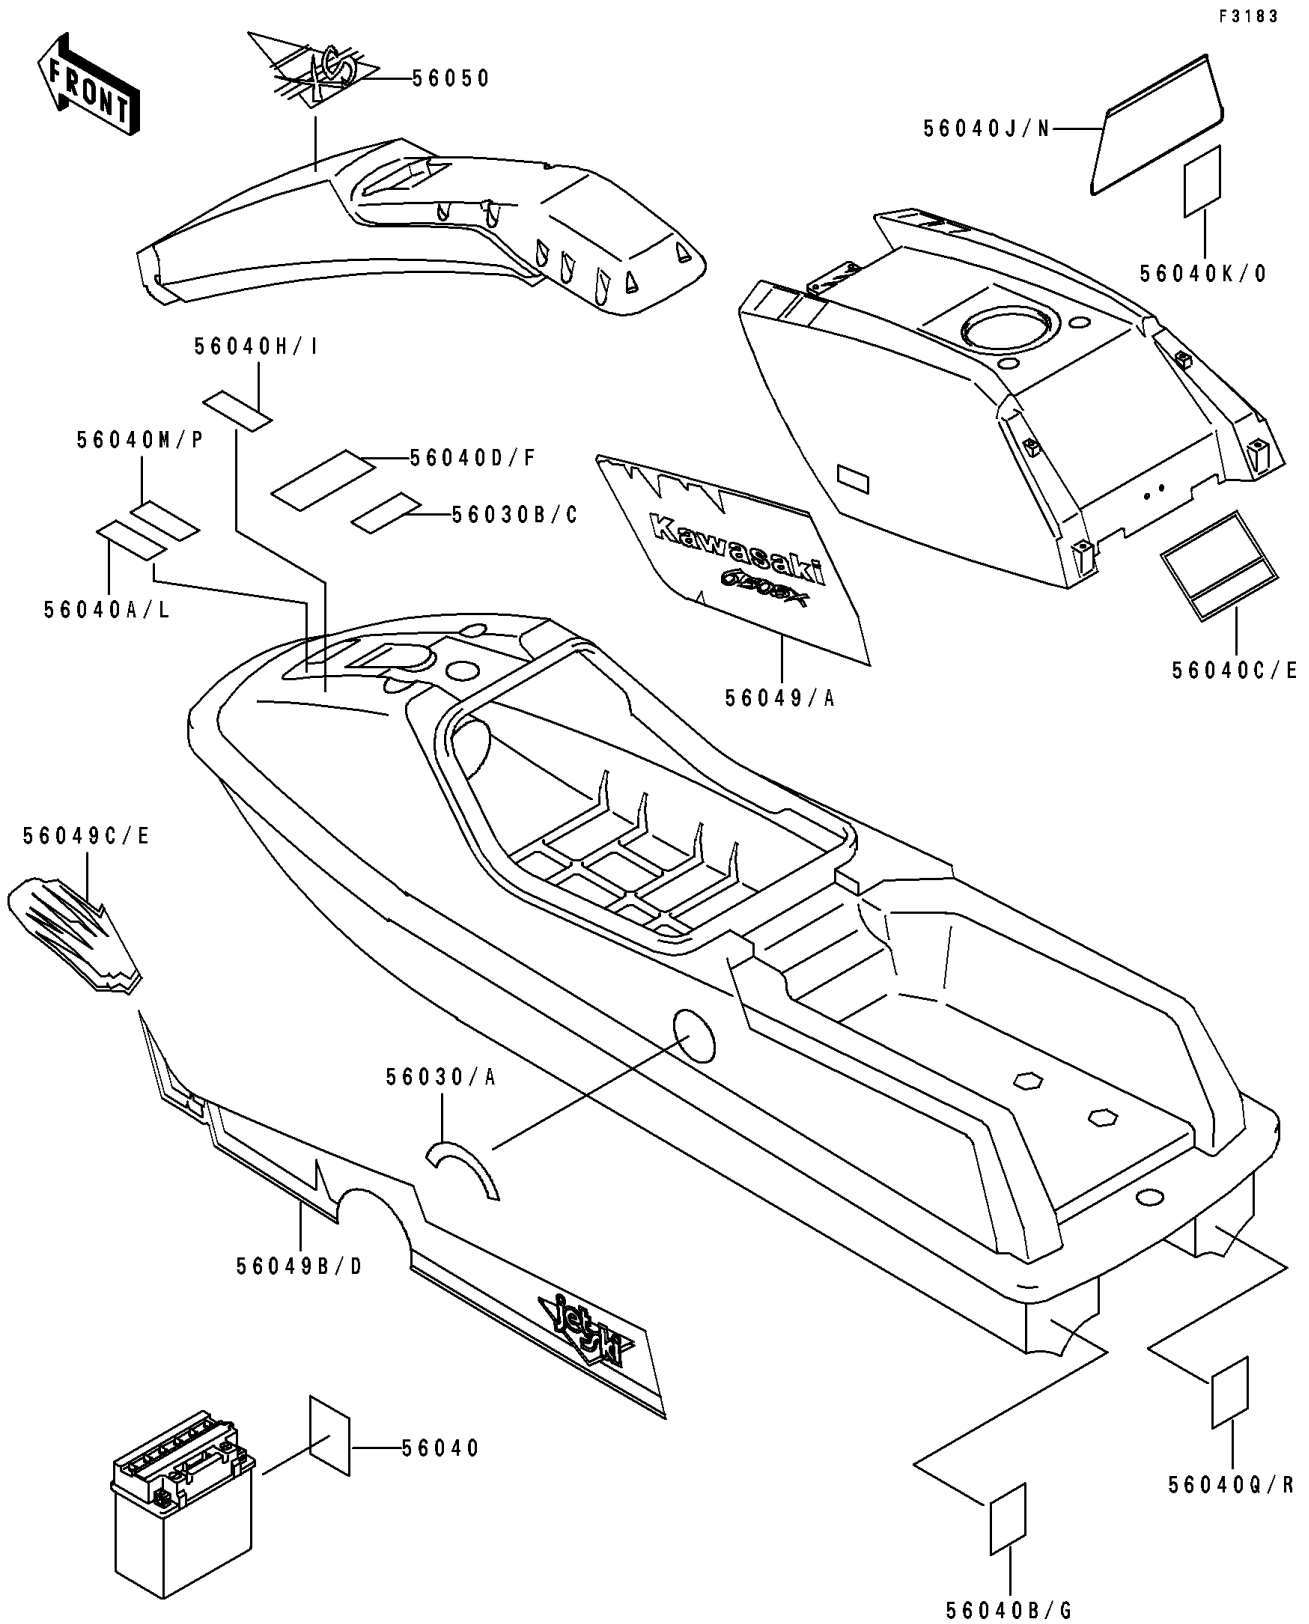

1993 650 SX PARTS DIAGRAM

Label

1993 650 SX PARTS LIST

Label

ITEM NAME	PART NUMBER	QUANTITY
LABEL,FIRE EXTINGUISHER (Ref # 56030)	56030-3726	1
LABEL,FIRE EXTINGUISHER(FRENCH (Ref # 56030A)	56030-3738	1
LABEL,OIL RECOMMENDED (Ref # 56030B)	56030-3761	1
LABEL,OIL RECOMMENDED(FRENCH) (Ref # 56030C)	56030-3765	1
LABEL,BATTERY CAUTION(FRENCH) (Ref # 56040)	56040-1106	1
LABEL-WARNING,FUEL(FRENCH) (Ref # 56040A)	56040-3741	1
LABEL-WARNING,IMPORTANT SAFETY (Ref # 56040J)	56040-3932	1
LABEL-WARNING,CAUTION SAFETY (Ref # 56040K)	56040-3933	1
LABEL-WARNING,FUEL SUPPLY (Ref # 56040L)	56040-3934	1
LABEL-WARNING,OIL CAUTION (Ref # 56040M)	56040-3935	1
LABEL-WARNING,IMPORTANT SAFETY (Ref # 56040N)	56040-3939	1
LABEL-WARNING,CAUTION SAFETY (Ref # 56040O)	56040-3940	1
LABEL-WARNING,OIL CAUTION (Ref # 56040P)	56040-3942	1
LABEL-WARNING,JET PUMP (Ref # 56040Q)	56040-3971	1
LABEL,JET PUMP(FRENCH) (Ref # 56040R)	56040-3977	1
PATTERN,ENGINE HOOD,LH (Ref # 56049)	56049-1759	1
PATTERN,ENGINE HOOD,RH (Ref # 56049A)	56049-1760	1
PATTERN,DECK,LH,RR (Ref # 56049B)	56049-1778	1
PATTERN,DECK,LH,FR (Ref # 56049C)	56049-1779	1
PATTERN,DECK,RH,RR (Ref # 56049D)	56049-1780	1
PATTERN,DECK,RH,FR (Ref # 56049E)	56049-1781	1
MARK,HANDLE POLE,SX (Ref # 56050)	56050-1574	1