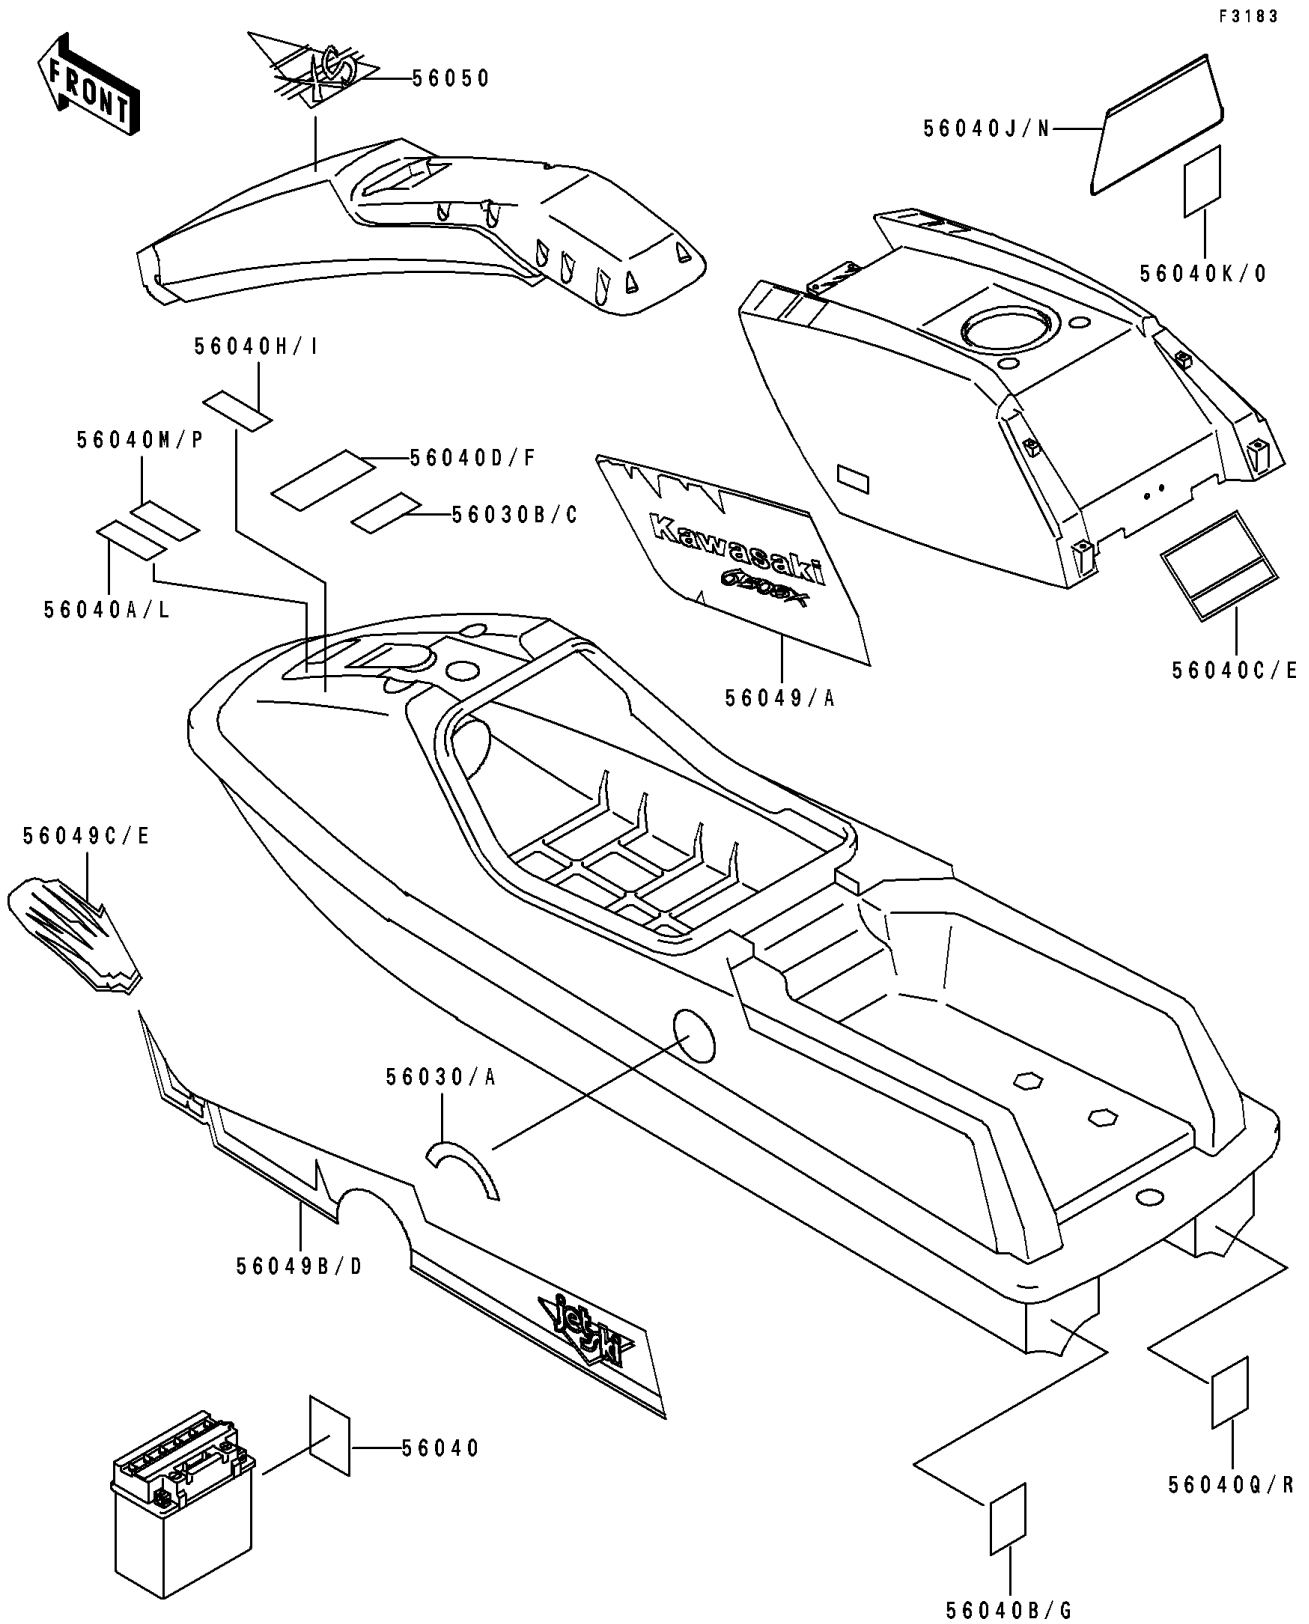

1992 650 SX PARTS DIAGRAM

Label

1992 650 SX PARTS LIST

Label

ITEM NAME	PART NUMBER	QUANTITY
LABEL,FIRE EXTINGUISHER (Ref # 56030)	56030-3726	1
LABEL,FIRE EXTINGUISHER(FRENCH (Ref # 56030A)	56030-3738	1
LABEL,OIL RECOMMENDED (Ref # 56030B)	56030-3761	1
LABEL,OIL RECOMMENDED(FRENCH) (Ref # 56030C)	56030-3765	1
LABEL,BATTERY CAUTION(FRENCH) (Ref # 56040)	56040-1106	1
LABEL-WARNING,JET PUMP (Ref # 56040B)	56040-3798	1
LABEL-WARNING,IMPORTANT SAFETY (Ref # 56040C)	56040-3814	1
LABEL-WARNING,BREAK IN (Ref # 56040D)	56040-3824	1
LABEL-WARNING,(FRENCH) (Ref # 56040E)	56040-3864	1
LABEL,OIL CAUTION(FRENCH) (Ref # 56040F)	56040-3865	1
LABEL,NOZZLE CHECK(FRENCH) (Ref # 56040G)	56040-3876	1
LABEL-WARNING,FUEL SUPPLY (Ref # 56040H)	56040-3902	1
LABEL,FUEL SUPPLY(FRENCH) (Ref # 56040I)	56040-3904	1
PATTERN,ENGINE HOOD,LH (Ref # 56049)	56049-1759	1
PATTERN,ENGINE HOOD,RH (Ref # 56049A)	56049-1760	1
PATTERN,DECK,LH,RR (Ref # 56049B)	56049-1778	1
PATTERN,DECK,LH,FR (Ref # 56049C)	56049-1779	1
PATTERN,DECK,RH,RR (Ref # 56049D)	56049-1780	1
PATTERN,DECK,RH,FR (Ref # 56049E)	56049-1781	1
MARK,HANDLE POLE,SX (Ref # 56050)	56050-1574	1