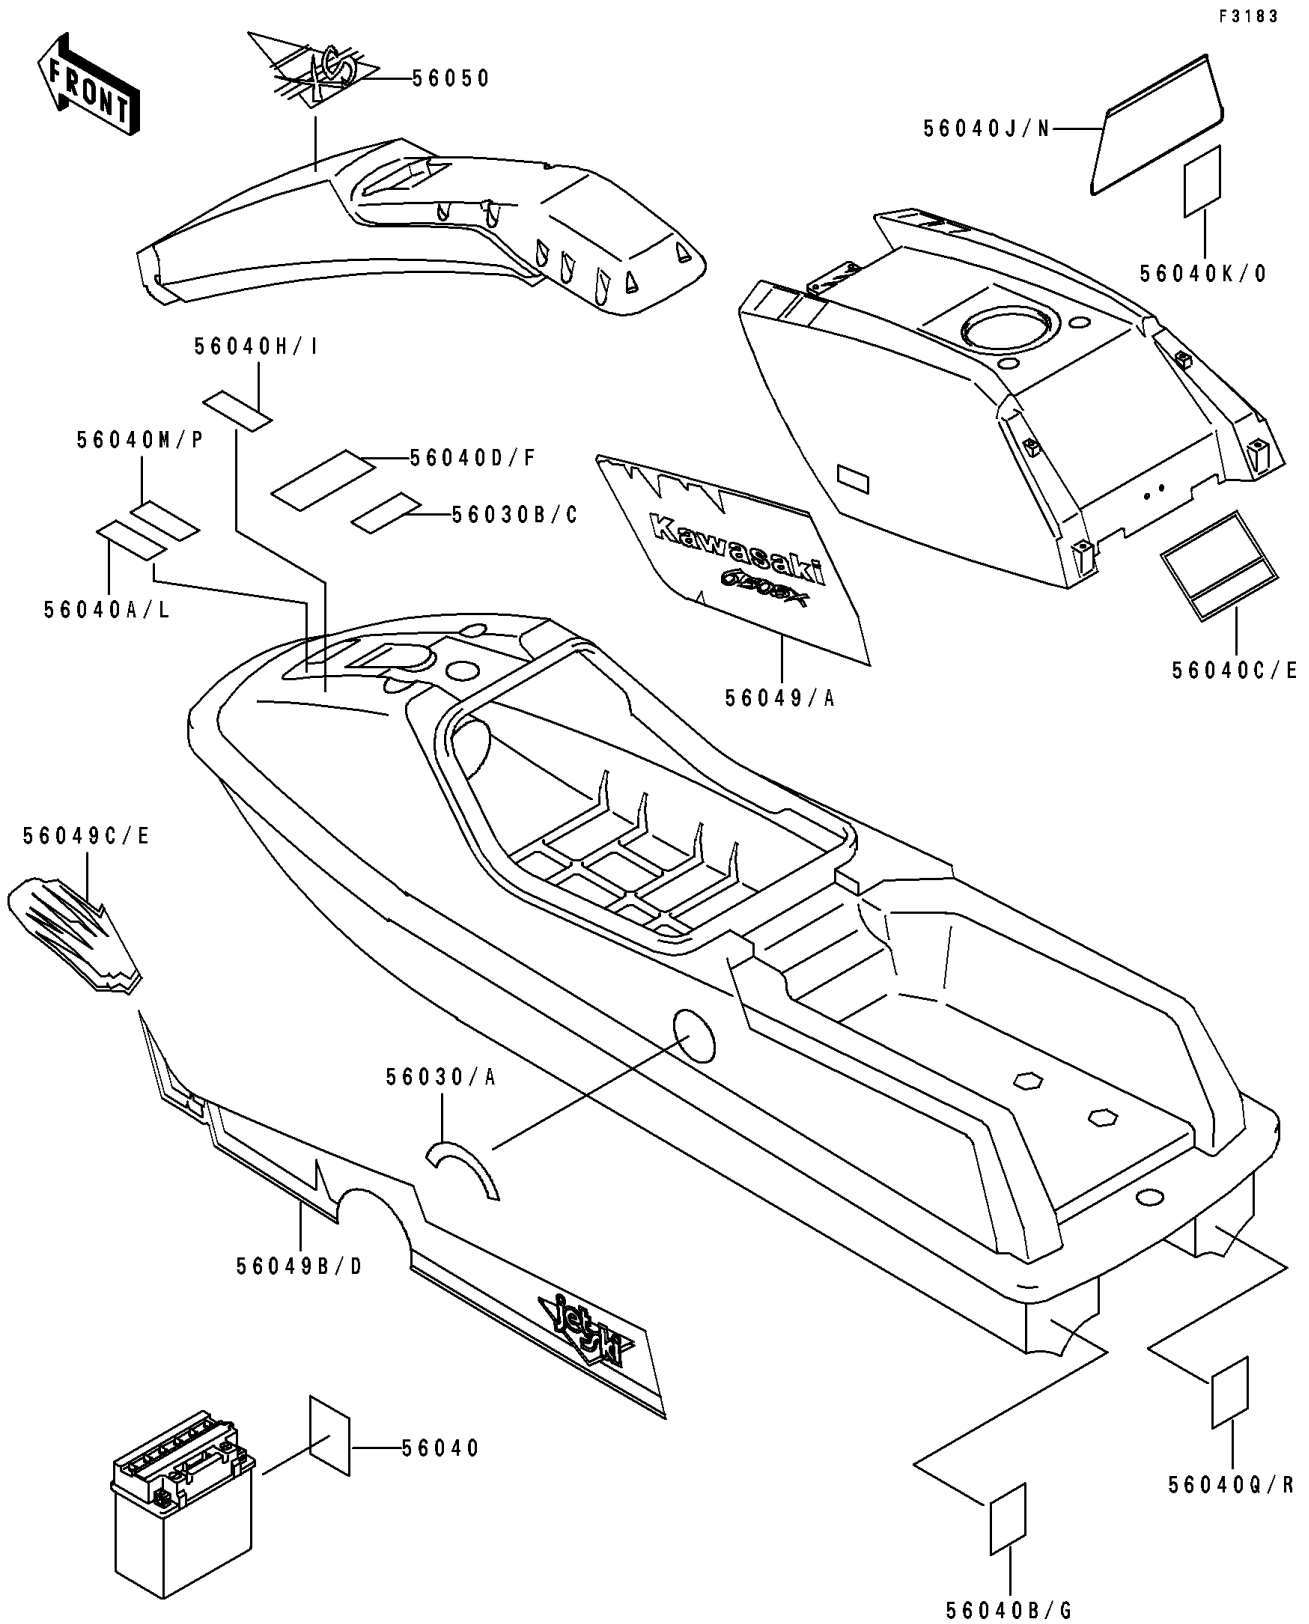

# 1991 650 SX PARTS DIAGRAM

Label

# 1991 650 SX PARTS LIST

Label

ITEM NAME	PART NUMBER	QUANTITY
LABEL,FIRE EXTINGUISHER (Ref # 56030)	56030-3726	1
LABEL,FIRE EXTINGUISHER(FRENCH (Ref # 56030A)	56030-3738	1
LABEL,OIL RECOMMENDED (Ref # 56030B)	56030-3761	1
LABEL,OIL RECOMMENDED(FRENCH) (Ref # 56030C)	56030-3765	1
LABEL,BATTERY CAUTION(FRENCH) (Ref # 56040)	56040-1106	1
LABEL-WARNING,JET PUMP (Ref # 56040B)	56040-3798	1
LABEL-WARNING,IMPORTANT SAFETY (Ref # 56040C)	56040-3814	1
LABEL-WARNING,BREAK IN (Ref # 56040D)	56040-3824	1
LABEL-WARNING,(FRENCH) (Ref # 56040E)	56040-3864	1
LABEL,OIL CAUTION(FRENCH) (Ref # 56040F)	56040-3865	1
LABEL,NOZZLE CHECK(FRENCH) (Ref # 56040G)	56040-3876	1
LABEL-WARNING,FUEL SUPPLY (Ref # 56040H)	56040-3902	1
LABEL,FUEL SUPPLY(FRENCH) (Ref # 56040I)	56040-3904	1
PATTERN,ENGINE HOOD,LH (Ref # 56049)	56049-1759	1
PATTERN,ENGINE HOOD,RH (Ref # 56049A)	56049-1760	1
PATTERN,DECK,LH,RR (Ref # 56049B)	56049-1778	1
PATTERN,DECK,LH,FR (Ref # 56049C)	56049-1779	1
PATTERN,DECK,RH,RR (Ref # 56049D)	56049-1780	1
PATTERN,DECK,RH,FR (Ref # 56049E)	56049-1781	1
MARK,HANDLE POLE,SX (Ref # 56050)	56050-1574	1