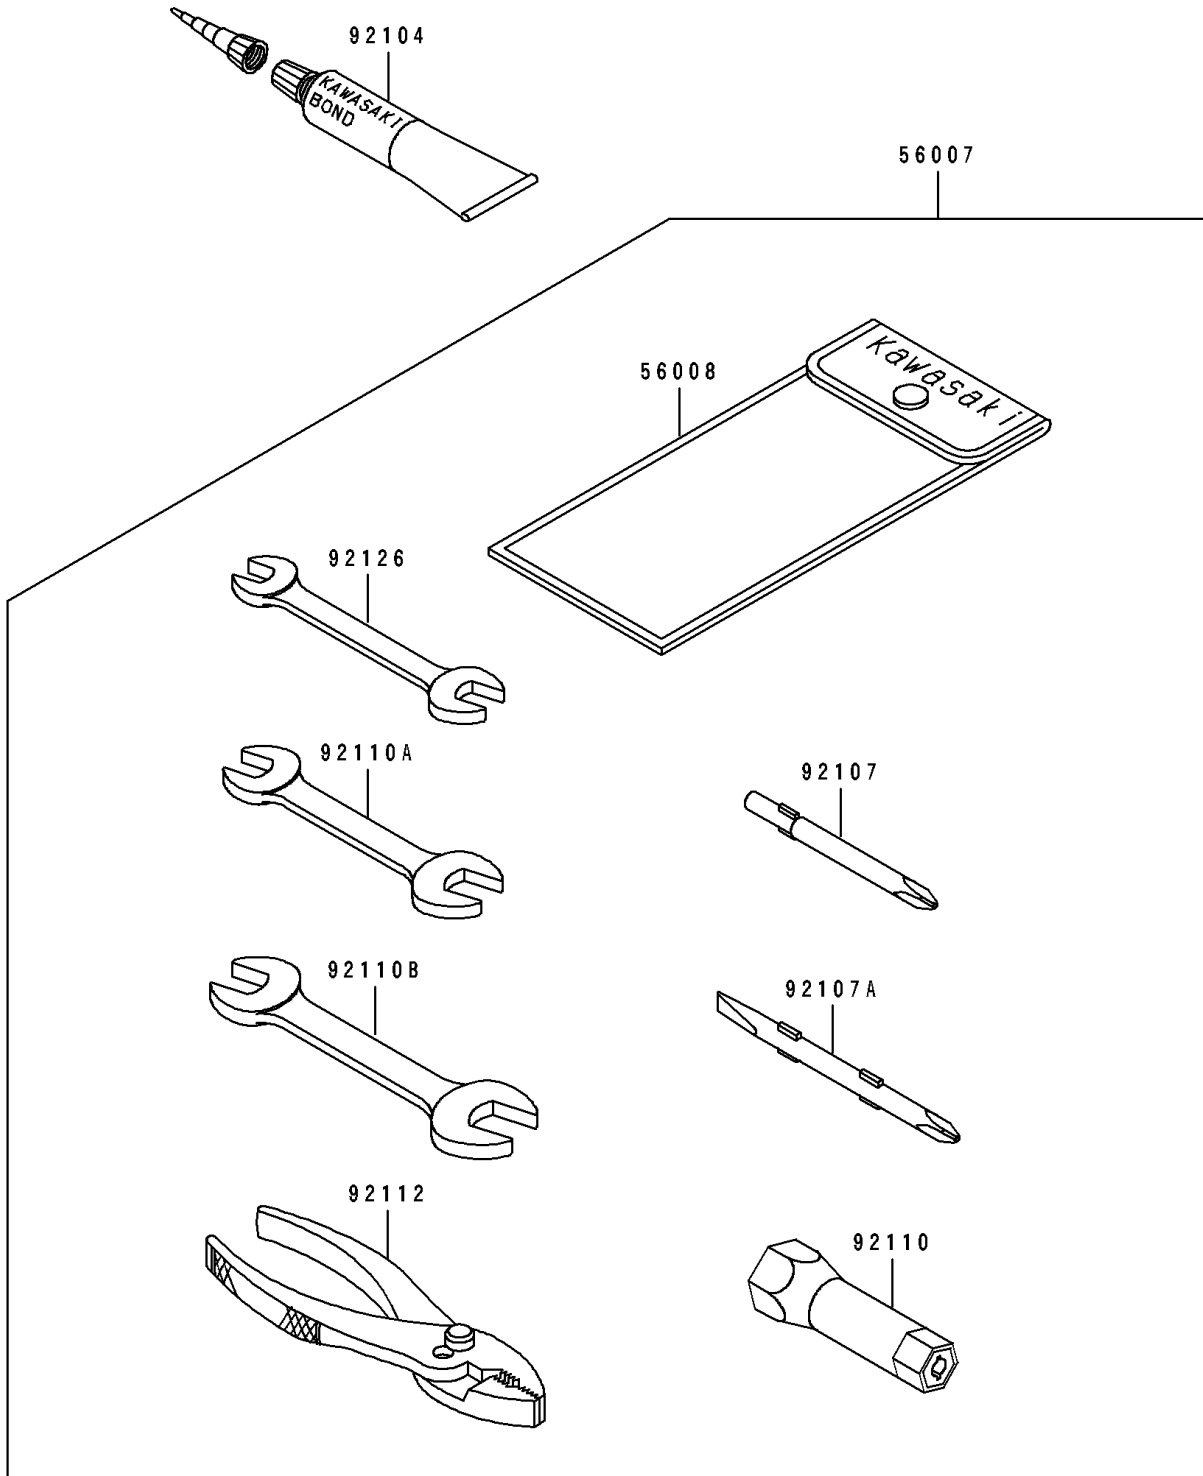

# 1993 650 SX PARTS DIAGRAM

Tool

F3182

## 1993 650 SX PARTS LIST

### Tool

ITEM NAME	PART NUMBER	QUANTITY
TOOLKIT (Ref # 56007)	56007-3707	1
BAG,TOOL (Ref # 56008)	56008-1007	1
GASKET-LIQUID,TUBE,100G,SILVER (Ref # 92104)	92104-002	AR
TOOL-DRIVER,#3PHILLIPS (Ref # 92107)	92107-005	1
TOOL-DRIVER,#2PHILLIPS&SLOT (Ref # 92107A)	92107-1051	1
TOOL-WRENCH,BOX,21MM (Ref # 92110)	92110-1113	1
TOOL-WRENCH,OPEN END,10X12 (Ref # 92110A)	92110-1152	1
TOOL-WRENCH,OPEN END,14X17 (Ref # 92110B)	92110-1153	1
TOOL-PLIERS (Ref # 92112)	92112-003	1
TOOL-WRENCH,OPEN END,8X10 (Ref # 92126)	92126-001	1