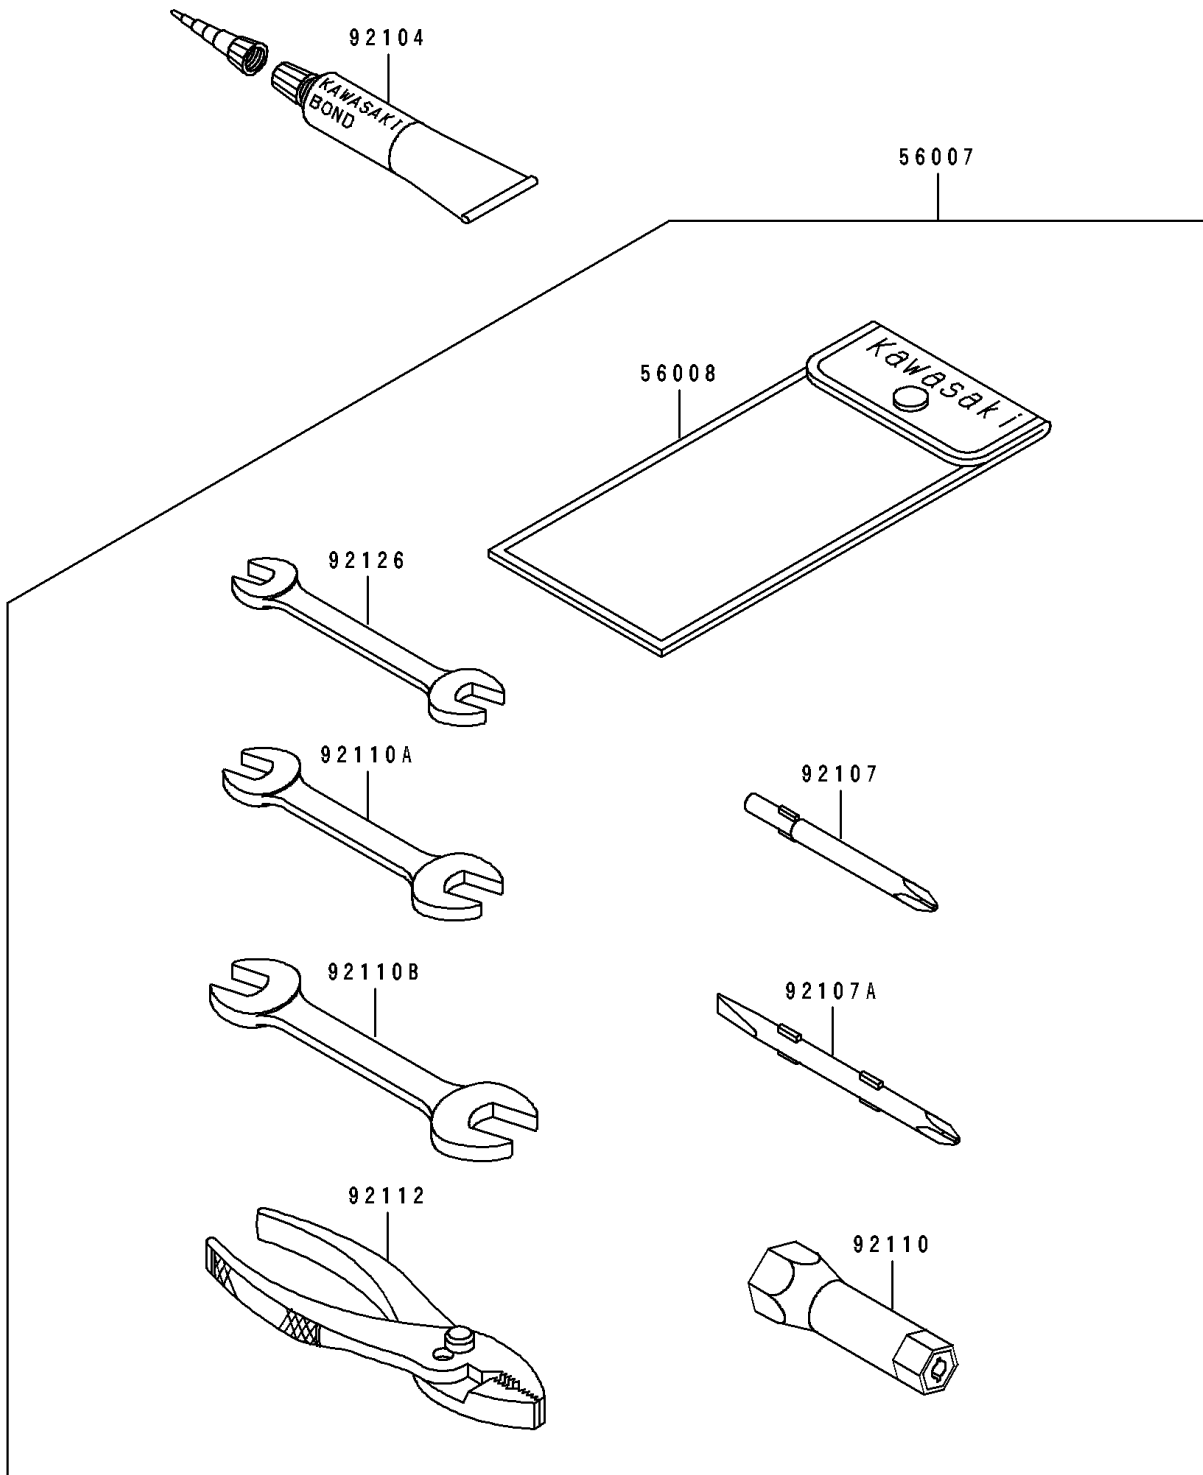

1991 650 SX PARTS DIAGRAM

Tool

F3182

1991 650 SX PARTS LIST

Tool

ITEM NAME	PART NUMBER	QUANTITY
TOOLKIT (Ref # 56007)	56007-3707	1
BAG,TOOL (Ref # 56008)	56008-1007	1
GASKET-LIQUID,TUBE,100G,SILVER (Ref # 92104)	92104-002	AR
TOOL-DRIVER,#3PHILLIPS (Ref # 92107)	92107-005	1
TOOL-DRIVER,#2PHILLIPS&SLOT (Ref # 92107A)	92107-1051	1
TOOL-WRENCH,BOX,21MM (Ref # 92110)	92110-1113	1
TOOL-WRENCH,OPEN END,10X12 (Ref # 92110A)	92110-1152	1
TOOL-WRENCH,OPEN END,14X17 (Ref # 92110B)	92110-1153	1
TOOL-PLIERS (Ref # 92112)	92112-003	1
TOOL-WRENCH,OPEN END,8X10 (Ref # 92126)	92126-001	1