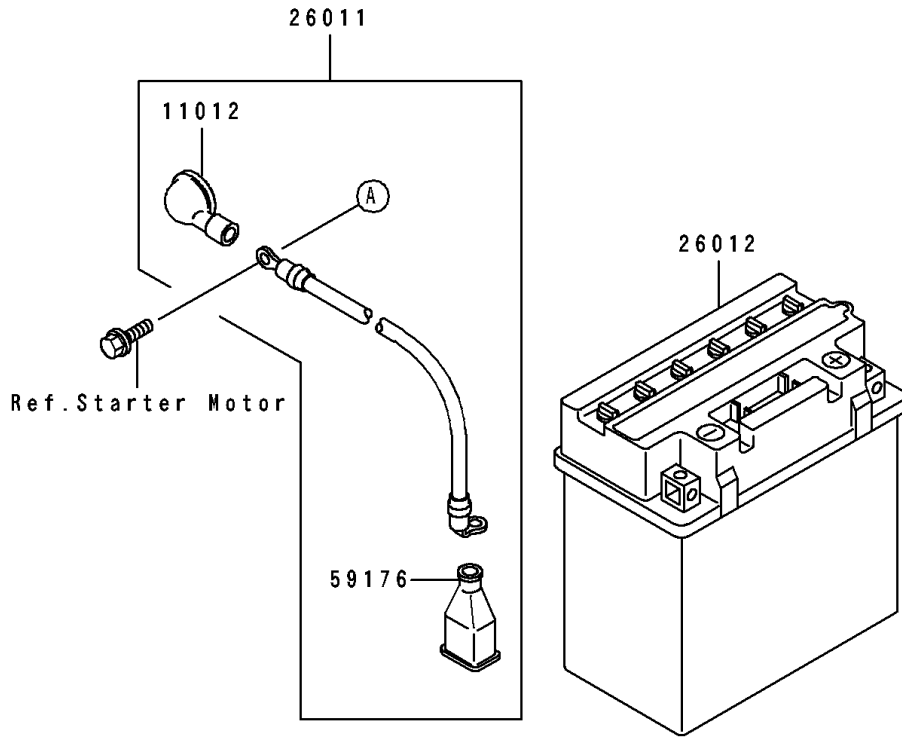

1992 650 SX PARTS DIAGRAM

Electrical Equipment

F3181

1992 650 SX PARTS LIST

Electrical Equipment

ITEM NAME	PART NUMBER	QUANTITY
CAP (Ref # 11012)	11012-3004	1
CAP,LEAD WIRE (Ref # 11012A)	11012-3726	1
WIRE-LEAD,BATTERY(-) (Ref # 26011)	26011-3715	1
WIRE-LEAD,BATTERY(+) (Ref # 26011A)	26011-3735	1
WIRE-LEAD,STARTER (Ref # 26011B)	26011-3737	1
BATTERY,YB16CL-B,12V 19AH (Ref # 26012)	26012-3708	1
CAP.,TERMINAL (Ref # 59176)	59176-501	1