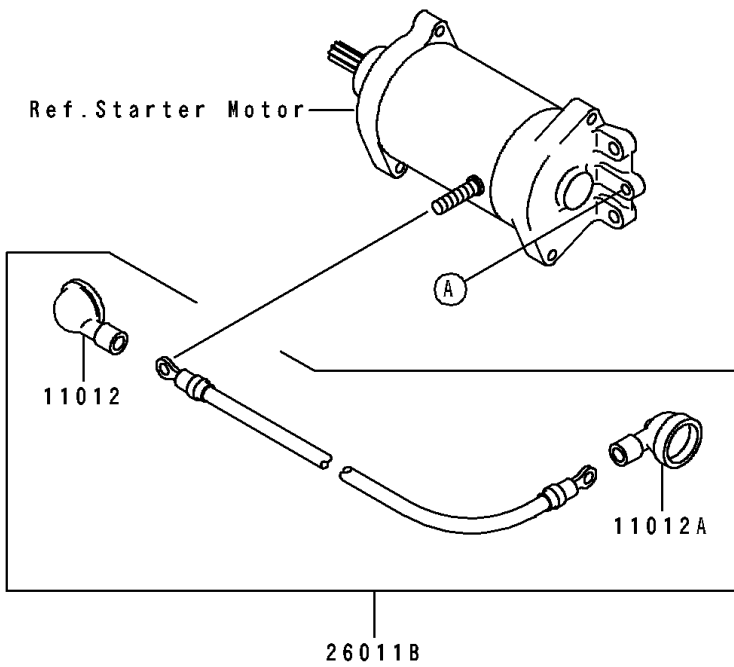

1992 650 SX PARTS DIAGRAM

Electrical Equipment

F3181

1992 650 SX PARTS LIST

Electrical Equipment

ITEM NAME	PART NUMBER	QUANTITY
CAP (Ref # 11012)	11012-3004	1
CAP,LEAD WIRE (Ref # 11012A)	11012-3726	1
WIRE-LEAD,BATTERY(-) (Ref # 26011)	26011-3715	1
WIRE-LEAD,BATTERY(+) (Ref # 26011A)	26011-3735	1
WIRE-LEAD,STARTER (Ref # 26011B)	26011-3737	1
BATTERY,YB16CL-B,12V 19AH (Ref # 26012)	26012-3708	1
CAP.,TERMINAL (Ref # 59176)	59176-501	1