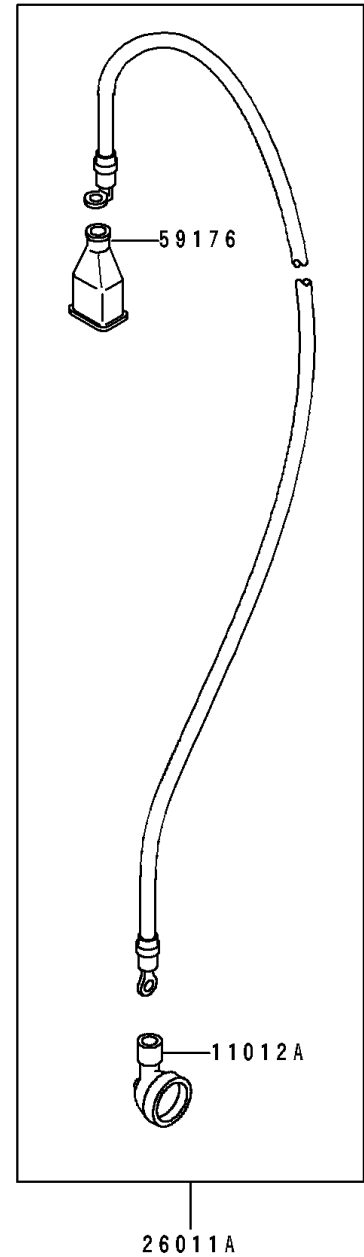

1992 650 SX PARTS DIAGRAM

Electrical Equipment

F3181

1992 650 SX PARTS LIST

Electrical Equipment

ITEM NAME	PART NUMBER	QUANTITY
CAP (Ref # 11012)	11012-3004	1
CAP,LEAD WIRE (Ref # 11012A)	11012-3726	1
WIRE-LEAD,BATTERY(-) (Ref # 26011)	26011-3715	1
WIRE-LEAD,BATTERY(+) (Ref # 26011A)	26011-3735	1
WIRE-LEAD,STARTER (Ref # 26011B)	26011-3737	1
BATTERY,YB16CL-B,12V 19AH (Ref # 26012)	26012-3708	1
CAP.,TERMINAL (Ref # 59176)	59176-501	1