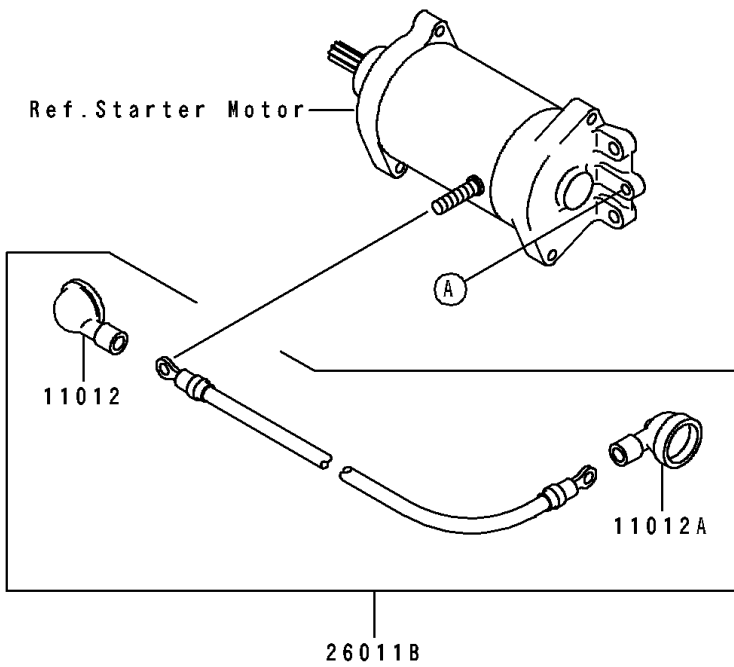

1991 650 SX PARTS DIAGRAM

Electrical Equipment

F3181

1991 650 SX PARTS LIST

Electrical Equipment

ITEM NAME	PART NUMBER	QUANTITY
CAP (Ref # 11012)	11012-3004	2
CAP,LEAD WIRE (Ref # 11012A)	11012-3726	2
WIRE-LEAD,BATTERY(-) (Ref # 26011)	26011-3715	1
WIRE-LEAD,BATTERY(+) (Ref # 26011A)	26011-3735	1
WIRE-LEAD,STARTER (Ref # 26011B)	26011-3737	1
BATTERY,YB16CL-B,12V 19AH (Ref # 26012)	26012-3708	1
CAP.,TERMINAL (Ref # 59176)	59176-501	2