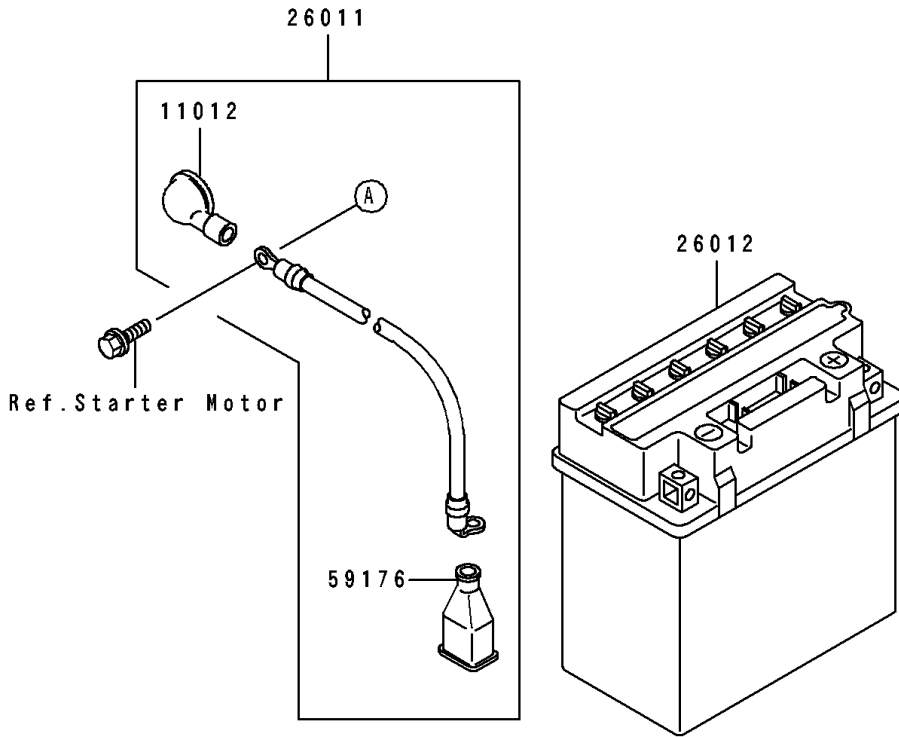

1991 650 SX PARTS DIAGRAM

Electrical Equipment

F3181

1991 650 SX PARTS LIST

Electrical Equipment

ITEM NAME	PART NUMBER	QUANTITY
CAP (Ref # 11012)	11012-3004	2
CAP,LEAD WIRE (Ref # 11012A)	11012-3726	2
WIRE-LEAD,BATTERY(-) (Ref # 26011)	26011-3715	1
WIRE-LEAD,BATTERY(+) (Ref # 26011A)	26011-3735	1
WIRE-LEAD,STARTER (Ref # 26011B)	26011-3737	1
BATTERY,YB16CL-B,12V 19AH (Ref # 26012)	26012-3708	1
CAP.,TERMINAL (Ref # 59176)	59176-501	2