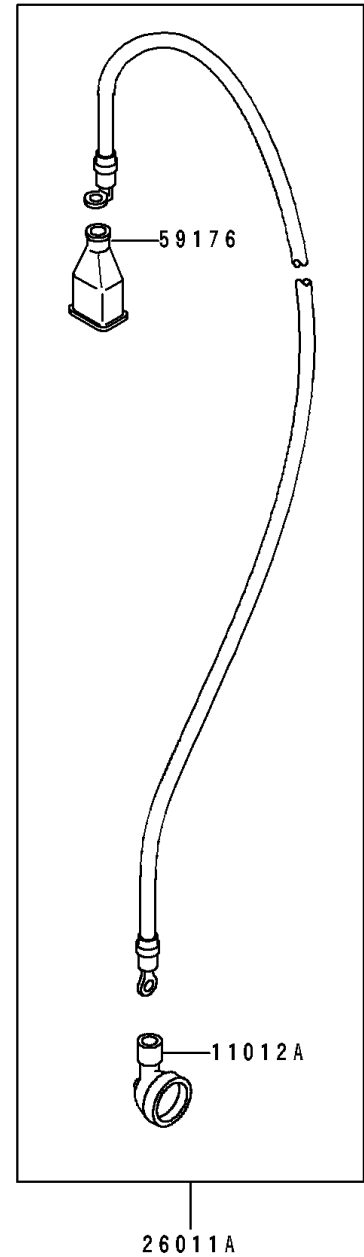

1991 650 SX PARTS DIAGRAM

Electrical Equipment

F3181

1991 650 SX PARTS LIST

Electrical Equipment

ITEM NAME	PART NUMBER	QUANTITY
CAP (Ref # 11012)	11012-3004	2
CAP,LEAD WIRE (Ref # 11012A)	11012-3726	2
WIRE-LEAD,BATTERY(-) (Ref # 26011)	26011-3715	1
WIRE-LEAD,BATTERY(+) (Ref # 26011A)	26011-3735	1
WIRE-LEAD,STARTER (Ref # 26011B)	26011-3737	1
BATTERY,YB16CL-B,12V 19AH (Ref # 26012)	26012-3708	1
CAP.,TERMINAL (Ref # 59176)	59176-501	2