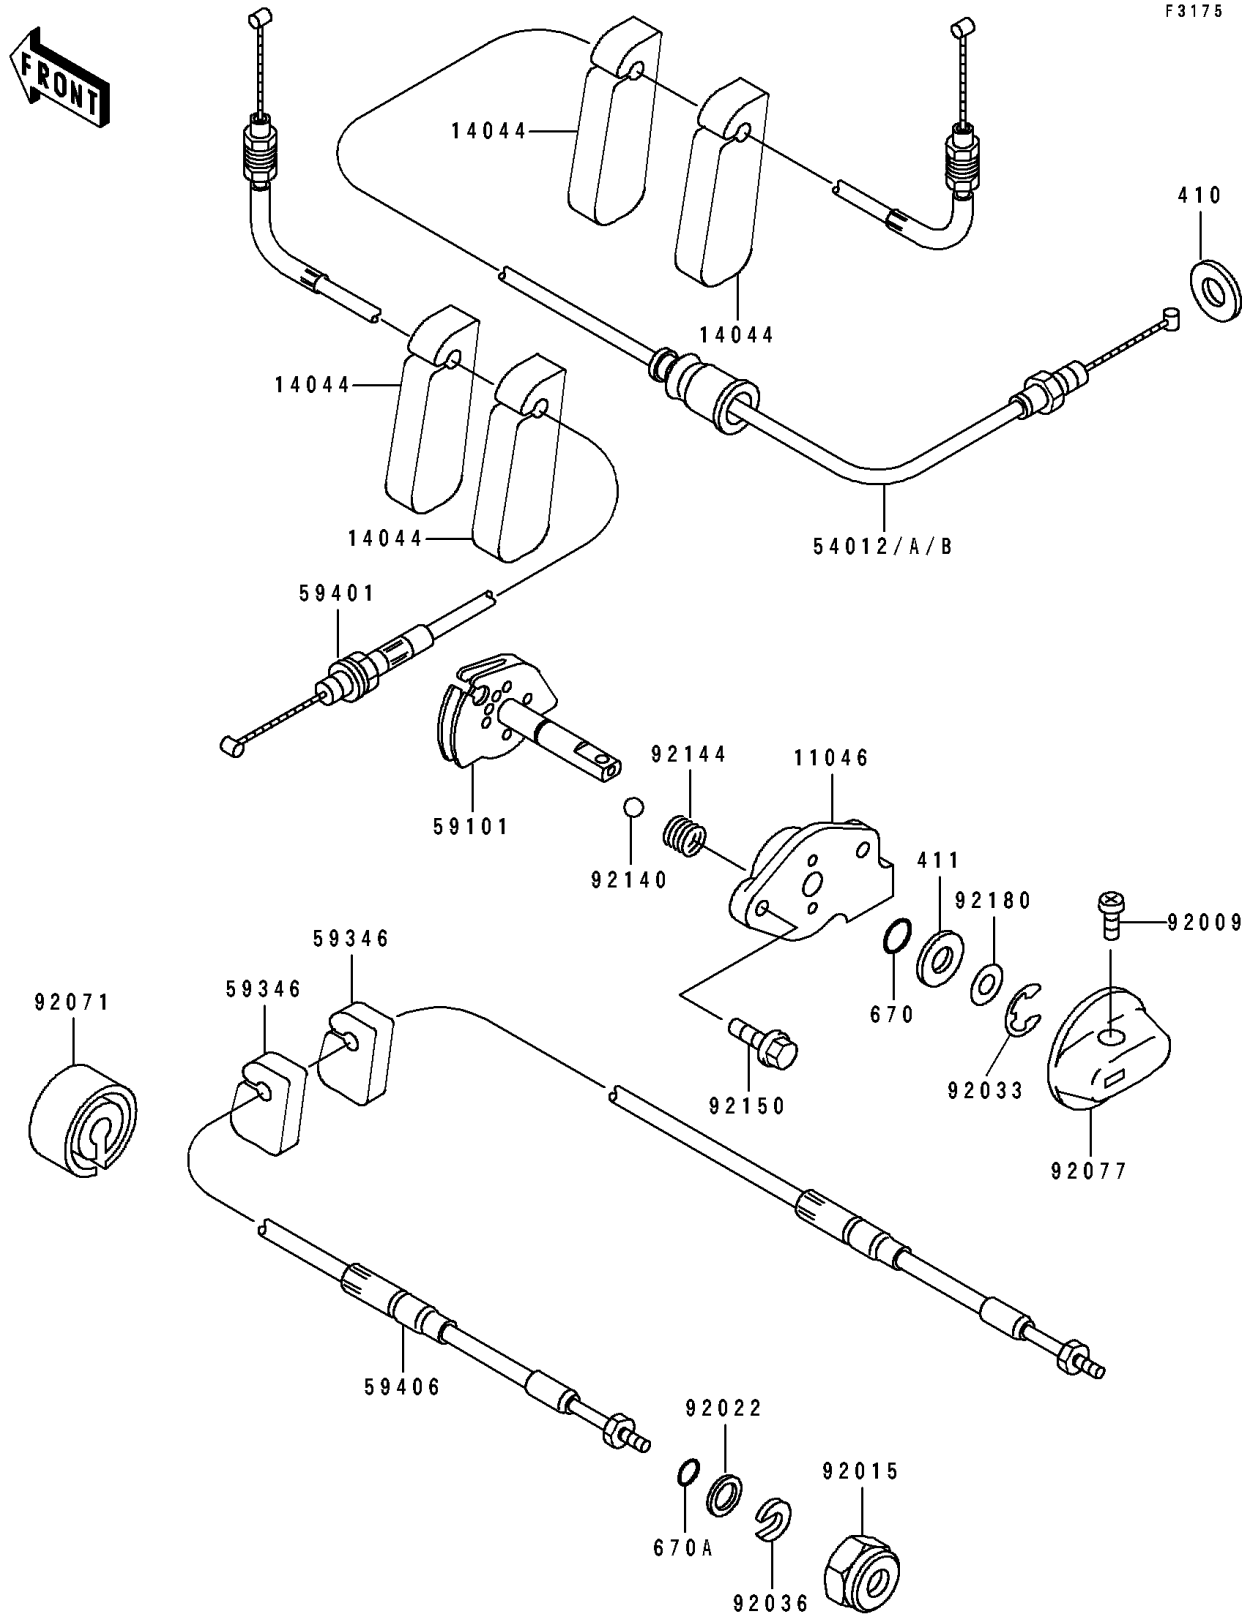

1991 650 SX PARTS DIAGRAM

Cable

1991 650 SX PARTS LIST

Cable

ITEM NAME	PART NUMBER	QUANTITY
BRACKET,STARTER CABLE (Ref # 11046)	11046-3712	1
HOLDER-CABLE (Ref # 14044)	14044-3706	4
CABLE-THROTTLE (Ref # 54012)	54012-3727	1
CABLE-THROTTLE (Ref # 54012B)	54012-3731	1
REEL (Ref # 59101)	59101-3703	1
DETENT (Ref # 59346)	59346-504	2
CABLE-CHOKE (Ref # 59401)	59401-3708	1
CABLE-STRG (Ref # 59406)	59406-3720	1
SCREW,4X8 (Ref # 92009)	92009-3729	1
NUT,20MM (Ref # 92015)	92015-526	1
WASHER (Ref # 92022)	92022-535	1
RING-SNAP,7MM (Ref # 92033)	92033-3704	1
RING-SNAP (Ref # 92036)	92036-501	1
GROMMET (Ref # 92071)	92071-3774	1
KNOB (Ref # 92077)	92077-3709	1
BALL,3MM (Ref # 92140)	92140-3702	2
SPRING (Ref # 92144)	92144-3712	2
BOLT,5X14 (Ref # 92150)	92150-3702	2
SHIM,8.5X18X0.15 (Ref # 92180)	92180-3702	AR
W-PLAIN-S,10MM (Ref # 410)	410S1000	1
WASHER-PLAIN,8MM (Ref # 411)	411S0800	1
O RING,8MM (Ref # 670)	670B1508	1
O RING,11MM (Ref # 670A)	670B2011	1