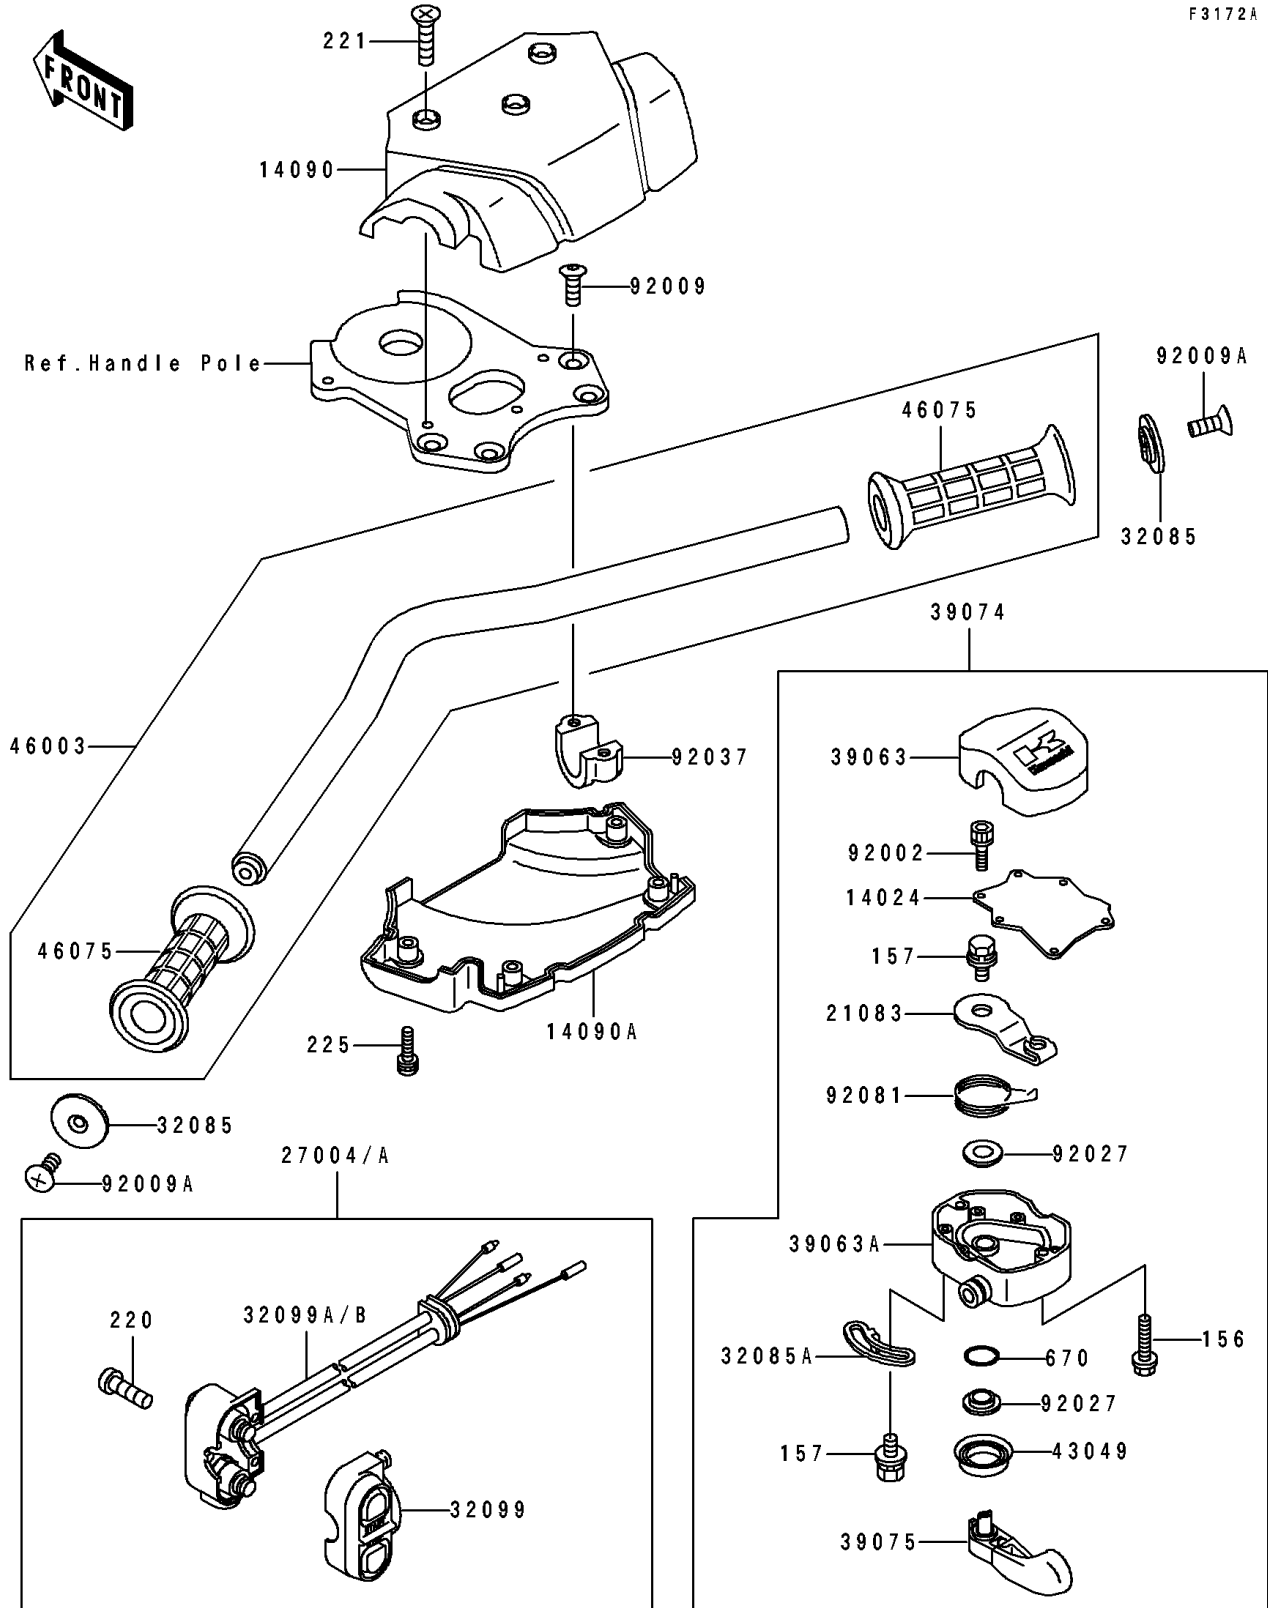

1992 650 SX PARTS DIAGRAM

Handlebar(KAW64651 91&NAMI.)

F3172A

1992 650 SX PARTS LIST

Handlebar(KAW64651 91&NAMI.)

ITEM NAME	PART NUMBER	QUANTITY
COVER,THROTTLE LEVER (Ref # 14024)	14024-3701	1
COVER,HANDLE,UPP (Ref # 14090)	14090-3703	1
COVER,HANDLE,LWR (Ref # 14090A)	14090-3704	1
ARM,THROTTLE LEVER (Ref # 21083)	21083-3701	1
SWITCH-ASSY,STOP&START (Ref # 27004A)	27004-3717	1
STOPPER (Ref # 32085)	32085-3705	1
STOPPER (Ref # 32085A)	32085-3709	1
CASE,FR,SWITCH (Ref # 32099)	32099-3721	1
CASE,RR,SWITCH (Ref # 32099B)	32099-3760	1
HOUSING-CONTROL,UPP (Ref # 39063)	39063-3703	1
HOUSING-CONTROL,LWR (Ref # 39063A)	39063-3707	1
LEVER-ASSY-THROTTLE (Ref # 39074)	39074-3711	1
LEVER-THROTTLE (Ref # 39075)	39075-3704	1
PACKING,THROTTLE LEVER (Ref # 43049)	43049-3701	1
HANDLE (Ref # 46003)	46003-3716	1
GRIP,HANDLEBAR (Ref # 46075)	46075-3713	1
BOLT,SOCKET,3X10 (Ref # 92002)	92002-3751	1
SCREW,8X22 (Ref # 92009)	92009-3701	1
SCREW,6X16 (Ref # 92009A)	92009-3703	1
COLLAR,THROTTLE LEVER (Ref # 92027)	92027-3704	1
CLAMP,HANDLEBAR (Ref # 92037)	92037-503	1
SPRING,THROTTLE LEVER RETURN (Ref # 92081)	92081-3702	1
BOLT-WP,5X25 (Ref # 156)	156R0525	1
BOLT-WSP,5X12 (Ref # 157)	157R0512	1
SCREW-PAN-CROS,5X30 (Ref # 220)	220R0530	1
SCREW-CSK-CROS,6X16 (Ref # 221)	221R0616	1
SCREW-PAN-WSP-CROS,5X20 (Ref # 225)	225R0520	1
O RING,8MM (Ref # 670)	670B1508	1