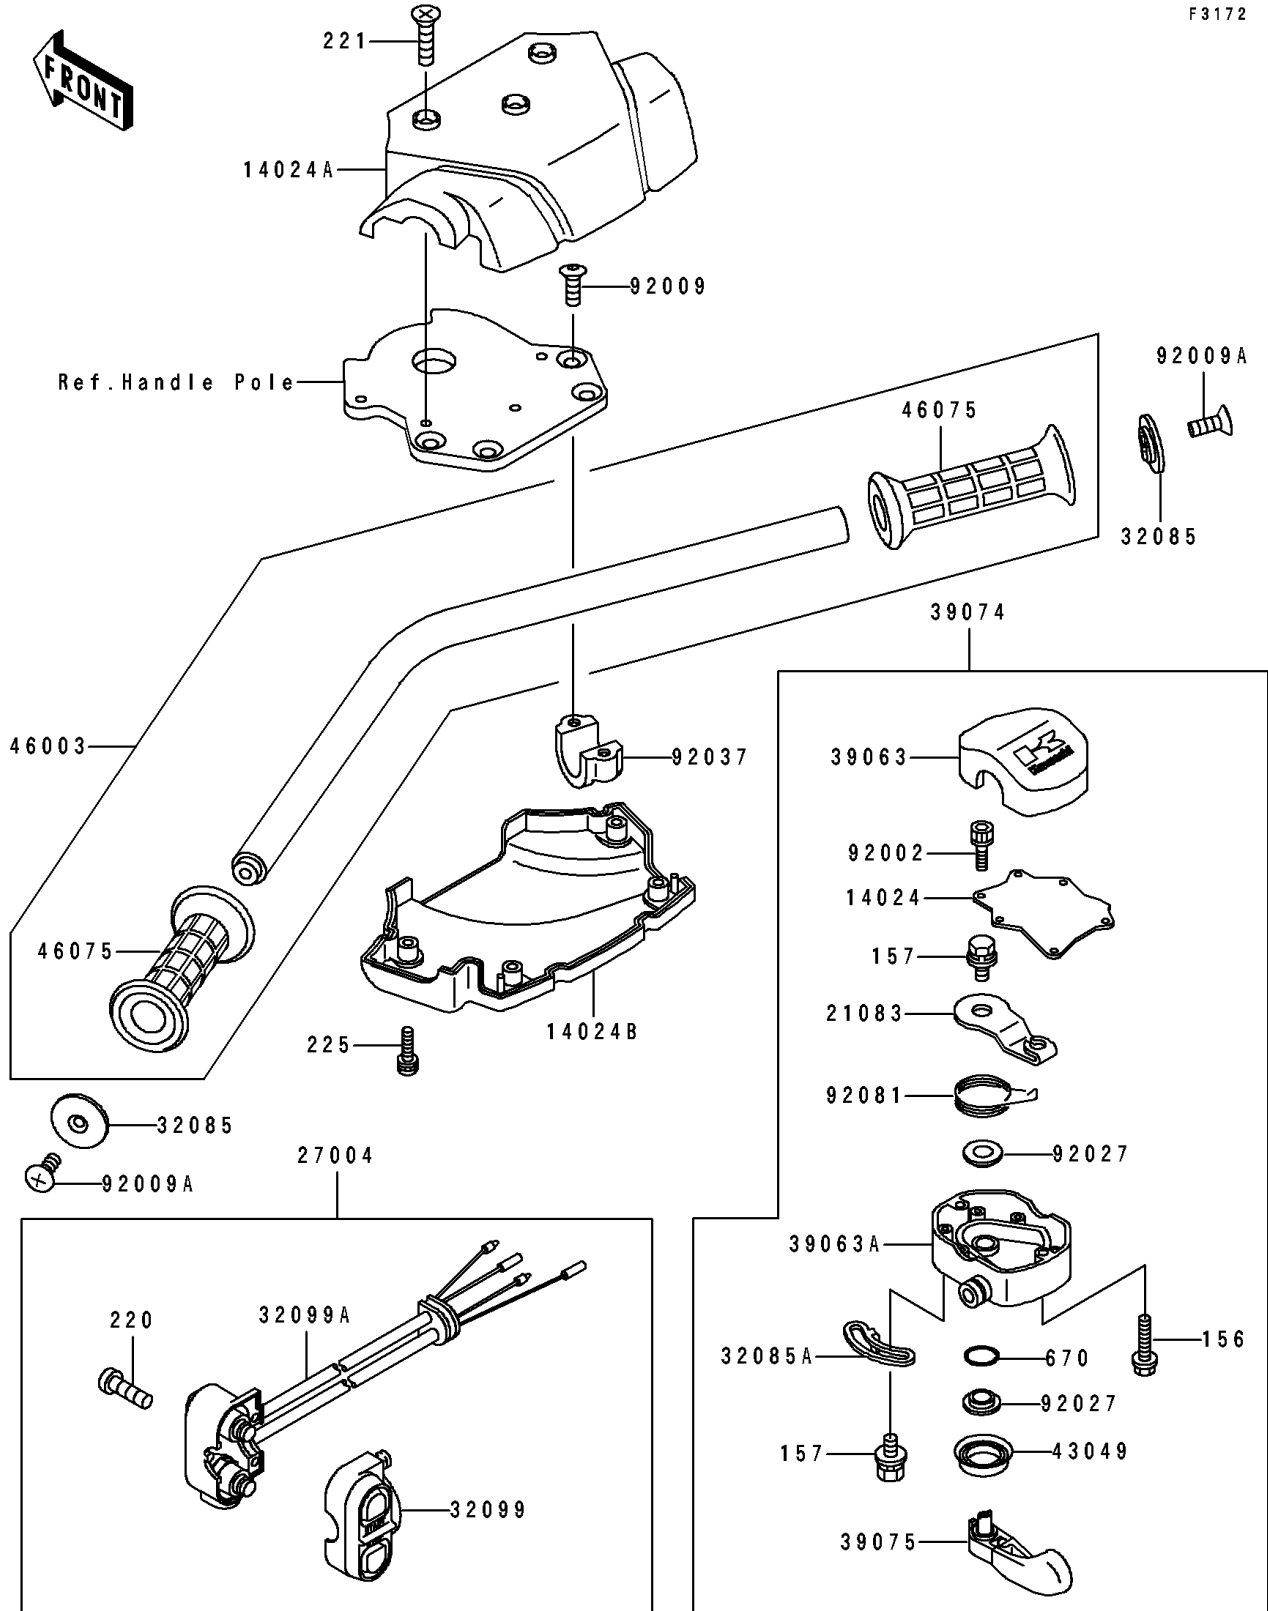

1991 650 SX PARTS DIAGRAM

Handlebar(&NAMI.KAW64650 91)

F3172

1991 650 SX PARTS LIST

Handlebar(&NAMI.KAW64650 91)

ITEM NAME	PART NUMBER	QUANTITY
COVER,THROTTLE LEVER (Ref # 14024)	14024-3701	1
COVER,UPP (Ref # 14024A)	14024-3723	1
COVER,LWR (Ref # 14024B)	14024-3724	1
ARM,THROTTLE LEVER (Ref # 21083)	21083-3701	1
SWITCH-ASSY (Ref # 27004)	27004-3705	1
STOPPER (Ref # 32085)	32085-3705	2
STOPPER (Ref # 32085A)	32085-3709	1
CASE,FR,SWITCH (Ref # 32099)	32099-3721	1
CASE,RR,SWITCH (Ref # 32099A)	32099-3723	1
HOUSING-CONTROL,UPP (Ref # 39063)	39063-3703	1
HOUSING-CONTROL,LWR (Ref # 39063A)	39063-3707	1
LEVER-ASSY-THROTTLE (Ref # 39074)	39074-3711	1
LEVER-THROTTLE (Ref # 39075)	39075-3704	1
PACKING,THROTTLE LEVER (Ref # 43049)	43049-3701	1
HANDLE (Ref # 46003)	46003-3711	1
GRIP,HANDLEBAR (Ref # 46075)	46075-3713	2
BOLT,SOCKET,3X10 (Ref # 92002)	92002-3751	6
SCREW,8X22 (Ref # 92009)	92009-3701	4
SCREW,6X16 (Ref # 92009A)	92009-3703	2
COLLAR,THROTTLE LEVER (Ref # 92027)	92027-3704	2
CLAMP,HANDLEBAR (Ref # 92037)	92037-503	2
SPRING,THROTTLE LEVER RETURN (Ref # 92081)	92081-3702	1
BOLT-WP,5X25 (Ref # 156)	156R0525	2
BOLT-WSP,5X12 (Ref # 157)	157R0512	2
SCREW-PAN-CROS,5X30 (Ref # 220)	220R0530	2
SCREW-CSK-CROS,6X16 (Ref # 221)	221R0616	3
SCREW-PAN-WSP-CROS,5X20 (Ref # 225)	225R0520	4
O RING,8MM (Ref # 670)	670B1508	1