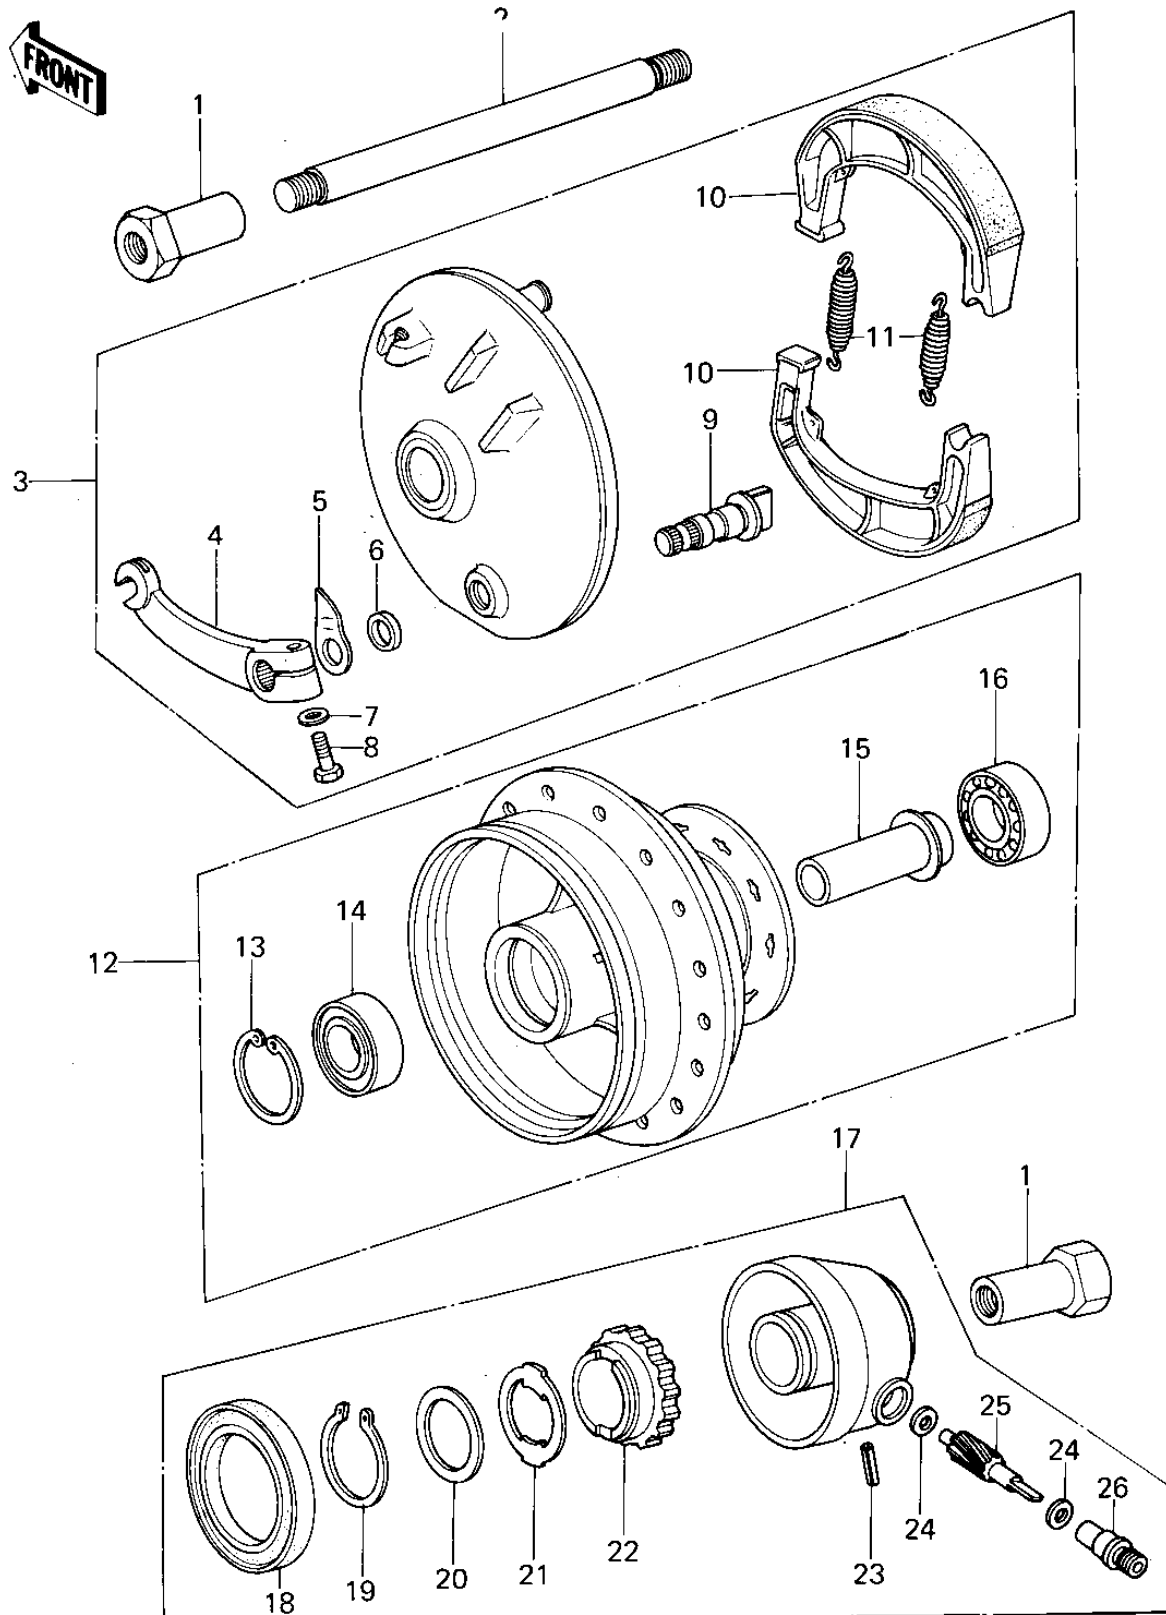

1978 KLR250 PARTS DIAGRAM

FRONT HUB/BRAKE ('78-'79 KL250-A1/A1A/A2)

1978 KLR250 PARTS LIST

FRONT HUB/BRAKE ('78-'79 KL250-A1/A1A/A2)

ITEM NAME	PART NUMBER	QUANTITY
COLLAR,FRONT AXLE (Ref # 1)	41069-031	1
AXLE,FRONT (Ref # 2)	41068-048	1
PANEL-ASY,FR BRK (Ref # 3)	41035-082	1
LEVER,BRAKE CAM (Ref # 4)	41053-028	1
INDICATOR,FR BRK SHOE (Ref # 5)	41085-017	1
DUST SHIELD BRAKE CAM (Ref # 6)	41051-001	1
WASHER PLAIN 6MM (Ref # 7)	410B0600	1
BOLT-UPSET (Ref # 8)	112G0625	1
CAM SHAFT,BRAKE (Ref # 9)	42026-027	1
SHOE-BRAKE (Ref # 10)	41048-1068	1
SPRING-BRAKE SHOE (Ref # 11)	42020-004	1
DRUM-ASSY,FR BRK (Ref # 12)	41034-052	1
CIRCLIP,42MM (Ref # 13)	92033-1041	1
BEARING,FRONT DRUM (Ref # 14)	92045-033	1
COLLAR,FRONT HUB BRG (Ref # 15)	41039-037	1
BEARING BALL #6302 (Ref # 16)	601B6302	1
GEAR BOX ASSY (Ref # 17)	41078-011	1
OIL SEAL,#50659 (Ref # 18)	654A506509	1
CIRCLIP 24MM (Ref # 19)	480J2400	1
WASHER,THRUST (Ref # 20)	41065-005	1
RECEIVER,SPEEDOMETER (Ref # 21)	41064-015	1
GEAR,SPEEDOMETER (Ref # 22)	41059-027	1
PIN,SPRING (Ref # 23)	41082-001	1
WASHER THRST SPD PINI (Ref # 24)	41063-001	1
PINION,SPEEDOMETER (Ref # 25)	41060-015	1
BUSH,SPEEDMETER CABLE (Ref # 26)	41062-005	1