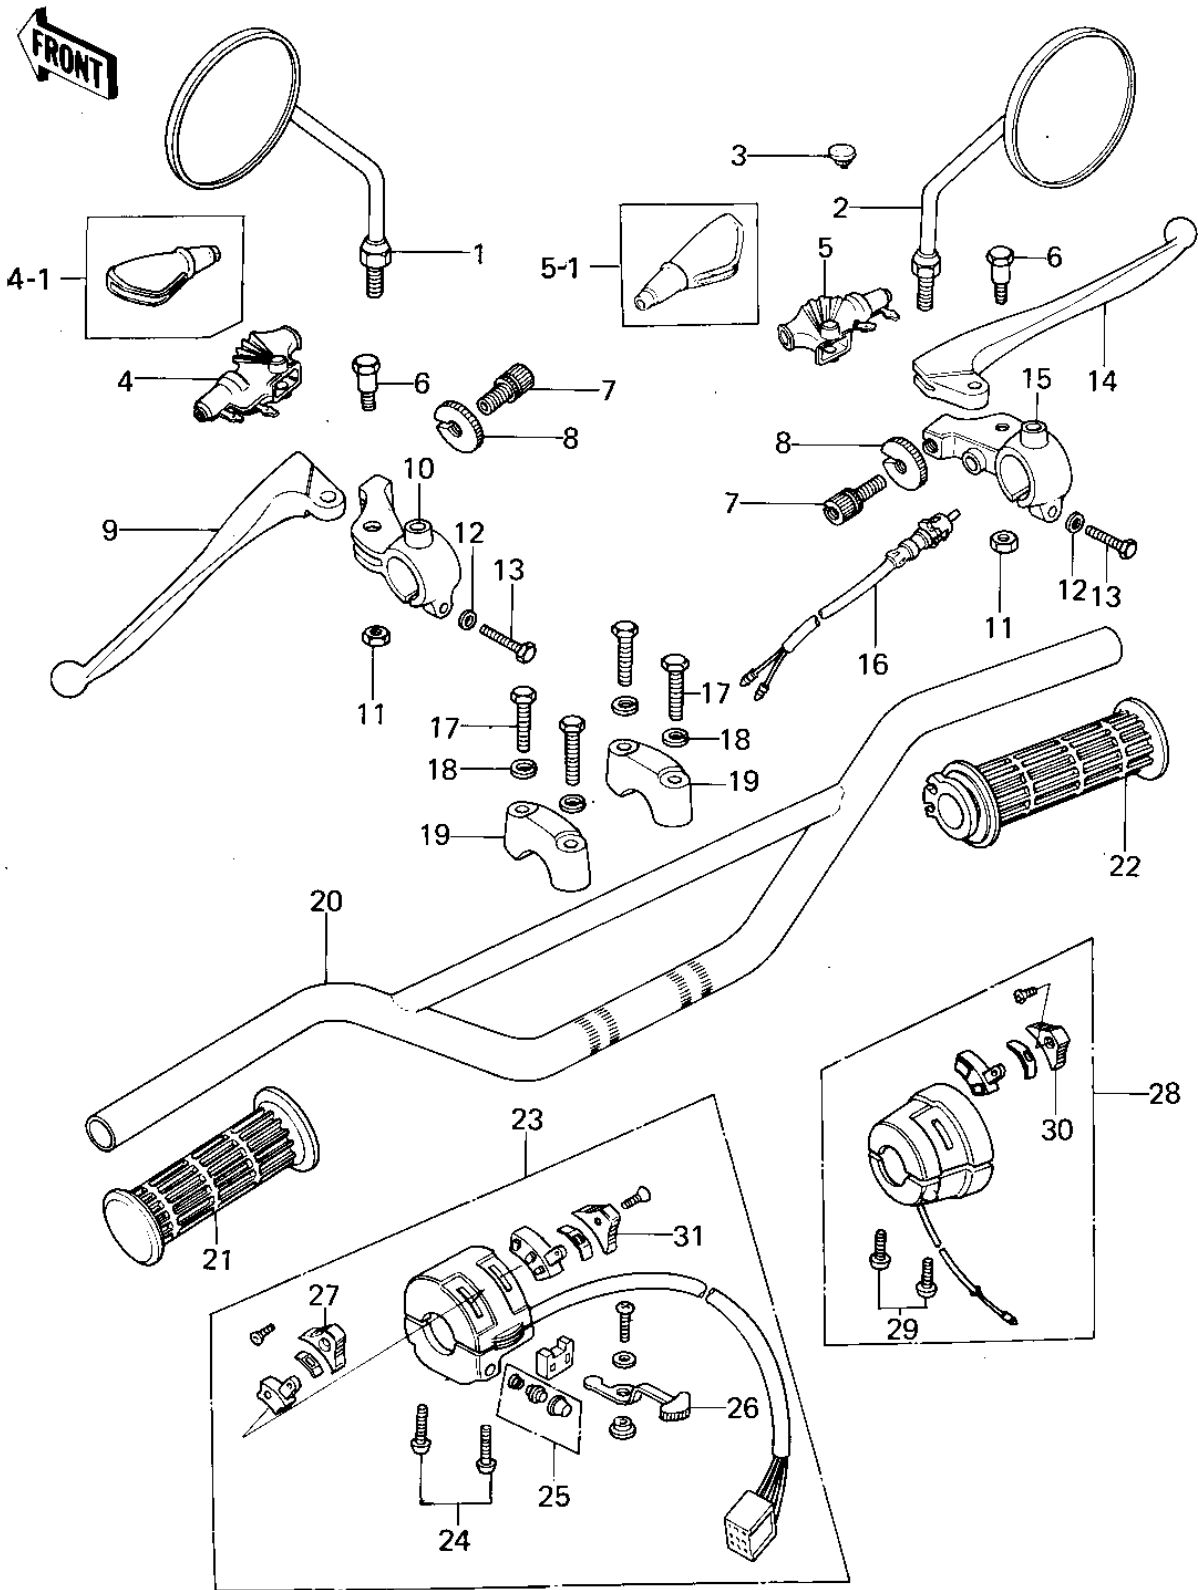

1978 KLR250 PARTS DIAGRAM

HANDLEBAR ('78-'79 KL250-A1/A1A/A2)

1978 KLR250 PARTS LIST

HANDLEBAR ('78-'79 KL250-A1/A1A/A2)

ITEM NAME	PART NUMBER	QUANTITY
REAR VIEW MIRROR,L.H (Ref # 1)	56003-009	1
REAR VIEW MIRROR,R.H (Ref # 2)	56002-020	1
CAP-RR VIEW MIRROR (Ref # 3)	92102-009	1
BOOTS,LEVER HOLDER (Ref # 4)	49006-1017	4
BOLT,HEX HEAD,5X22 (Ref # 6)	92007-046	1
SCREW CABLE ADJUST (Ref # 7)	46055-003	1
LEVER FRONT BRAKE (Ref # 8)	46058-005	1
LEVER-CLUTCH (Ref # 9)	46092-015	1
HOLDER-CLUTCH LEV,BLK (Ref # 10)	46094-011-21	1
NUT-LOCK,5MM (Ref # 11)	92019-014	1
WASHER-PLAIN,6MM (Ref # 12)	411D0600	1
BOLT HEX HEAD 6X25 (Ref # 13)	110N0625	1
LEVER FRONT BRAKE (Ref # 14)	46058-004	1
HOLDER-FR BRK LEV,BLK (Ref # 15)	46060-009-21	1
SWITCH-FR. BRAKE LAMP (Ref # 16)	27021-004	1
BOLT 8X38 (Ref # 17)	92001-1405	1
WASHER SPRING 8MM (Ref # 18)	461F0800	1
HOLDER,HANDLEBAR (Ref # 19)	46012-014	1
HANDLEBAR,BRIDGE (Ref # 20)	46003-1004	1
RUBBER,L.H.GRIP (Ref # 21)	46075-1001	1
GRIP ASSY,THROTTLE (Ref # 22)	46019-1001	1
HOUSING ASSY,CONT,L.H (Ref # 23)	46091-1013	1
HOUSING ASSY,CONT,L.H (Ref # 23)	46091-1020	2
SCREW PAN HEAD 5X22 (Ref # 24)	220B0522	1
SWITCH ASSY,HORN BUTN (Ref # 25)	27010-1009	1
KNOB,SGNL LIGHT SWICH (Ref # 26)	92077-1005	1
KNOB,LIGHTING SWITCH (Ref # 27)	92077-1004	2
HOUSING ASSY,CONT,R.H (Ref # 28)	46091-1011	1
SCREW-PAN-CROS,5X25 (Ref # 29)	220B0525	1

1978 KLR250 PARTS LIST

HANDLEBAR ('78-'79 KL250-A1/A1A/A2)

ITEM NAME	PART NUMBER	QUANTITY
SWITCH,ENGINE STOP (Ref # 30)	92077-1006	1