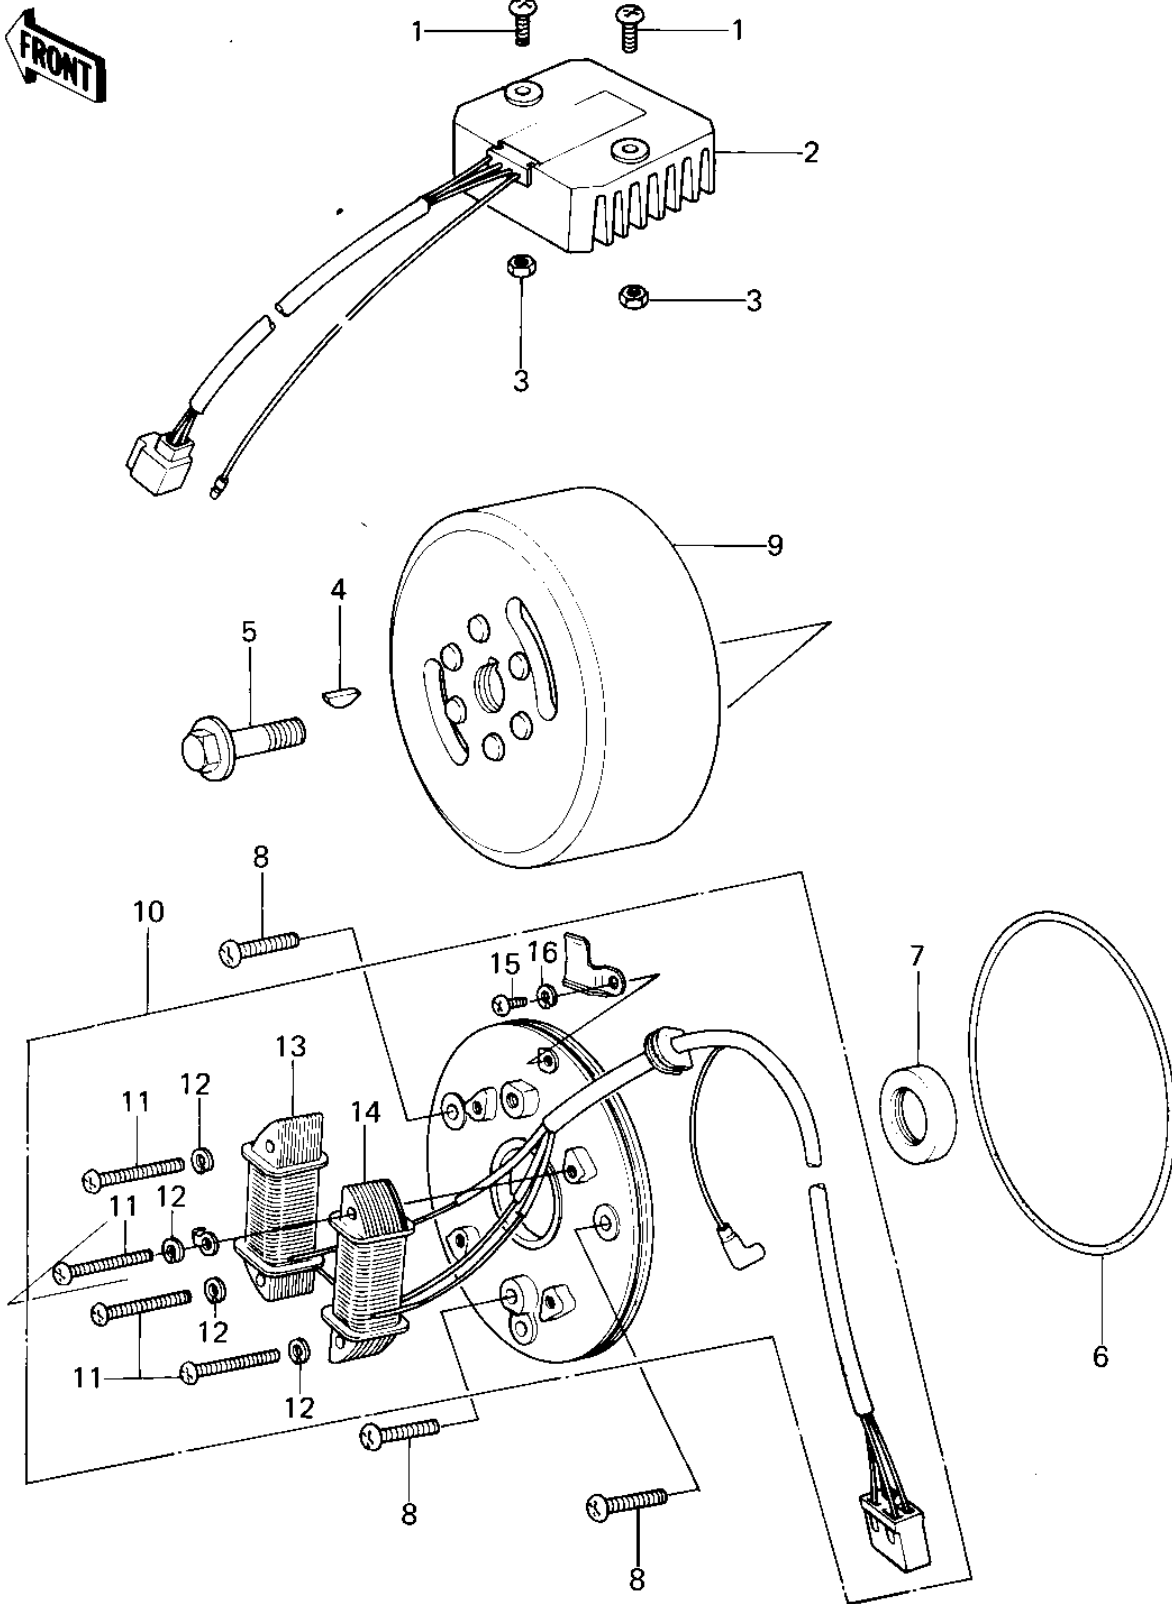

# 1979 KLR250 PARTS DIAGRAM

GENERATOR/REGULATOR

# 1979 KLR250 PARTS LIST

## GENERATOR/REGULATOR

ITEM NAME	PART NUMBER	QUANTITY
SCREW PAN HEAD 6X14 (Ref # 1)	220B0614	2
REGURATOR,VOLTAGE (Ref # 2)	21066-1002	1
NUT,6M/M (Ref # 3)	311G0600	2
WOODRUFF KEY (Ref # 4)	92038-001	1
BOLT,10X40 (Ref # 5)	92001-1201	1
"O" RING,MAGNETO BASE (Ref # 6)	92055-1006	1
OIL SEAL,S-27408-LHS (Ref # 7)	92049-1004	1
SCREW PAN HEAD 6X25 (Ref # 8)	220B0625	3
FLYWHEEL,MAGNETO (Ref # 9)	21007-1002	1
STATOR ASSY (Ref # 10)	21003-1003	1
SCREW-PAN-CROS (Ref # 11)	220B0535	4
WASHER SPRING 5MM (Ref # 12)	461F0500	4
COIL,EXCITING (Ref # 13)	21049-1003	1
COIL,LIGHTING (Ref # 14)	21047-1006	1
SCREW PAN HEAD 4X6 (Ref # 15)	220B0406	1
WASHER SPRING 4MM (Ref # 16)	461F0400	1