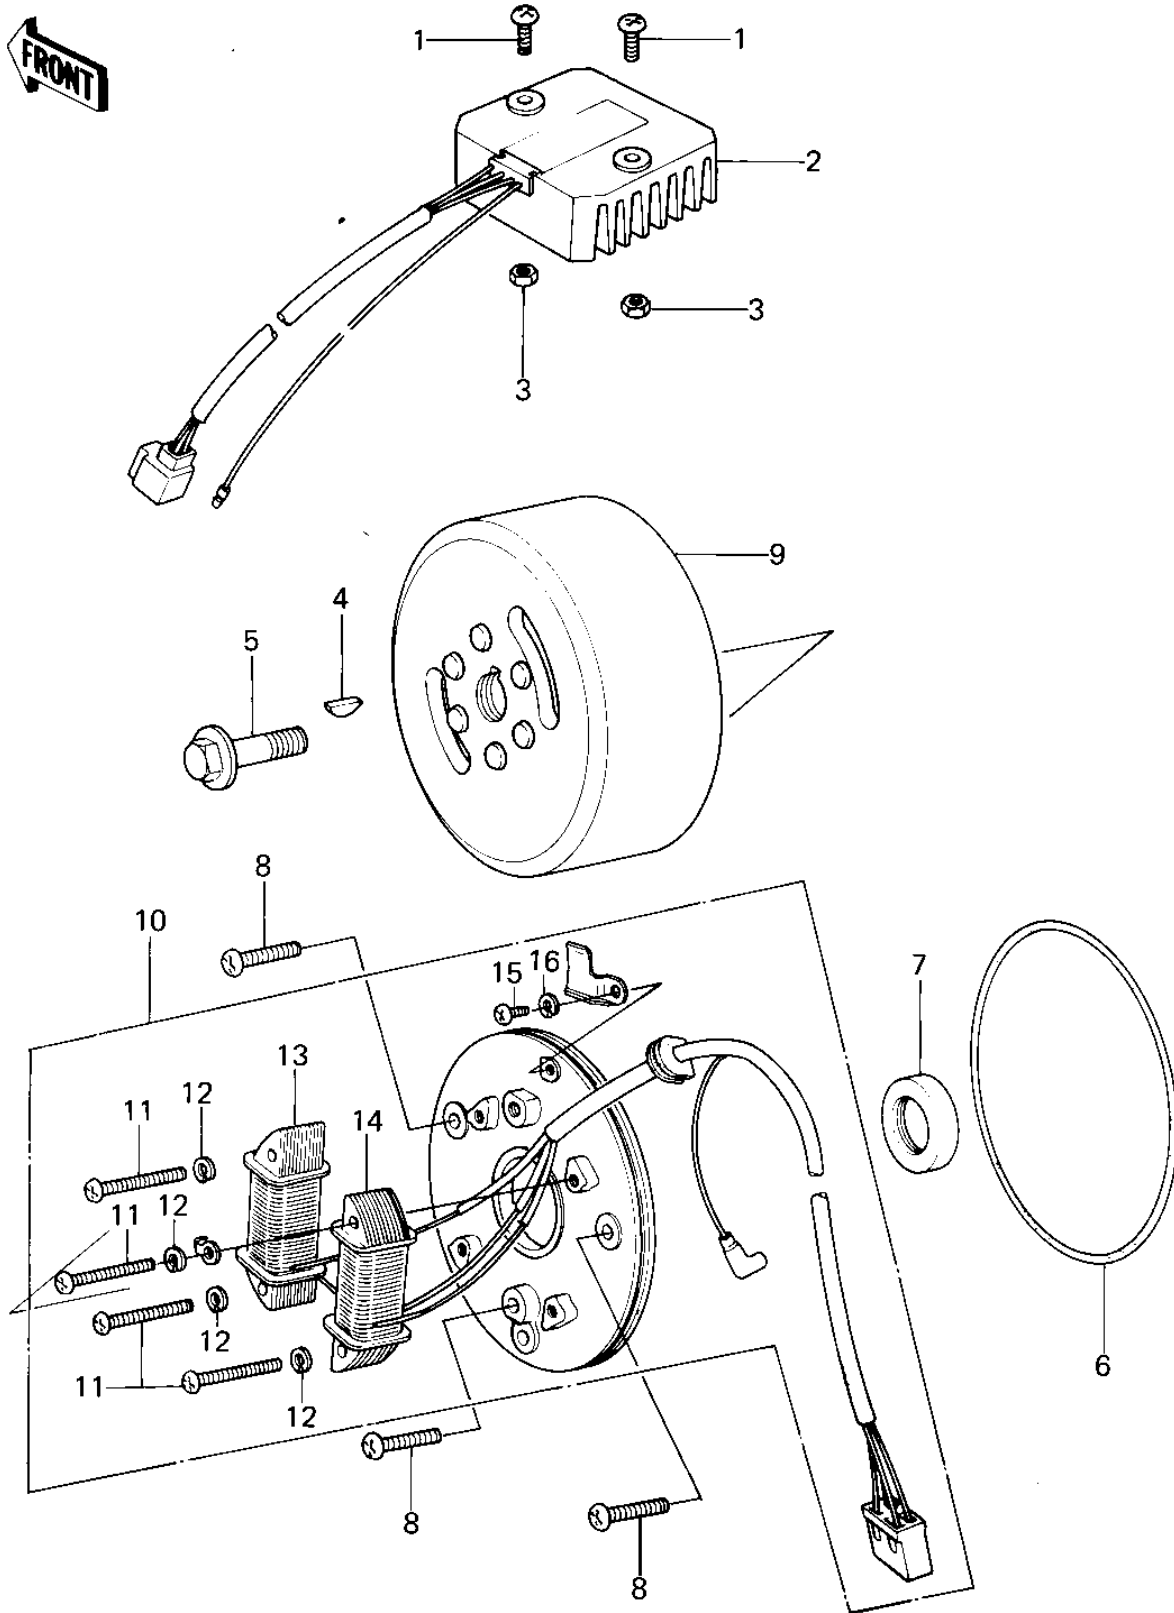

## 1978 KLR250 PARTS DIAGRAM

### GENERATOR/REGULATOR

## 1978 KLR250 PARTS LIST

### GENERATOR/REGULATOR

ITEM NAME	PART NUMBER	QUANTITY
SCREW PAN HEAD 6X14 (Ref # 1)	220B0614	1
REGURATOR,VOLTAGE (Ref # 2)	21066-1002	1
NUT,6M/M (Ref # 3)	311G0600	1
WOODRUFF KEY (Ref # 4)	92038-001	1
BOLT,10X40 (Ref # 5)	92001-1201	1
"O" RING,MAGNETO BASE (Ref # 6)	92055-1006	1
OIL SEAL,S-27408-LHS (Ref # 7)	92049-1004	1
SCREW PAN HEAD 6X25 (Ref # 8)	220B0625	1
FLYWHEEL,MAGNETO (Ref # 9)	21007-1002	1
STATOR ASSY (Ref # 10)	21003-1003	1
SCREW-PAN-CROS (Ref # 11)	220B0535	1
WASHER SPRING 5MM (Ref # 12)	461F0500	1
COIL,EXCITING (Ref # 13)	21049-1003	1
COIL,LIGHTING (Ref # 14)	21047-1006	1
SCREW PAN HEAD 4X6 (Ref # 15)	220B0406	1
WASHER SPRING 4MM (Ref # 16)	461F0400	1