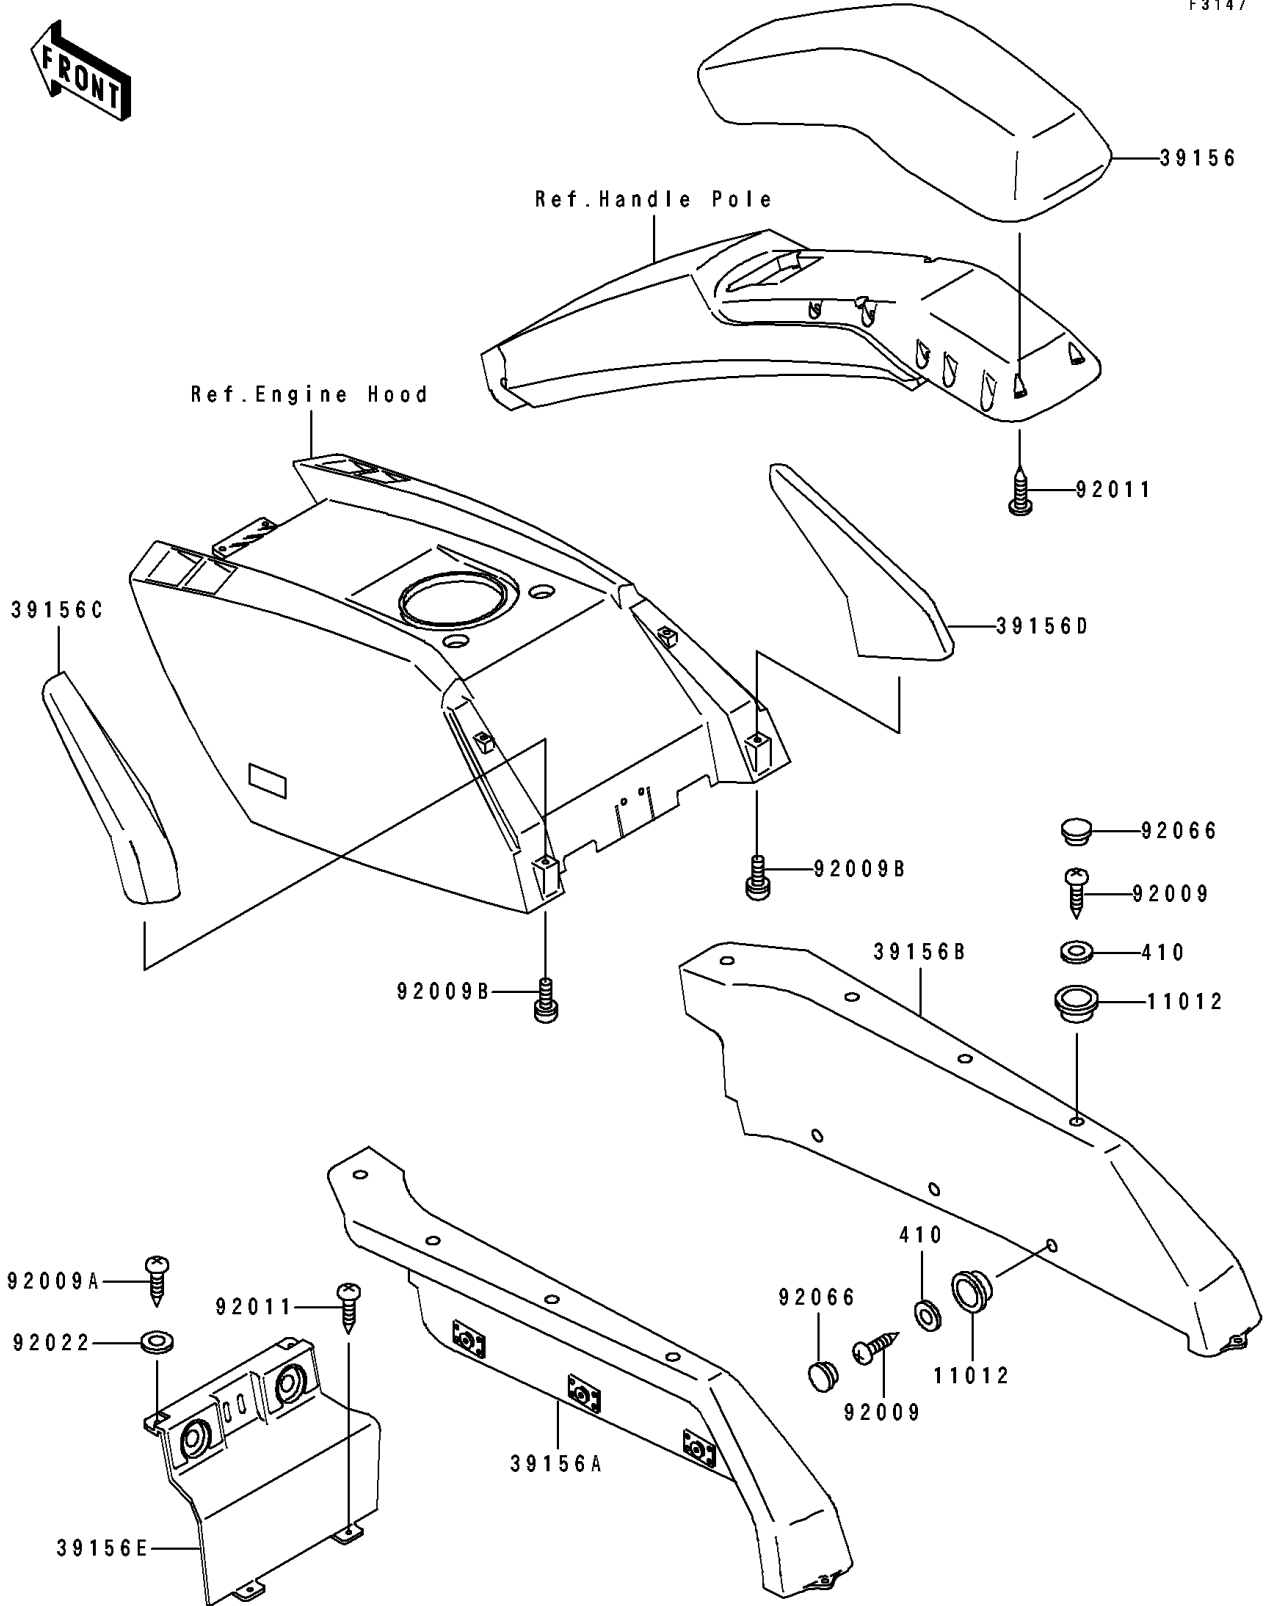

1992 650 SX PARTS DIAGRAM

Pad

F3147

1992 650 SX PARTS LIST

Pad

ITEM NAME	PART NUMBER	QUANTITY
CAP (Ref # 11012)	11012-3725	1
PAD,HANDLE POLE (Ref # 39156)	39156-3714	1
PAD,HULL DECK,LH (Ref # 39156A)	39156-3717	1
PAD,HULL DECK,RH (Ref # 39156B)	39156-3718	1
PAD,ENGINE HOOD,LH (Ref # 39156C)	39156-3728	1
PAD,ENGINE HOOD,RH (Ref # 39156D)	39156-3729	1
PAD,METER (Ref # 39156E)	39156-3744	1
SCREW,TAPPING,5X20 (Ref # 92009)	92009-3716	1
SCREW (Ref # 92009A)	92009-3728	1
SCREW,5X12 (Ref # 92009B)	92009-3740	1
SCREW,TAPPING (Ref # 92011)	92011-561	1
WASHER,6MM (Ref # 92022)	92022-3747	1
PLUG (Ref # 92066)	92066-3716	1
WASHER-PLAIN-SMALL,6MM (Ref # 410)	410S0600	1