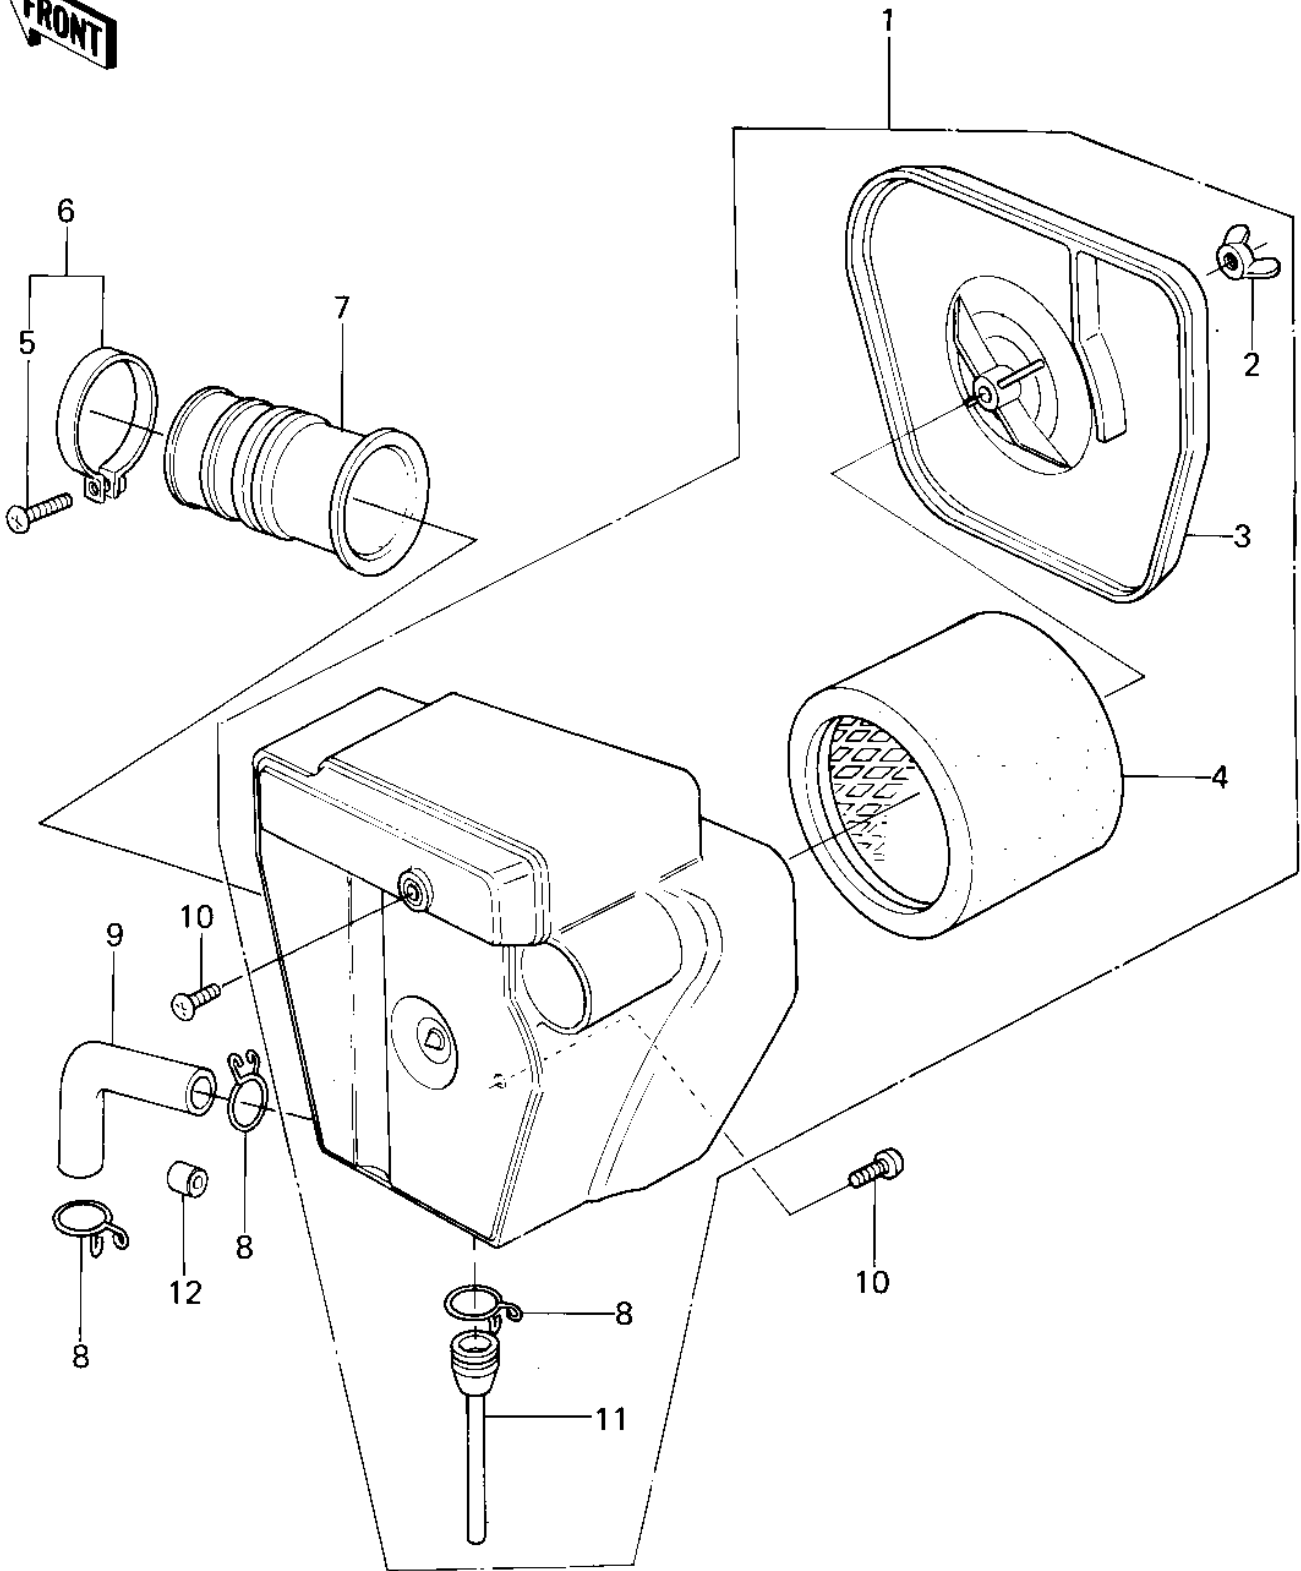

1979 KLR250 PARTS DIAGRAM

AIR CLEANER ('78-'79 KL250-A1/A1A/A2)

1979 KLR250 PARTS LIST

AIR CLEANER ('78-'79 KL250-A1/A1A/A2)

ITEM NAME	PART NUMBER	QUANTITY
AIR CLEANER ASSY (Ref # 1)	11010-1037	1
AIR CLEANER ASSY (Ref # 1)	11010-1037	1
NUT,AIR CLEANER CAP (Ref # 2)	92016-062	1
CAP,AIR CLEANER (Ref # 3)	11012-1088	1
ELEMENT,AIR CLNR (Ref # 4)	11013-1003	1
SCREW-PAN-CROS,5X25 (Ref # 5)	220B0525	1
CLAMP,CARBURETOR (Ref # 6)	92037-1021	1
DUCT,CLEANER-CARB (Ref # 7)	14073-1003	1
CLAMP,BREATHER TUBE (Ref # 8)	92037-213	3
TUBE,BREATHER (Ref # 9)	92059-1004	1
SCREW PAN HEAD 6X10 (Ref # 10)	220B0610	2
TUBE,AIR CLNR DRAIN (Ref # 11)	92059-1020	1
BREATHER VALVE (Ref # 12)	92062-1002	1