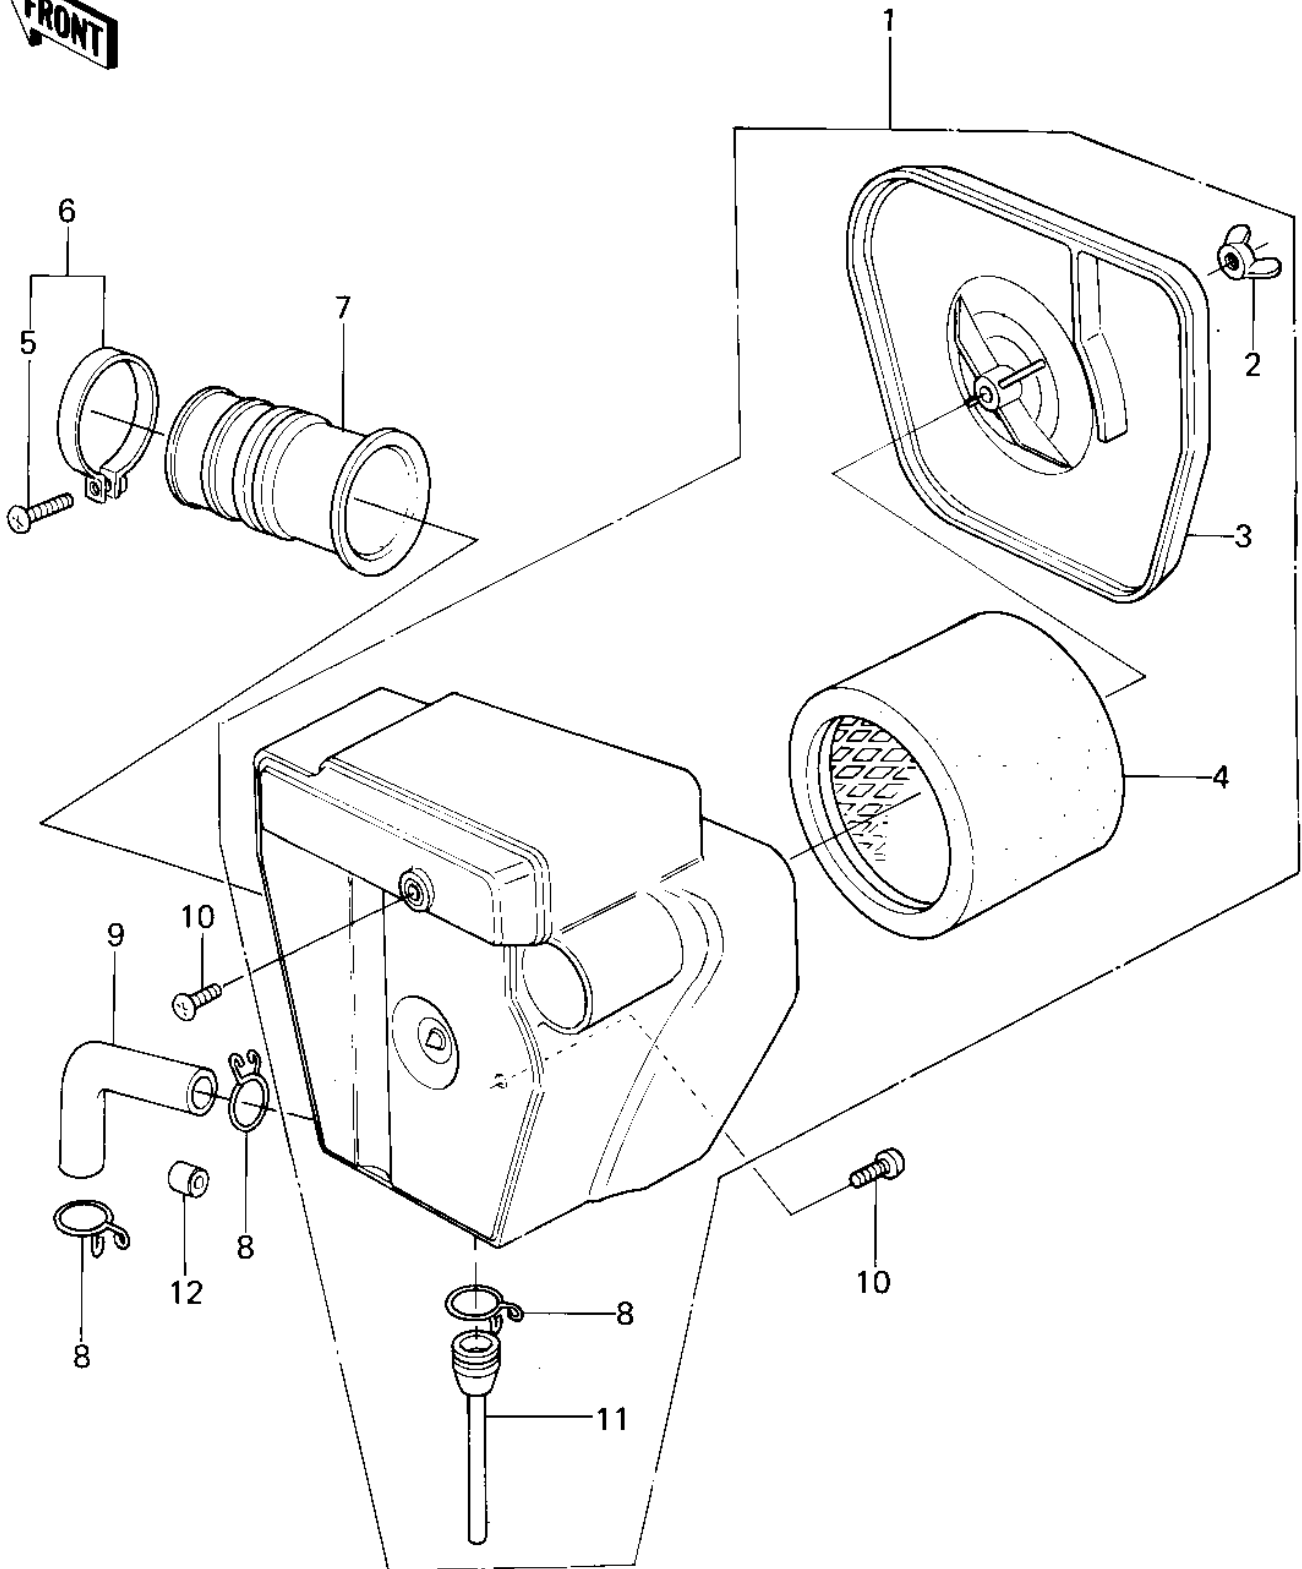

## 1978 KLR250 PARTS DIAGRAM

AIR CLEANER ('78-'79 KL250-A1/A1A/A2)

## 1978 KLR250 PARTS LIST

AIR CLEANER ('78-'79 KL250-A1/A1A/A2)

ITEM NAME	PART NUMBER	QUANTITY
AIR CLEANER ASSY (Ref # 1)	11010-1037	2
NUT,AIR CLEANER CAP (Ref # 2)	92016-062	1
CAP,AIR CLEANER (Ref # 3)	11012-1088	1
ELEMENT,AIR CLNR (Ref # 4)	11013-1003	1
SCREW-PAN-CROS,5X25 (Ref # 5)	220B0525	1
CLAMP,CARBURETOR (Ref # 6)	92037-1021	1
DUCT,CLEANER-CARB (Ref # 7)	14073-1003	1
CLAMP,BREATHER TUBE (Ref # 8)	92037-213	1
TUBE,BREATHER (Ref # 9)	92059-1004	1
SCREW PAN HEAD 6X10 (Ref # 10)	220B0610	1
TUBE,AIR CLNR DRAIN (Ref # 11)	92059-1020	1
BREATHER VALVE (Ref # 12)	92062-1002	1