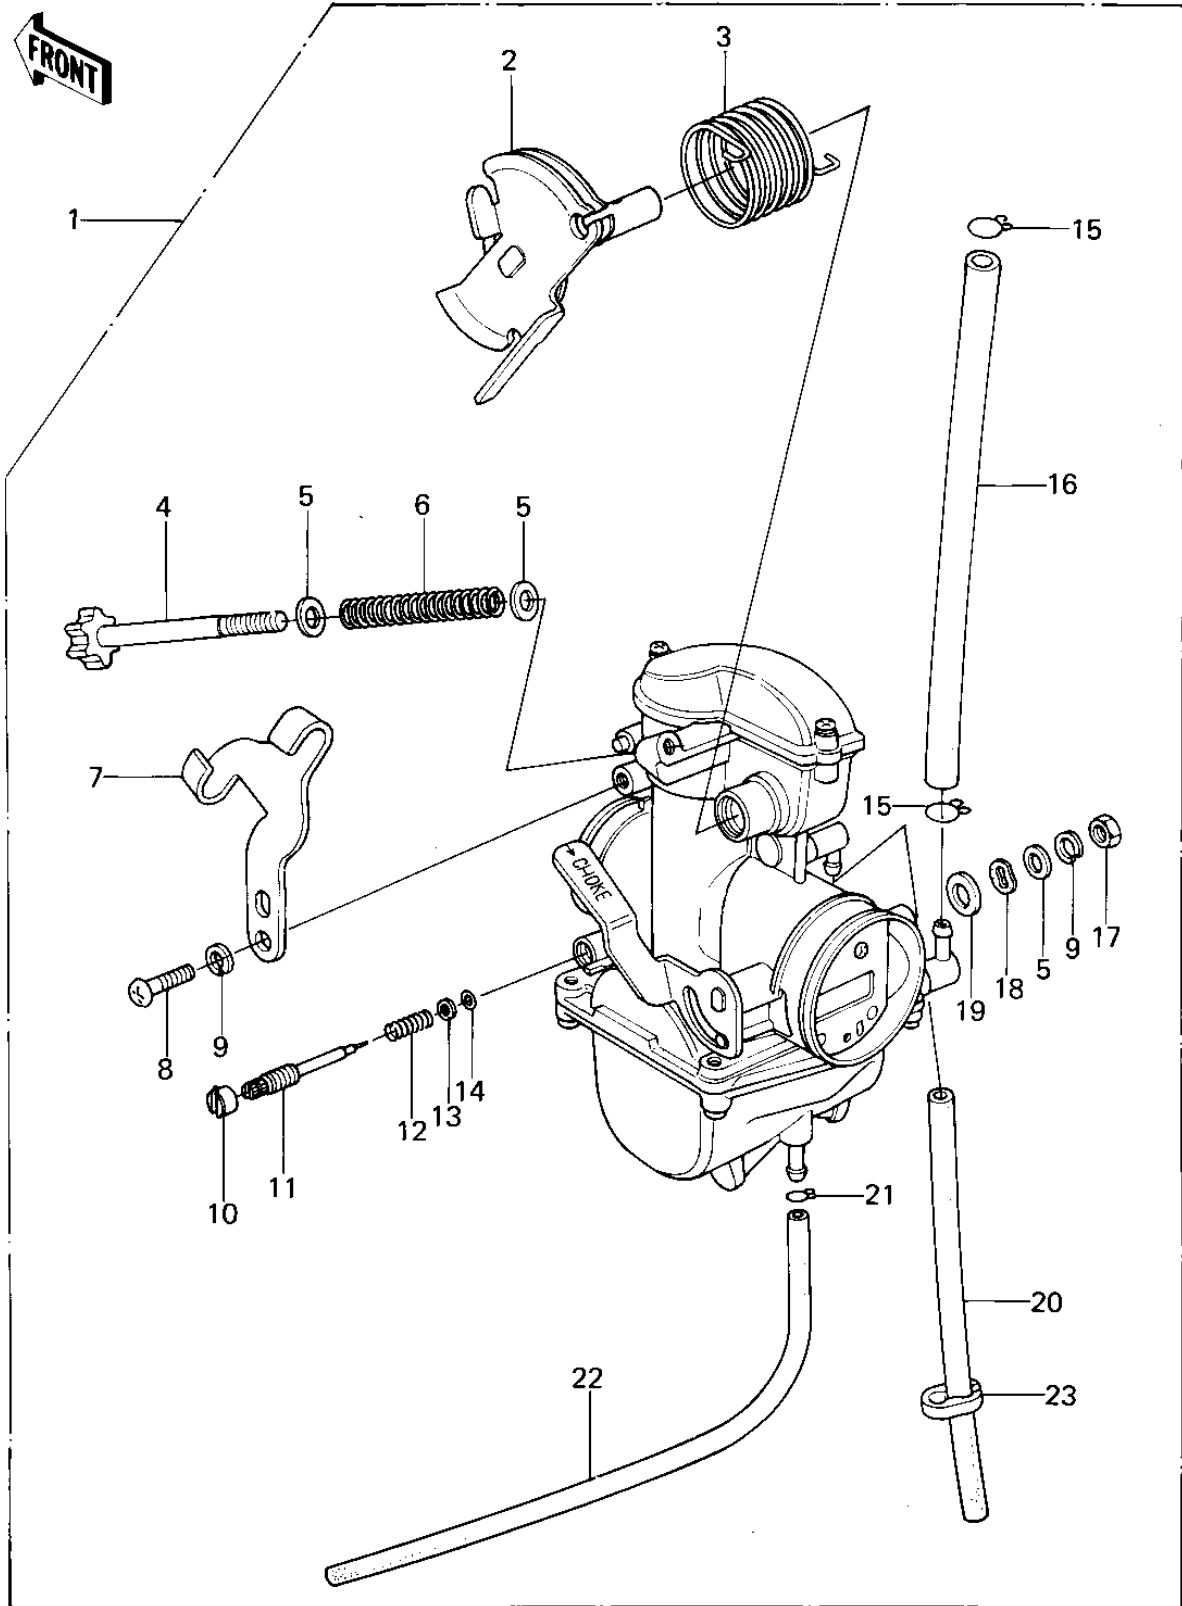

# 1979 KLR250 PARTS DIAGRAM

CARBURETOR ASSY ('78-'79 KL250-A1/A1A/A2)

# 1979 KLR250 PARTS LIST

CARBURETOR ASSY ('78-'79 KL250-A1/A1A/A2)

ITEM NAME	PART NUMBER	QUANTITY
CARBURETOR ASSY (Ref # 1)	16001-1148	1
CARBURETOR ASSY (Ref # 1)	16001-1148	1
CARBURETOR,RH,OUTSIDE (Ref # 1)	16001-1405	1
SHAFT,THROTTLE (Ref # 2)	16041-1001	1
SHAFT,THROTTLE (Ref # 2)	16041-1002	1
SPRING (Ref # 3)	92081-1056	1
SCREW,THROTTLE STOP (Ref # 4)	16021-1001	1
WASHER PLAIN 5MM (Ref # 5)	410B0500	3
SPRING,THR.STOP SCREW (Ref # 6)	92081-1005	1
PLATE,STAY (Ref # 7)	13169-1095	1
SCREW-PAN-CROS (Ref # 8)	220B0514	1
WASHER SPRING 5MM (Ref # 9)	461F0500	2
CAP,JET NEEDLE (Ref # 10)	11012-3727	1
SCREW,PILOT ADJUST (Ref # 11)	16014-1011	1
SPRING,PIROT ADJ SCRW (Ref # 12)	92081-1002	1
WASHER,PLAIN (Ref # 13)	92022-1003	1
O RING,PILOT ADJ (Ref # 14)	92055-1002	1
CLAMP,FUEL HOSE (Ref # 15)	92037-1040	2
HOSE,FUEL INLET (Ref # 16)	92059-1001	1
NUT,5MM (Ref # 17)	311B0500	1
WASHER,SPRING (Ref # 18)	92022-1055	1
WASHER PLAIN 6MM (Ref # 19)	410B0600	1
HOSE (Ref # 20)	92059-110	1
CLAMP,TUBE,OVERFLOW (Ref # 21)	92037-1142	1
HOSE,FUEL OVERFLOW (Ref # 22)	92059-1046	1
CLAMP,OVERFLOW (Ref # 23)	92037-1067	1