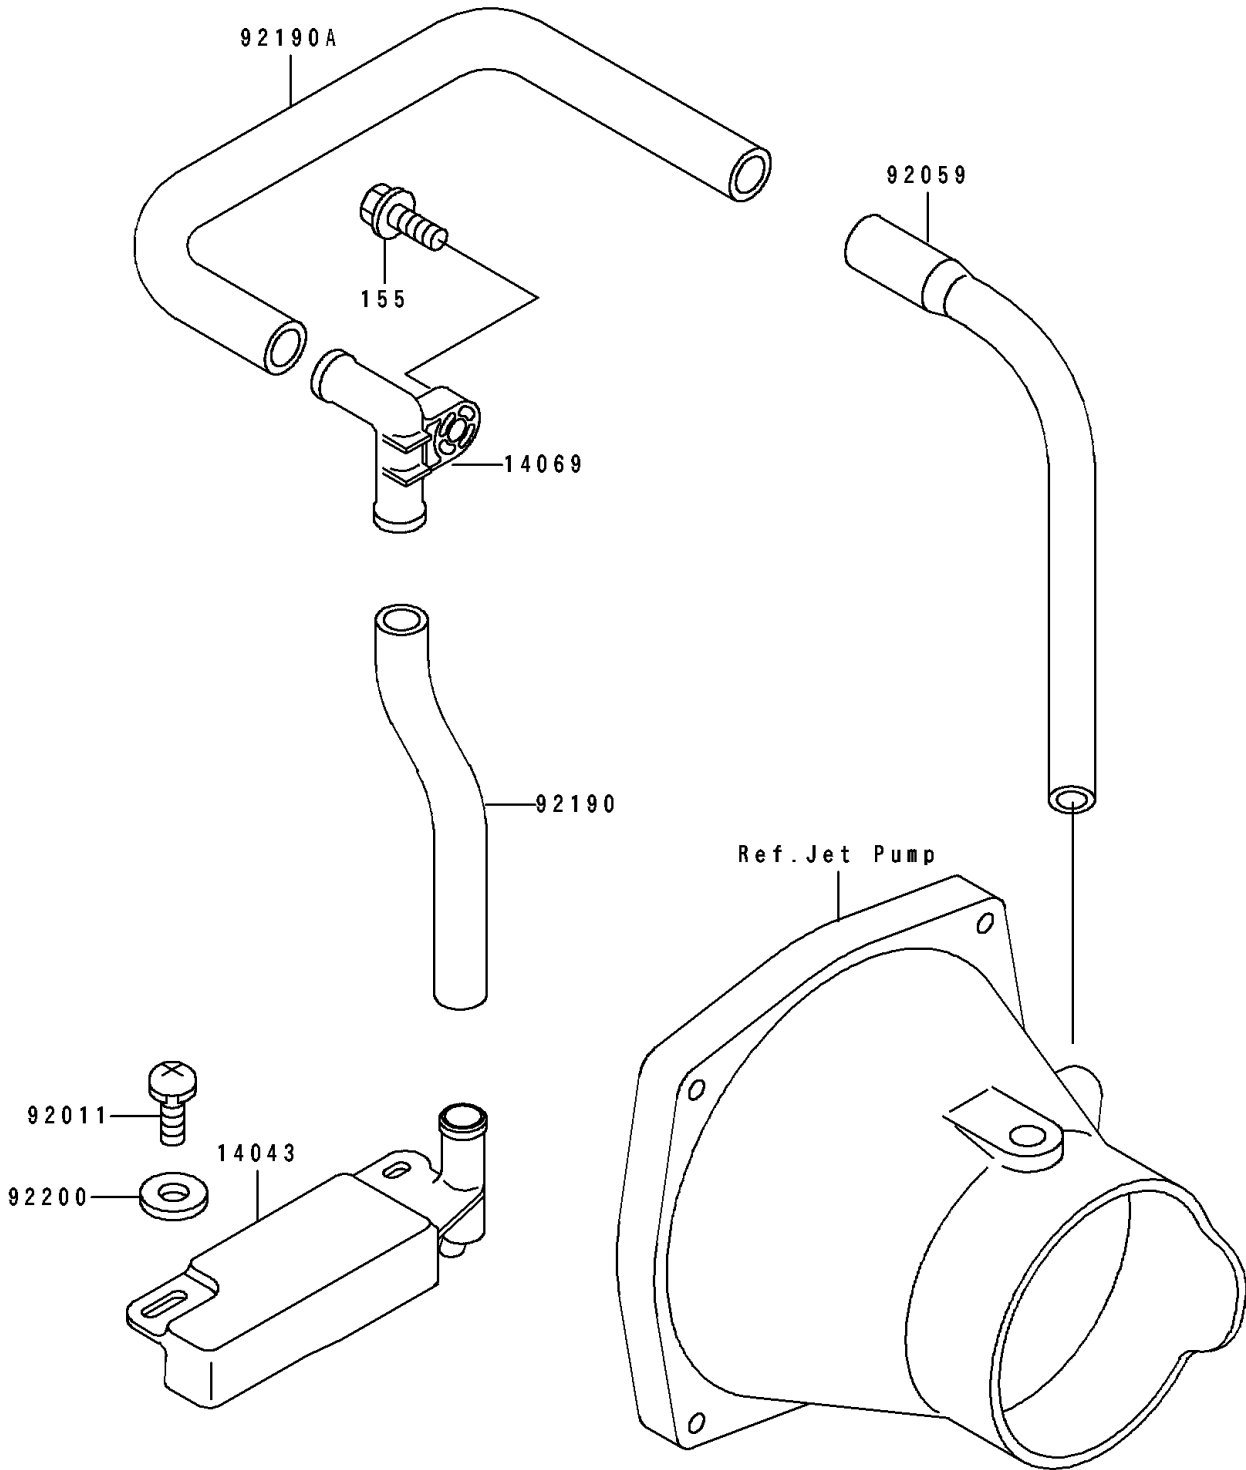

1991 650 SX PARTS DIAGRAM

Bilge

F 3145

1991 650 SX PARTS LIST

Bilge

ITEM NAME	PART NUMBER	QUANTITY
FILTER (Ref # 14043)	14043-3707	1
BREATHER,BILGE (Ref # 14069)	14069-3705	1
SCREW,TAPPING (Ref # 92011)	92011-561	2
TUBE,L=200 (Ref # 92059)	92059-3894	1
TUBE,FILTER-BREATHER (Ref # 92190)	92190-3743	1
TUBE,BREATHER-BULKHEAD (Ref # 92190A)	92190-3744	1
WASHER,5.9X16X1.5 (Ref # 92200)	92200-3714	2
BOLT-WSP-SMALL,8X25 (Ref # 155)	155R0825	1