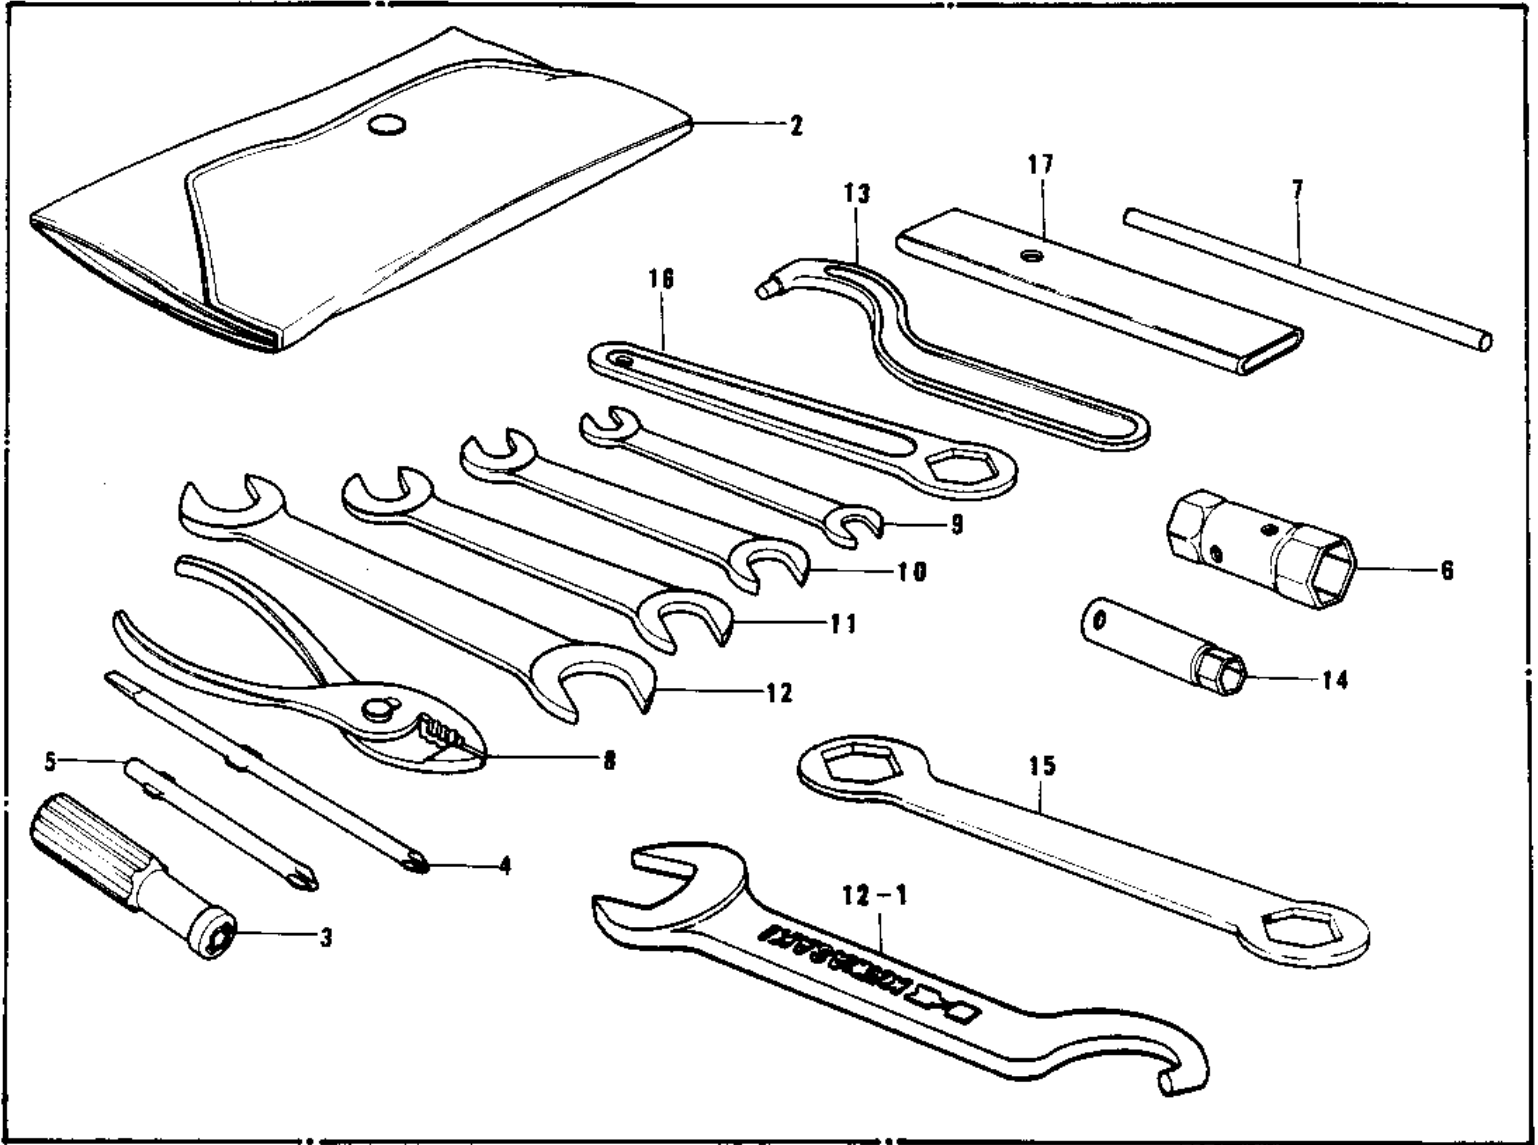

1975 Mach I PARTS DIAGRAM

OWNER TOOLS

1975 Mach I PARTS LIST

OWNER TOOLS

ITEM NAME	PART NUMBER	QUANTITY
UNAVAILABLE IN PRICE BOOK (Ref # 1)	56007-024	
TOOL KIT (Ref # 1)	56007-037	
*** N.L.A.*** (Canada) (Ref # 1)	56007-028	
*** N.L.A.*** (Canada) (Ref # 1)	56007-054	
BAG,TOOL (Ref # 2)	56008-008	
BAG,TOOL (Ref # 2)	56008-008	
92106-1001 (Canada) (Ref # 3)	92106-002	
TOOL-DRIVER (Ref # 4)	92107-1052	
SCREW DRIVER #3 PHLIP (Ref # 5)	92107-005	
92110-012 (Canada) (Ref # 6)	92110-008	
WRENCH,BOX,17X21 (Ref # 6)	92110-012	
92111-005 (Canada) (Ref # 7)	92111-007	
BAR,SPARK PLUG WRENCH (Ref # 7)	92111-005	
92112-003 (Canada) (Ref # 8)	92112-001	
PLIERS,160MM (Ref # 8)	92112-003	
UNAVAILABLE IN PRICE BOOK (Ref # 9)	960B1012	
WRENCH,OPEN,8X10 (Ref # 9)	92126-001	
UNAVAILABLE IN PRICE BOOK (Ref # 10)	960B1013	
WRENCH,OPEN END,12X13 (Ref # 10)	92126-002	
UNAVAILABLE IN PRICE BOOK (Ref # 11)	960B1417	
UNAVAILABLE IN PRICE BOOK (Ref # 12)	960B1921	
92110-1010 (Canada) (Ref # 12)	92126-007	
*** N.L.A.*** (Canada) (Ref # 12-1)	92126-012	
HOOK-SHOCK ABNBR ADST (Ref # 13)	92108-005	
92110-1035 (Canada) (Ref # 13)	92108-007	
WRENCH BOX 10MM (Ref # 14)	92110-007	
WRENCH BOX 24X32 (Ref # 15)	92109-002	
92110-1022 (Canada) (Ref # 15)	92108-009	
WRENCH,BOX,32MM (Ref # 16)	92108-010	

1975 Mach I PARTS LIST

OWNER TOOLS

ITEM NAME	PART NUMBER	QUANTITY
TOOL-WRENCH,BOX END,2 (Ref # 16)	92110-1147	
BAR, WRENCH (Ref # 17)	92111-004	
LIQUID GASKET (Ref # 18)	92104-002	
57001-1243 (Canada) (Ref # 19)	56019-100	
57001-1216 (Canada) (Ref # 20)	56019-106	