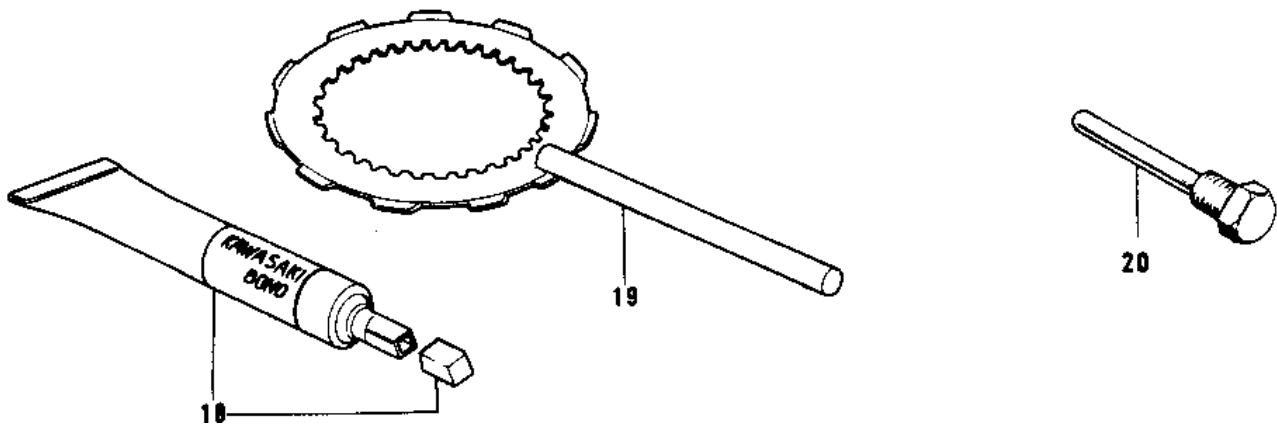

1975 Mach I PARTS DIAGRAM

OWNER TOOLS

1975 Mach I PARTS LIST

OWNER TOOLS

ITEM NAME	PART NUMBER	QUANTITY
UNAVAILABLE IN PRICE BOOK (Ref # 1)	56007-024	
TOOL KIT (Ref # 1)	56007-037	
*** N.L.A.*** (Canada) (Ref # 1)	56007-028	
*** N.L.A.*** (Canada) (Ref # 1)	56007-054	
BAG,TOOL (Ref # 2)	56008-008	
BAG,TOOL (Ref # 2)	56008-008	
92106-1001 (Canada) (Ref # 3)	92106-002	
TOOL-DRIVER (Ref # 4)	92107-1052	
SCREW DRIVER #3 PHLIP (Ref # 5)	92107-005	
92110-012 (Canada) (Ref # 6)	92110-008	
WRENCH,BOX,17X21 (Ref # 6)	92110-012	
92111-005 (Canada) (Ref # 7)	92111-007	
BAR,SPARK PLUG WRENCH (Ref # 7)	92111-005	
92112-003 (Canada) (Ref # 8)	92112-001	
PLIERS,160MM (Ref # 8)	92112-003	
UNAVAILABLE IN PRICE BOOK (Ref # 9)	960B1012	
WRENCH,OPEN,8X10 (Ref # 9)	92126-001	
UNAVAILABLE IN PRICE BOOK (Ref # 10)	960B1013	
WRENCH,OPEN END,12X13 (Ref # 10)	92126-002	
UNAVAILABLE IN PRICE BOOK (Ref # 11)	960B1417	
UNAVAILABLE IN PRICE BOOK (Ref # 12)	960B1921	
92110-1010 (Canada) (Ref # 12)	92126-007	
*** N.L.A.*** (Canada) (Ref # 12-1)	92126-012	
HOOK-SHOCK ABNBR ADST (Ref # 13)	92108-005	
92110-1035 (Canada) (Ref # 13)	92108-007	
WRENCH BOX 10MM (Ref # 14)	92110-007	
WRENCH BOX 24X32 (Ref # 15)	92109-002	
92110-1022 (Canada) (Ref # 15)	92108-009	
WRENCH,BOX,32MM (Ref # 16)	92108-010	

1975 Mach I PARTS LIST

OWNER TOOLS

ITEM NAME	PART NUMBER	QUANTITY
TOOL-WRENCH,BOX END,2 (Ref # 16)	92110-1147	
BAR, WRENCH (Ref # 17)	92111-004	
LIQUID GASKET (Ref # 18)	92104-002	
57001-1243 (Canada) (Ref # 19)	56019-100	
57001-1216 (Canada) (Ref # 20)	56019-106	