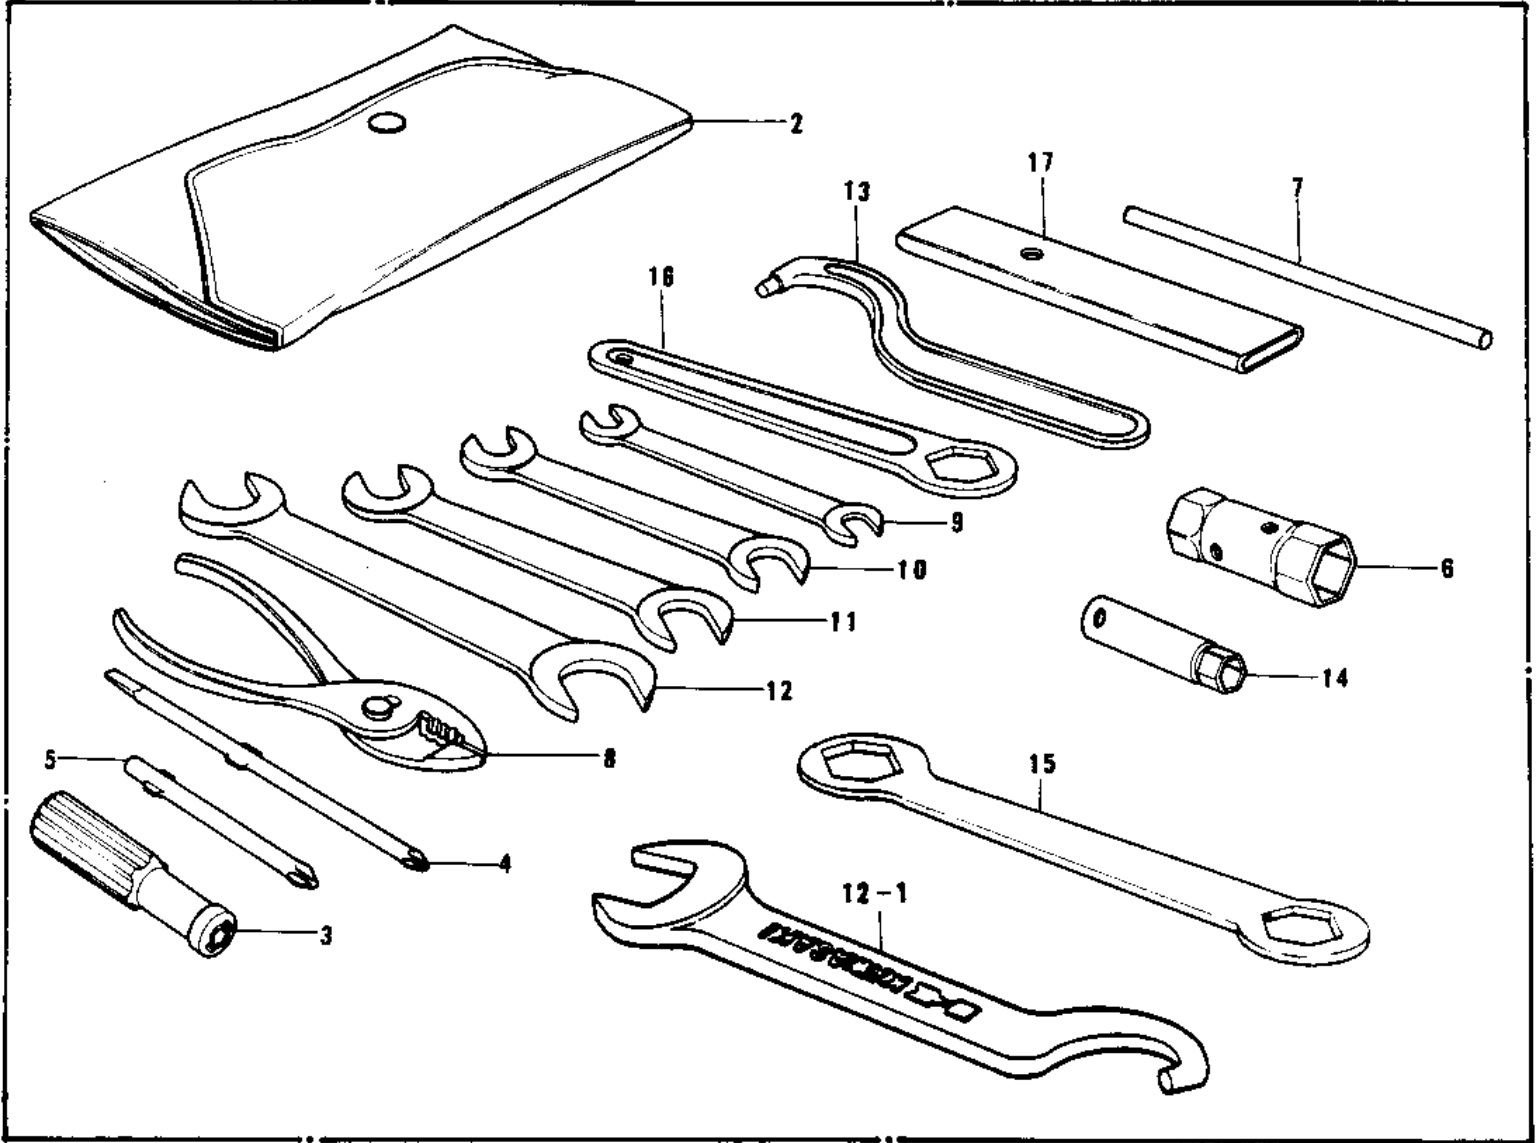

1974 Mach I PARTS DIAGRAM

OWNER TOOLS