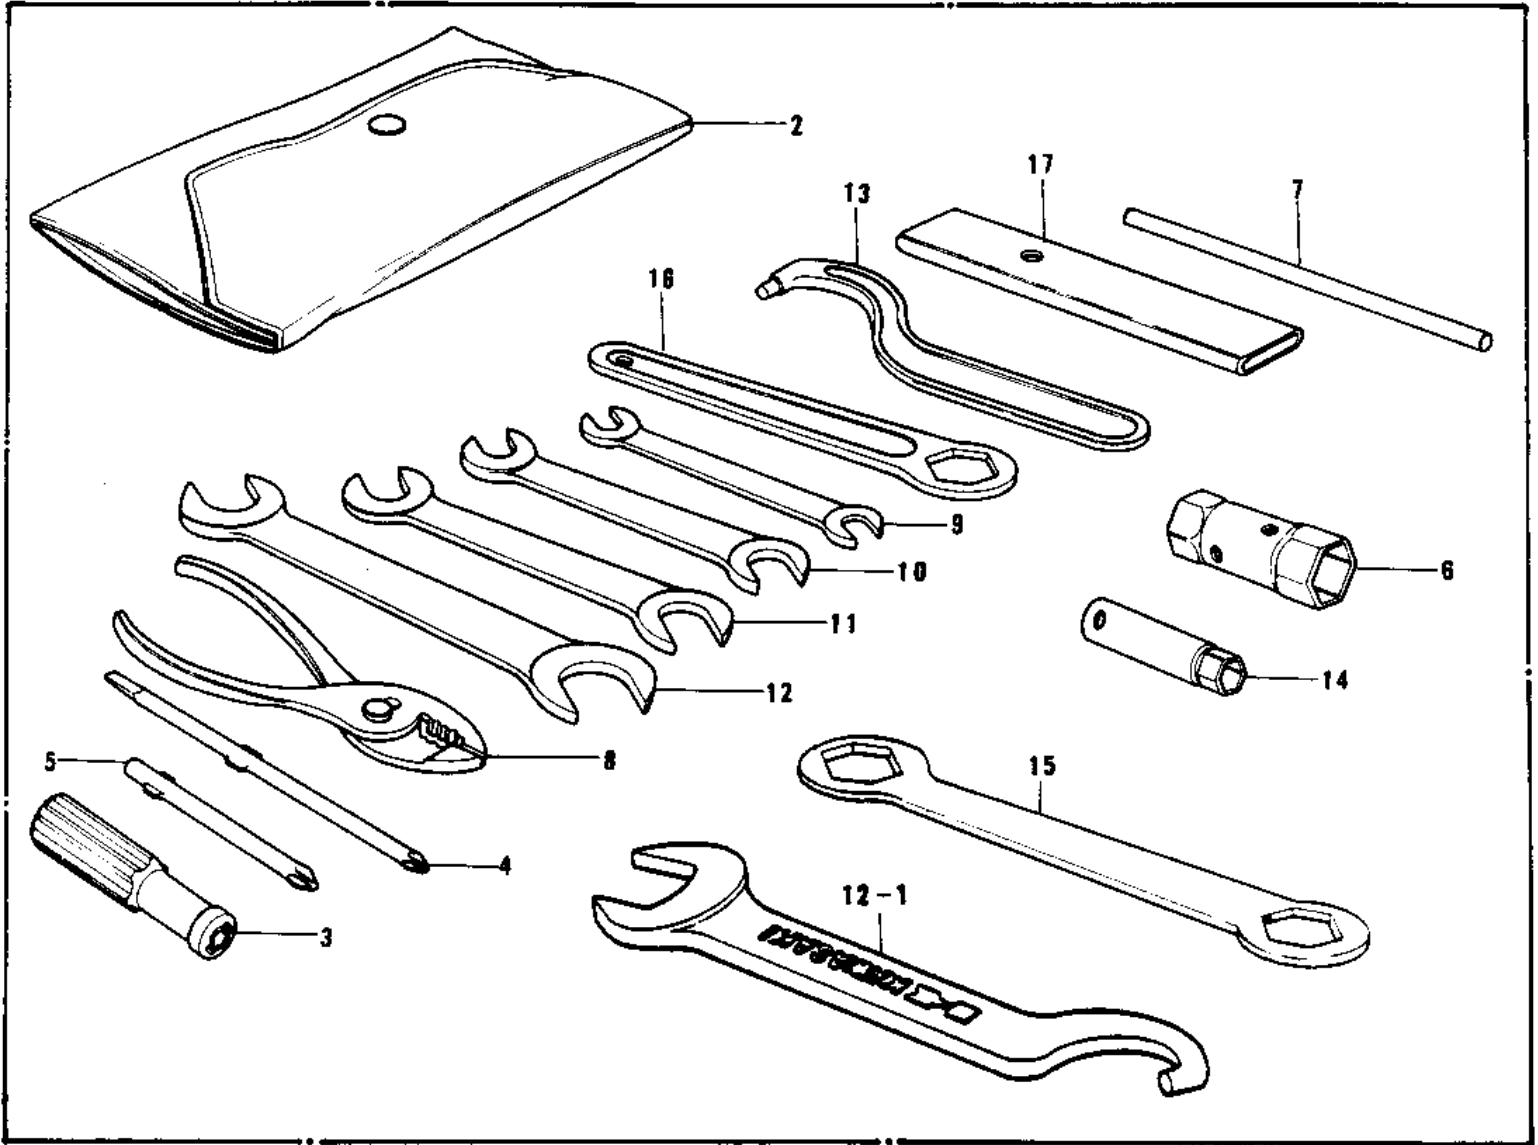

1974 Mach I PARTS DIAGRAM

OWNER TOOLS

1974 Mach I PARTS LIST

OWNER TOOLS

ITEM NAME	PART NUMBER	QUANTITY
UNAVAILABLE IN PRICE BOOK (Ref # 1)	56007-024	
TOOL KIT (Ref # 1)	56007-037	
*** N.L.A.*** (Canada) (Ref # 1)	56007-028	
*** N.L.A.*** (Canada) (Ref # 1)	56007-054	
BAG,TOOL (Ref # 2)	56008-008	
BAG,TOOL (Ref # 2)	56008-008	
92106-1001 (Canada) (Ref # 3)	92106-002	
TOOL-DRIVER (Ref # 4)	92107-1052	
SCREW DRIVER #3 PHILIP (Ref # 5)	92107-005	
92110-012 (Canada) (Ref # 6)	92110-008	
WRENCH,BOX,17X21 (Ref # 6)	92110-012	
92111-005 (Canada) (Ref # 7)	92111-007	
BAR,SPARK PLUG WRENCH (Ref # 7)	92111-005	
92112-003 (Canada) (Ref # 8)	92112-001	
PLIERS,160MM (Ref # 8)	92112-003	
UNAVAILABLE IN PRICE BOOK (Ref # 9)	960B1012	
WRENCH,OPEN,8X10 (Ref # 9)	92126-001	
UNAVAILABLE IN PRICE BOOK (Ref # 10)	960B1013	
WRENCH,OPEN END,12X13 (Ref # 10)	92126-002	
UNAVAILABLE IN PRICE BOOK (Ref # 11)	960B1417	
UNAVAILABLE IN PRICE BOOK (Ref # 12)	960B1921	
92110-1010 (Canada) (Ref # 12)	92126-007	
*** N.L.A.*** (Canada) (Ref # 12-1)	92126-012	
HOOK-SHOCK ABNBR ADST (Ref # 13)	92108-005	
92110-1035 (Canada) (Ref # 13)	92108-007	
WRENCH BOX 10MM (Ref # 14)	92110-007	
WRENCH BOX 24X32 (Ref # 15)	92109-002	
92110-1022 (Canada) (Ref # 15)	92108-009	
WRENCH,BOX,32MM (Ref # 16)	92108-010	

1974 Mach I PARTS LIST

OWNER TOOLS

ITEM NAME	PART NUMBER	QUANTITY
TOOL-WRENCH,BOX END,2 (Ref # 16)	92110-1147	
BAR, WRENCH (Ref # 17)	92111-004	
LIQUID GASKET (Ref # 18)	92104-002	
57001-1243 (Canada) (Ref # 19)	56019-100	
57001-1216 (Canada) (Ref # 20)	56019-106	