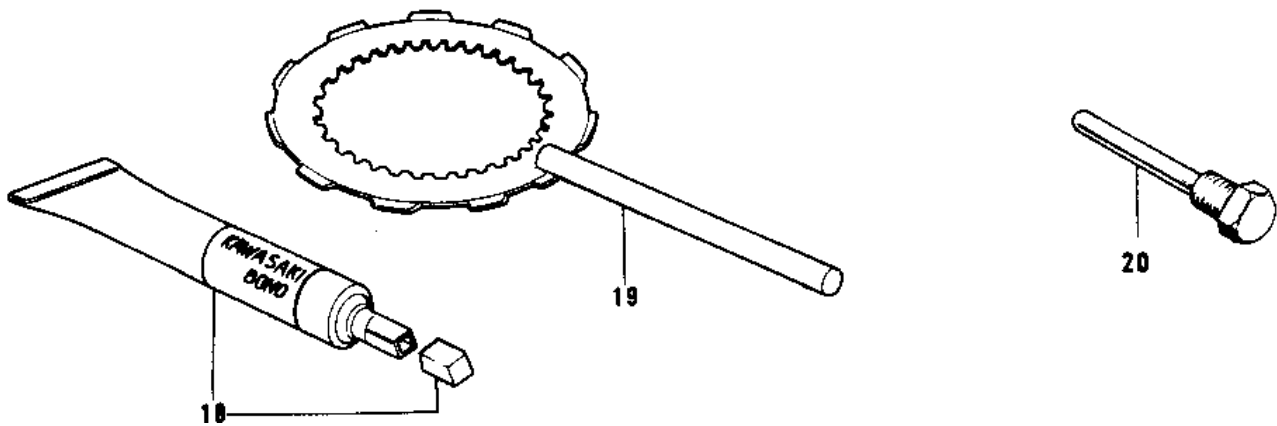

1974 Mach I PARTS DIAGRAM

OWNER TOOLS

1974 Mach I PARTS LIST

OWNER TOOLS

ITEM NAME	PART NUMBER	QUANTITY
UNAVAILABLE IN PRICE BOOK (Ref # 1)	56007-024	
TOOL KIT (Ref # 1)	56007-037	
*** N.L.A.*** (Canada) (Ref # 1)	56007-028	
*** N.L.A.*** (Canada) (Ref # 1)	56007-054	
BAG,TOOL (Ref # 2)	56008-008	
BAG,TOOL (Ref # 2)	56008-008	
92106-1001 (Canada) (Ref # 3)	92106-002	
TOOL-DRIVER (Ref # 4)	92107-1052	
SCREW DRIVER #3 PHILIP (Ref # 5)	92107-005	
92110-012 (Canada) (Ref # 6)	92110-008	
WRENCH,BOX,17X21 (Ref # 6)	92110-012	
92111-005 (Canada) (Ref # 7)	92111-007	
BAR,SPARK PLUG WRENCH (Ref # 7)	92111-005	
92112-003 (Canada) (Ref # 8)	92112-001	
PLIERS,160MM (Ref # 8)	92112-003	
UNAVAILABLE IN PRICE BOOK (Ref # 9)	960B1012	
WRENCH,OPEN,8X10 (Ref # 9)	92126-001	
UNAVAILABLE IN PRICE BOOK (Ref # 10)	960B1013	
WRENCH,OPEN END,12X13 (Ref # 10)	92126-002	
UNAVAILABLE IN PRICE BOOK (Ref # 11)	960B1417	
UNAVAILABLE IN PRICE BOOK (Ref # 12)	960B1921	
92110-1010 (Canada) (Ref # 12)	92126-007	
*** N.L.A.*** (Canada) (Ref # 12-1)	92126-012	
HOOK-SHOCK ABNBR ADST (Ref # 13)	92108-005	
92110-1035 (Canada) (Ref # 13)	92108-007	
WRENCH BOX 10MM (Ref # 14)	92110-007	
WRENCH BOX 24X32 (Ref # 15)	92109-002	
92110-1022 (Canada) (Ref # 15)	92108-009	
WRENCH,BOX,32MM (Ref # 16)	92108-010	

1974 Mach I PARTS LIST

OWNER TOOLS

ITEM NAME	PART NUMBER	QUANTITY
TOOL-WRENCH,BOX END,2 (Ref # 16)	92110-1147	
BAR, WRENCH (Ref # 17)	92111-004	
LIQUID GASKET (Ref # 18)	92104-002	
57001-1243 (Canada) (Ref # 19)	56019-100	
57001-1216 (Canada) (Ref # 20)	56019-106	