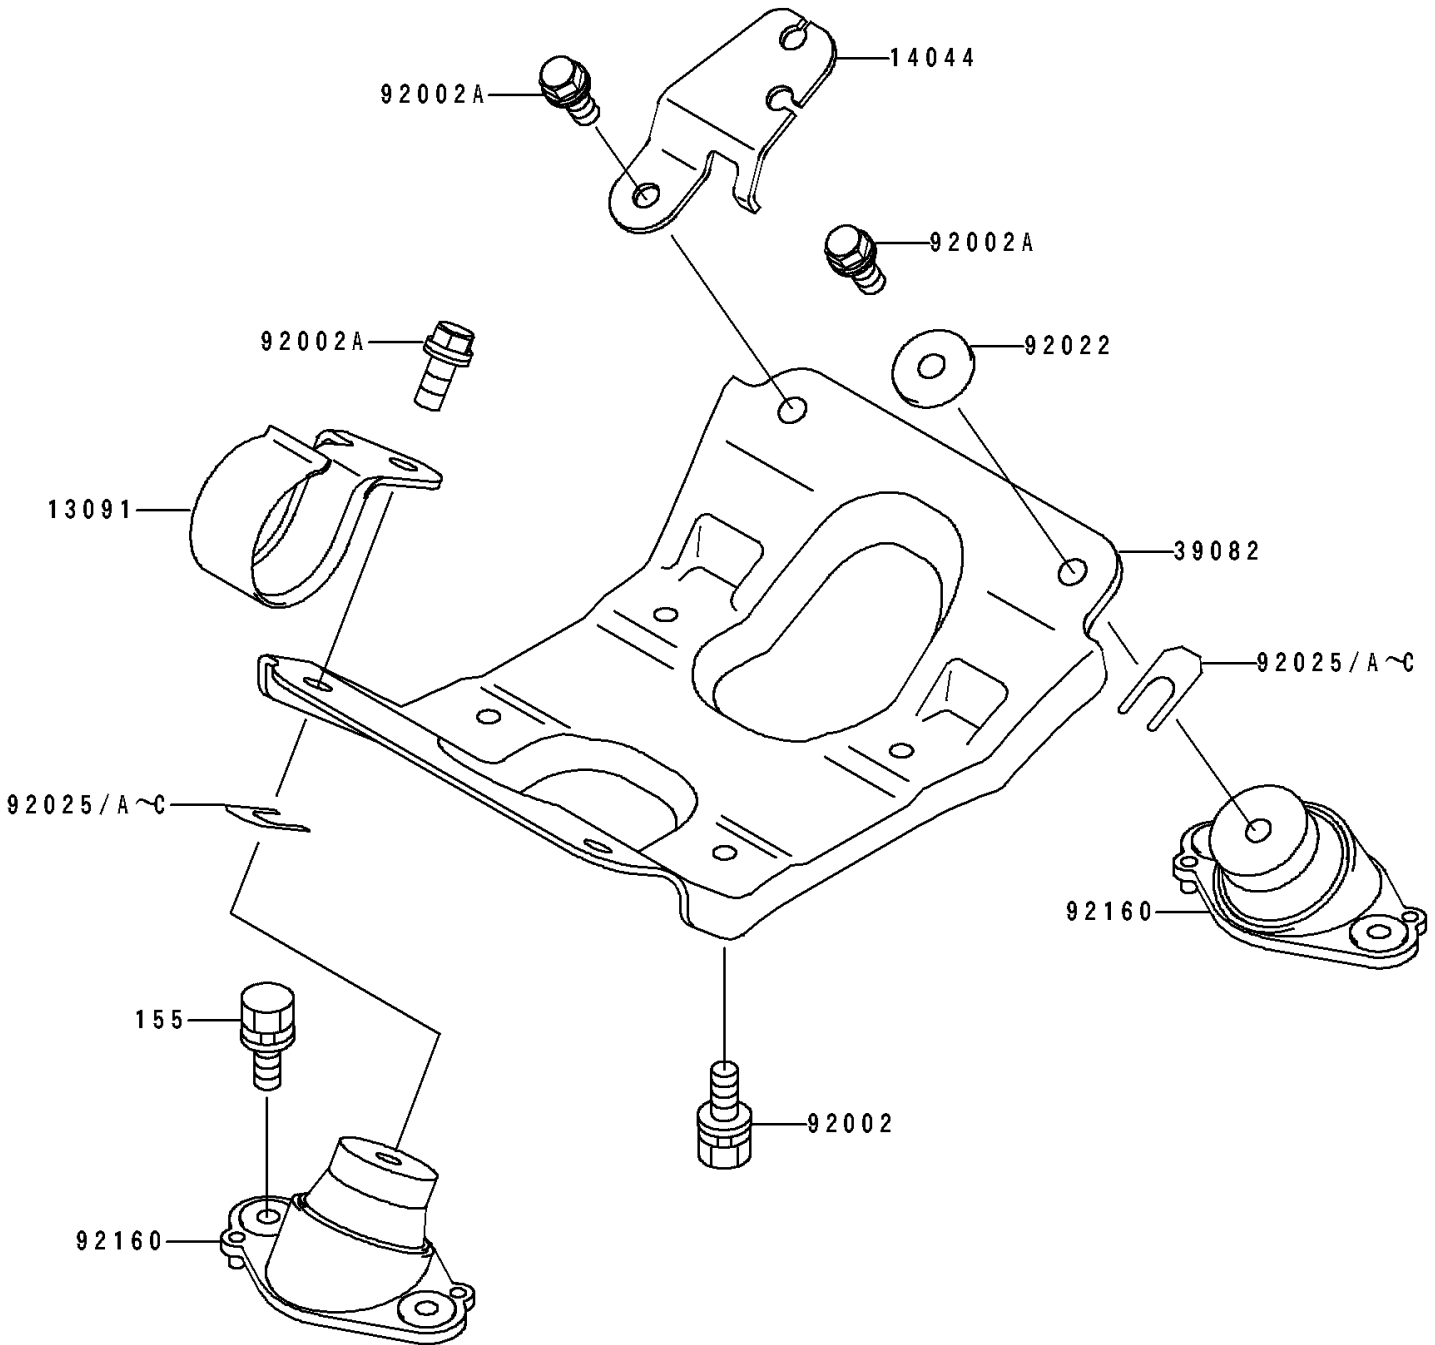

1991 650 SX PARTS DIAGRAM

Engine Mount

F3144

1991 650 SX PARTS LIST

Engine Mount

ITEM NAME	PART NUMBER	QUANTITY
HOLDER (Ref # 13091)	13091-3754	1
HOLDER-CABLE (Ref # 14044)	14044-3712	1
MOUNT-ENGINE (Ref # 39082)	39082-3705	1
BOLT,10X25 (Ref # 92002)	92002-3765	4
BOLT,10X25 (Ref # 92002A)	92002-3770	4
WASHER,32X10.5X4 (Ref # 92022)	92022-3023	2
SHIM,T=0.3MM (Ref # 92025)	92025-3705	AR
SHIM,T=0.5MM (Ref # 92025A)	92025-3706	AR
SHIM,T=1.0MM (Ref # 92025B)	92025-3707	AR
SHIM,T=1.5MM (Ref # 92025C)	92025-3708	AR
DAMPER,ENGINE MOUNT (Ref # 92160)	92160-3757	4
BOLT-WSP-SMALL,8X20 (Ref # 155)	155R0820	8