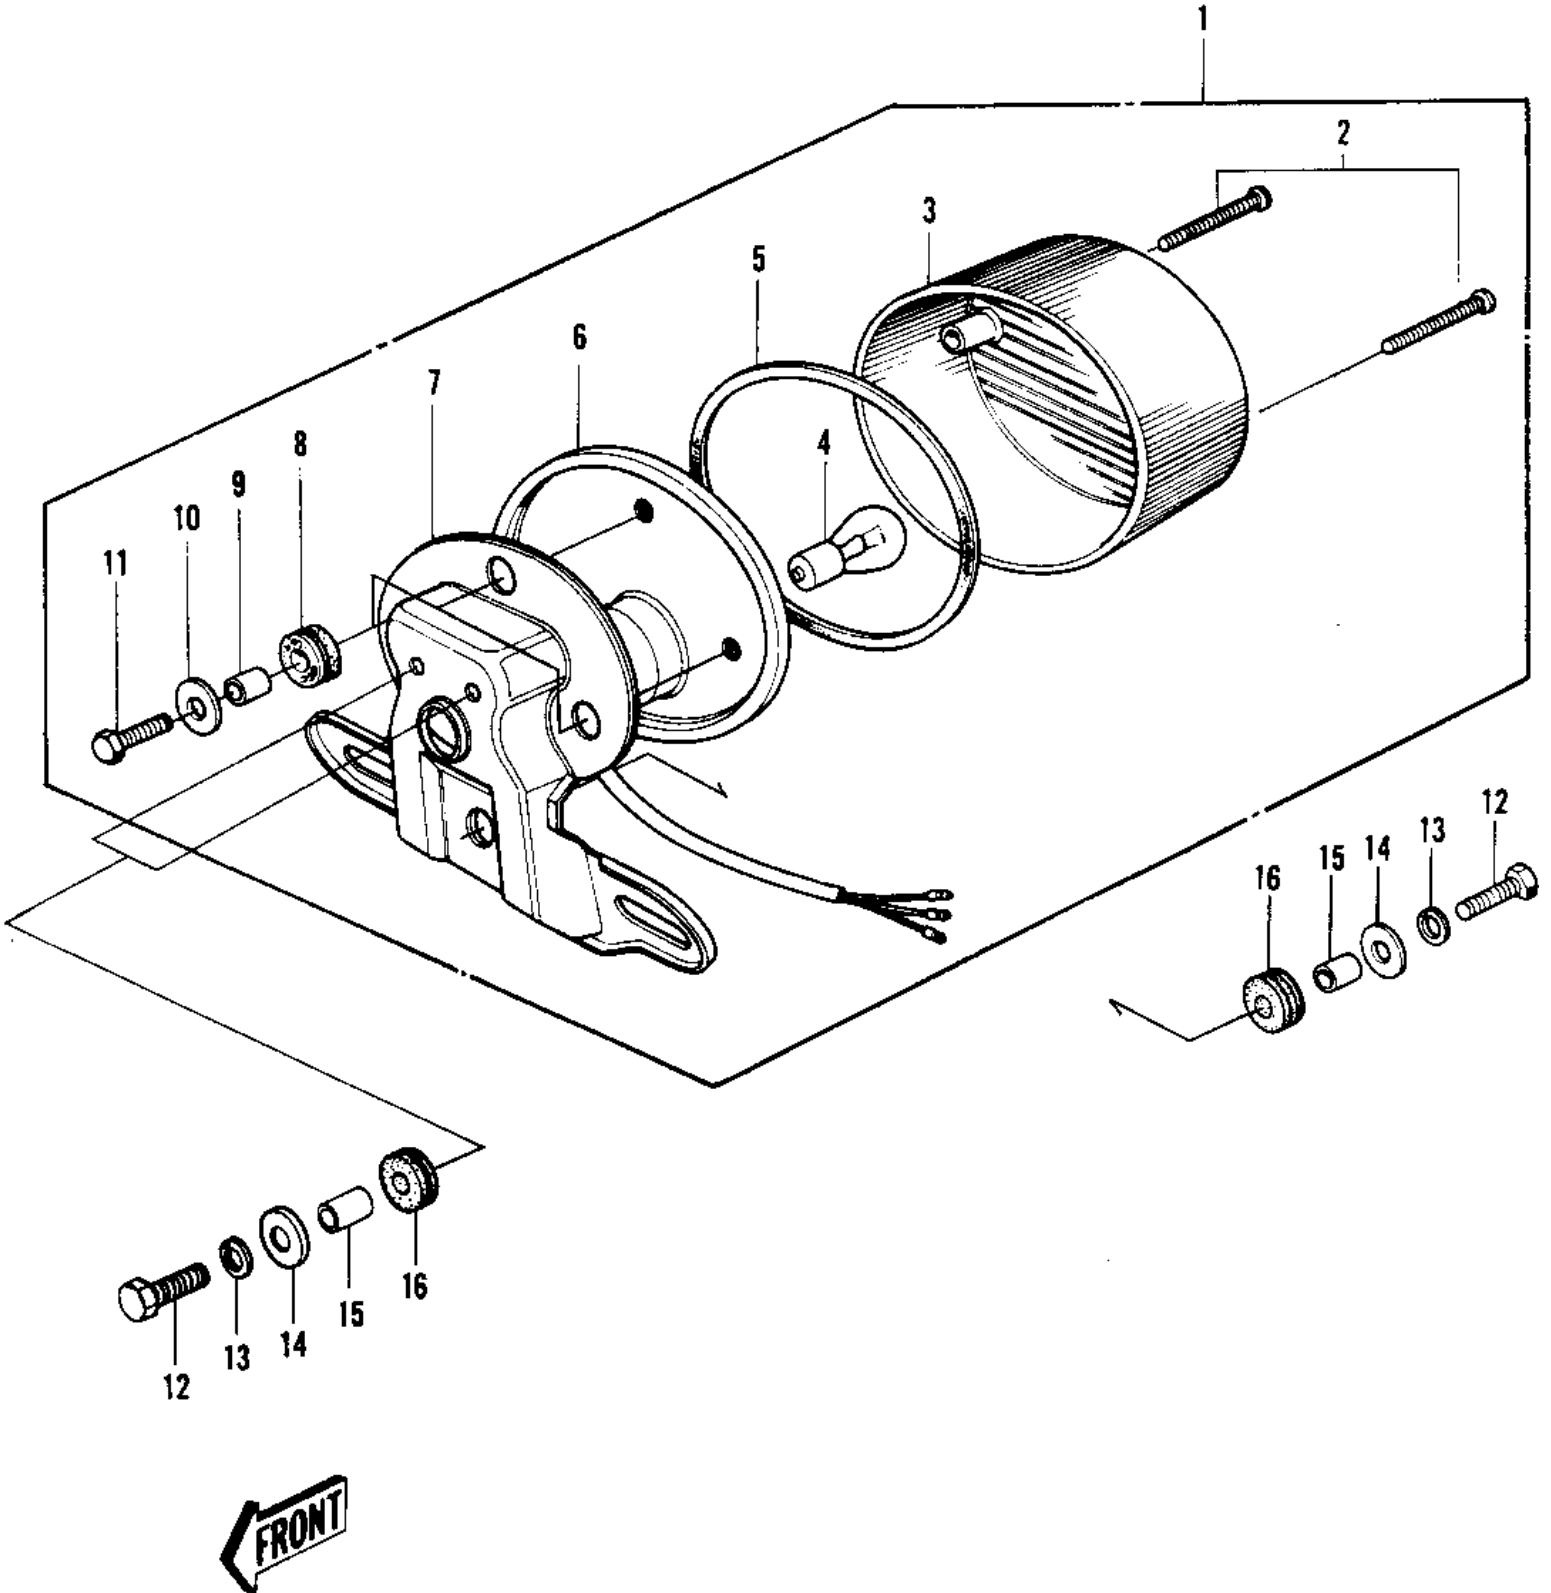

1974 Mach I PARTS DIAGRAM

TAILLIGHT

1974 Mach I PARTS LIST

TAILLIGHT

ITEM NAME	PART NUMBER	QUANTITY
LAMP ASSY-TAIL,BLACK (Ref # 1)	23024-026-21	
SCREW-PAN HEAD,4X35 (Ref # 2)	220E0435A	
LENS-TAIL LAMP (Ref # 3)	23026-023	
BULB,12V 32/3CP (Ref # 4)	92069-059	
BULB,12V 23/8W (Ref # 4)	92069-060	
GASKET-TAIL LAMP LENS (Ref # 5)	23028-018	
CASE,TAIL LAMP (Ref # 6)	23027-030	
BKT-LICENSE PLT,BLACK (Ref # 7)	23036-022-21	
DAMPER RUBBER (Ref # 8)	92075-076	
COLLAR,6.8X10X8.5 (Ref # 9)	92027-129	
WASHER 6.5X20X1.6T (Ref # 10)	92022-125	
BOLT 6X22 (Ref # 11)	112B0622	
BOLT 6X22 (Ref # 12)	112B0622	
WASHER SPRING 6MM (Ref # 13)	461F0600	
WASHER 6.5X20X1.6T (Ref # 14)	92022-125	
COLLAR 6.8X10X10.5 (Ref # 15)	92027-120	
DAMPER RUBBER (Ref # 16)	92075-112	