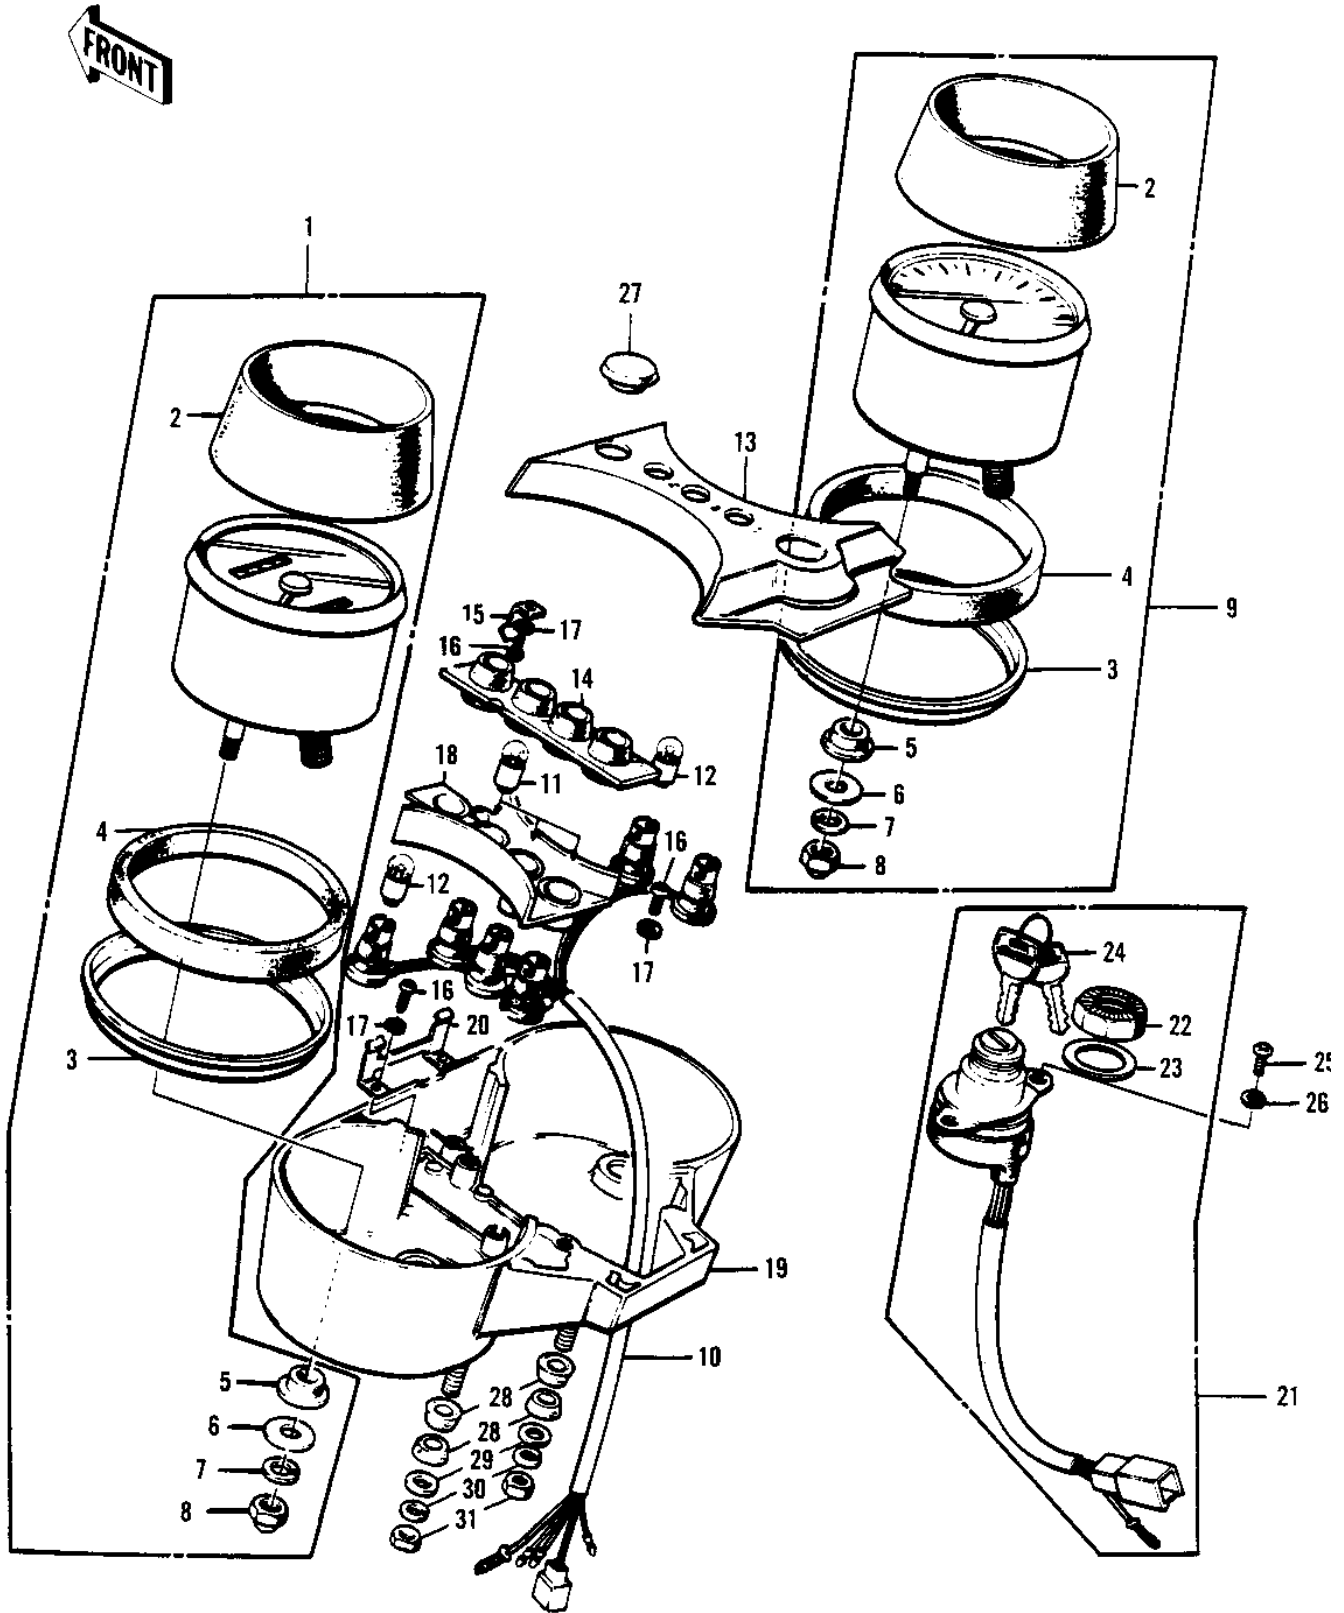

1974 Mach I PARTS DIAGRAM

METERS/IGNITION SWITCH

1974 Mach I PARTS LIST

METERS/IGNITION SWITCH

ITEM NAME	PART NUMBER	QUANTITY
SPEEDOMETER ASSY,MPH (Ref # 1)	25005-124	
SPEEDOMETER ASSY,MPH (Ref # 1)	25005-124	
SPEEDO ASSY,KPH (Canada) (Ref # 1)	25005-076	
COVER-METER (Ref # 2)	25012-012	
RING-METER (Ref # 3)	25026-001	
DAMPER RUBBER-METER (Ref # 4)	25019-015	
DAMPER RUBBER-METER (Ref # 5)	25019-013	
WASHER PLAIN 5MM (Ref # 6)	411B0500	
WASHER SPRING 5MM (Ref # 7)	461F0500	
NUT,5MM (Ref # 8)	92015-059	
TACHOMETER ASSY (Ref # 9)	25016-020	
SOCKET-METER (Ref # 10)	25011-029	
SOCKET,SPEEDOMETER (Ref # 10)	25011-030	
BULB 12V 1.5W (Ref # 11)	92069-017	
BULB 12V 3W (Ref # 12)	92069-018	
COVER-METER CASE (Ref # 13)	25023-002	
COVER,METER CASE (Ref # 13)	25023-009	
DAMPER RUBBER-METER (Ref # 14)	25019-014	
HOLDER-METER CASE COV (Ref # 15)	25014-004	
SCREW PAN HEAD 4X8 (Ref # 16)	220B0408	
WASHER SPRING 4MM (Ref # 17)	461F0400	
COVER-METER SOCKET (Ref # 18)	25023-003	
CASE-METER (Ref # 19)	25008-026	
HOLDER-METER CASE (Ref # 20)	25014-003	
SWITCH-ASSY (Ref # 21)	27005-1021	
SWITCH-ASSY (Ref # 21)	27005-1021	
NUT-IGNITION SWITCH (Ref # 22)	27007-003	
WASHER-IGNITION (Ref # 23)	27019-002	
KEY SET, #186 (Ref # 24)	27008-048-86	

1974 Mach I PARTS LIST

METERS/IGNITION SWITCH

ITEM NAME	PART NUMBER	QUANTITY
KEY SET,#190 (Ref # 24)	27008-048-90	
KEY SET,#901 (Ref # 24)	27008-055-01	
KEY SET,#910 (Ref # 24)	27008-055-10	
KEY,BLANK (Ref # 24)	27008-1024	
KEY,BLANK (Ref # 24)	27008-1025	
SCREW PAN HEAD 5X8 (Ref # 25)	220B0508	
WASHER SPRING 5MM (Ref # 26)	461F0500	
PLUG,RUBBER (Ref # 27)	92074-032	
DAMPER RUBBER (Ref # 28)	92075-080	
WASHER PLAIN 8MM (Ref # 29)	411B0800	
WASHER SPRING 8MM (Ref # 30)	461F0800	
NUT,8MM (Ref # 31)	311B0800	