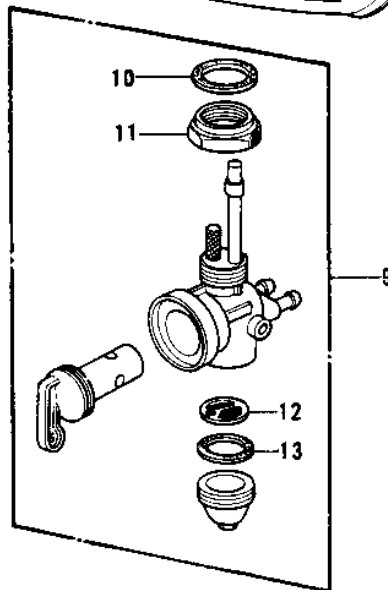

1974 Mach I PARTS DIAGRAM

FUEL TANK (KH250-A5)

1974 Mach I PARTS LIST

FUEL TANK (KH250-A5)

ITEM NAME	PART NUMBER	QUANTITY
CAP,FUEL TANK (Ref # 1)	51048-012	
PIN,HOOK (Ref # 2)	92043-126	
GASKET-FUEL TANK CAP (Ref # 3)	51059-008	
PIN,CAP HINGE (Ref # 4)	92043-127	
TANK-FUEL,C.S.RED (Ref # 5)	51001-110-3R	
CLAMP FUEL PIPE (Ref # 6)	92037-010	
PIPE-FUEL (Ref # 7)	92059-073	
TUBE (Ref # 8)	92059-074	
COCK ASSY,FUEL (Ref # 9)	51023-039	
GASKET-FUEL COCK JNT. (Ref # 10)	92065-081	
FUEL COCK JOINT NUT (Ref # 11)	51035-009	
STRAINER FUEL (Ref # 12)	51038-007	
GASKET FUEL COCK CUP (Ref # 13)	51037-010	