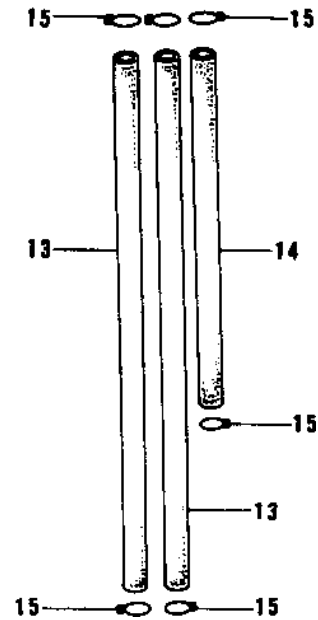

# 1974 Mach I PARTS DIAGRAM

FUEL TANK (S1-B/C)

# 1974 Mach I PARTS LIST

## FUEL TANK (S1-B/C)

ITEM NAME	PART NUMBER	QUANTITY
CAP ASSY,FUEL TANK (Ref # 1)	51048-007	
GASKET-FUEL TANK CAP (Ref # 2)	51059-008	
PIN,TANK CAP FIT (Ref # 3)	92043-096	
SPRING-HOOK (Ref # 4)	51053-003	
HOOK,FUEL TANK CAP (Ref # 5)	51063-002	
PIN,TANK CAP (Ref # 6)	92043-091	
TANK-FUEL,C.GREEN (Ref # 7)	51001-089-1Z	
TANK-FUEL,C.BLUE (Ref # 7)	51001-089-2L	
COCK ASSY,FUEL (Ref # 8)	51023-039	
GASKET-FUEL COCK JNT. (Ref # 9)	92065-081	
FUEL COCK JOINT NUT (Ref # 10)	51035-009	
STRAINER FUEL (Ref # 11)	51038-007	
GASKET FUEL COCK CUP (Ref # 12)	51037-010	
PIPE-FUEL (Ref # 13)	92059-073	
TUBE (Ref # 14)	92059-074	
CLAMP FUEL PIPE (Ref # 15)	92037-010	