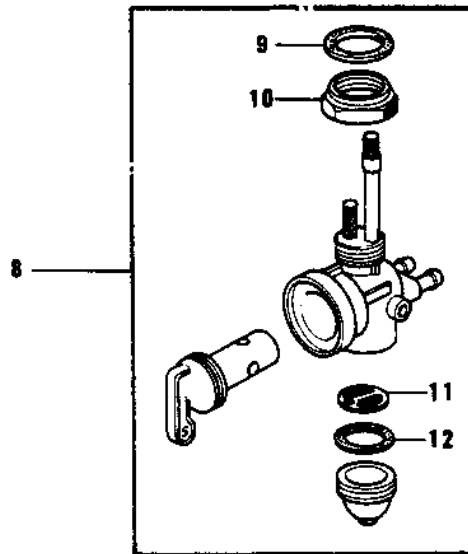

# 1974 Mach I PARTS DIAGRAM

FUEL TANK (S1-B/C)

# 1974 Mach I PARTS LIST

## FUEL TANK (S1-B/C)

ITEM NAME	PART NUMBER	QUANTITY
CAP ASSY,FUEL TANK (Ref # 1)	51048-007	
GASKET-FUEL TANK CAP (Ref # 2)	51059-008	
PIN,TANK CAP FIT (Ref # 3)	92043-096	
SPRING-HOOK (Ref # 4)	51053-003	
HOOK,FUEL TANK CAP (Ref # 5)	51063-002	
PIN,TANK CAP (Ref # 6)	92043-091	
TANK-FUEL,C.GREEN (Ref # 7)	51001-089-1Z	
TANK-FUEL,C.BLUE (Ref # 7)	51001-089-2L	
COCK ASSY,FUEL (Ref # 8)	51023-039	
GASKET-FUEL COCK JNT. (Ref # 9)	92065-081	
FUEL COCK JOINT NUT (Ref # 10)	51035-009	
STRAINER FUEL (Ref # 11)	51038-007	
GASKET FUEL COCK CUP (Ref # 12)	51037-010	
PIPE-FUEL (Ref # 13)	92059-073	
TUBE (Ref # 14)	92059-074	
CLAMP FUEL PIPE (Ref # 15)	92037-010	