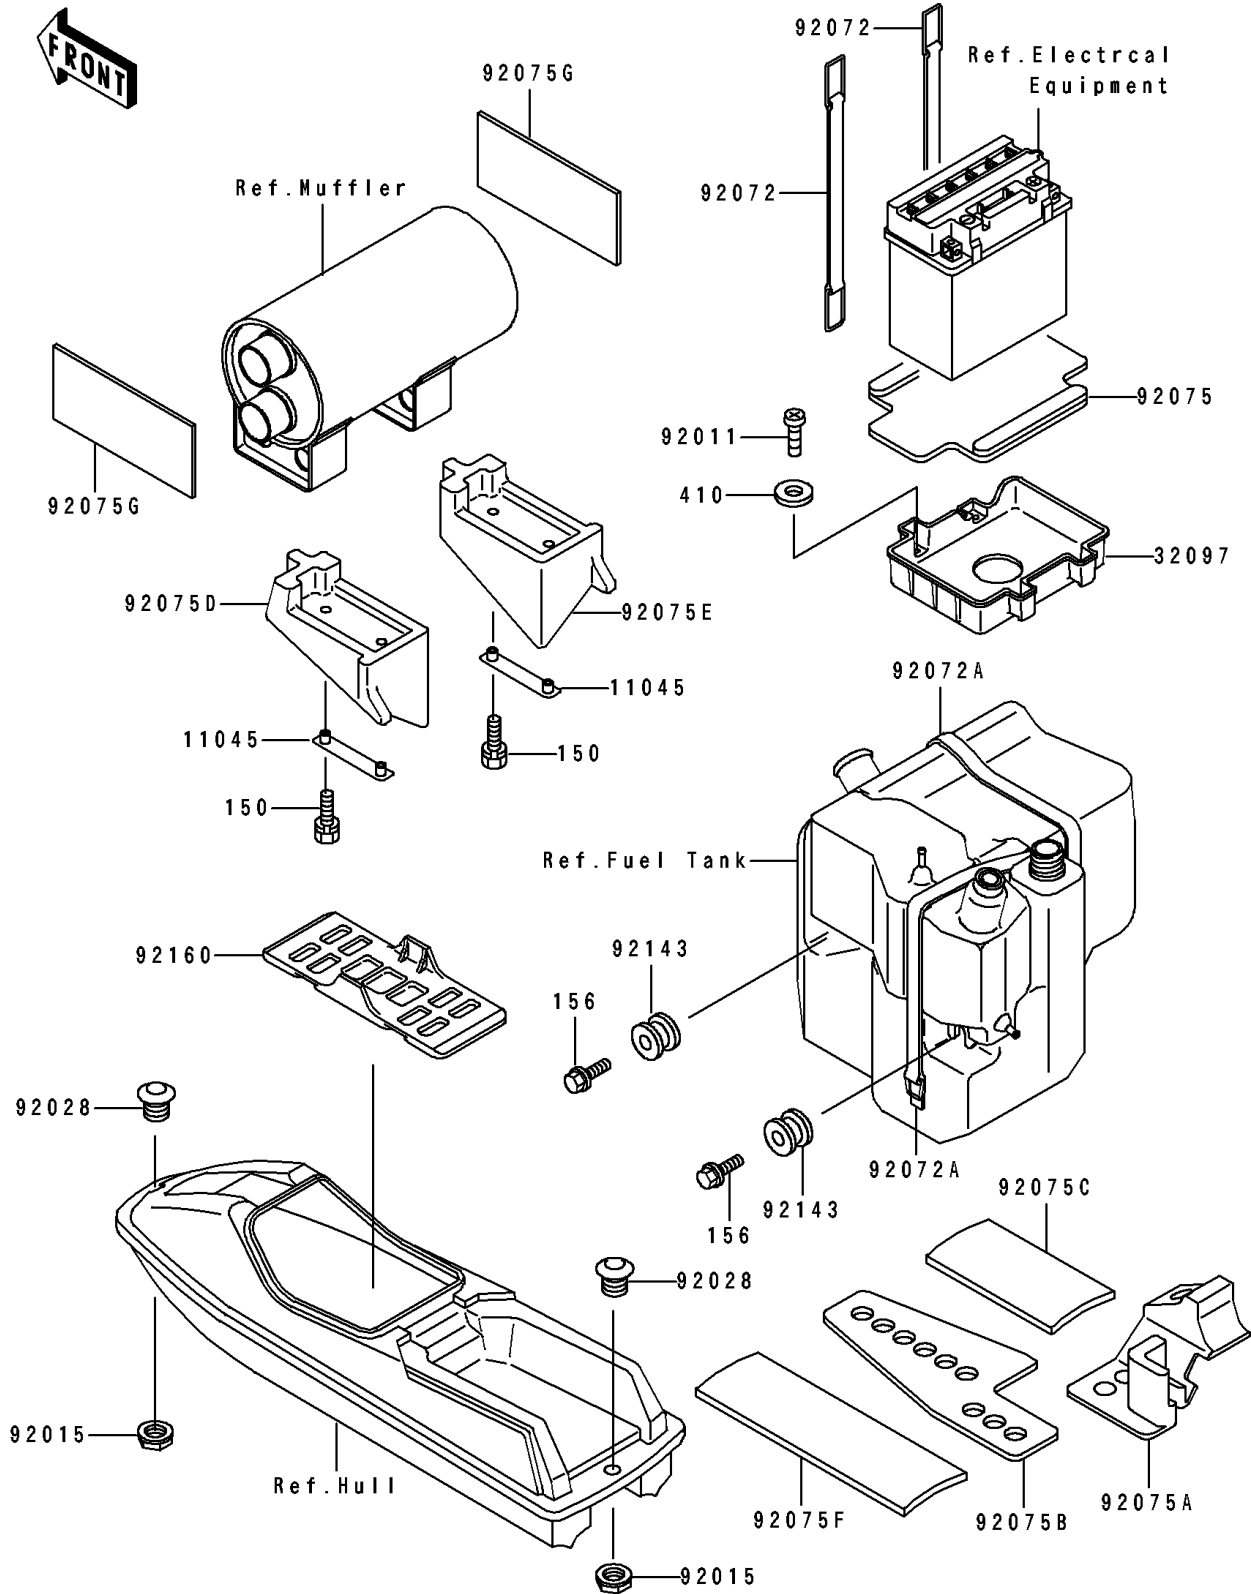

1993 650 SX PARTS DIAGRAM

Hull Fitting

F3143

1993 650 SX PARTS LIST

Hull Fitting

ITEM NAME	PART NUMBER	QUANTITY
BRACKET (Ref # 11045)	11045-3764	2
CASE-BATTERY (Ref # 32097)	32097-3702	1
SCREW,TAPPING (Ref # 92011)	92011-561	4
NUT (Ref # 92015)	92015-3779	2
BUSHING (Ref # 92028)	92028-3734	2
BAND,BATTERY,L=366 (Ref # 92072)	92072-3706	2
BAND,L=544 (Ref # 92072A)	92072-3709	2
DAMPER,BATTERY (Ref # 92075)	92075-3714	1
DAMPER,FUEL TANK,RR (Ref # 92075A)	92075-3754	1
DAMPER,FUEL TANK,CNT (Ref # 92075B)	92075-3755	1
DAMPER,FUEL TANK,RH (Ref # 92075C)	92075-3756	1
DAMPER (Ref # 92075D)	92075-3763	1
DAMPER (Ref # 92075E)	92075-3764	1
DAMPER,FUEL TANK (Ref # 92075F)	92075-521	1
DAMPER,MUFFLER (Ref # 92075G)	92075-522	2
COLLAR (Ref # 92143)	92143-3705	2
DAMPER (Ref # 92160)	92160-3711	1
BOLT-WS,6X22 (Ref # 150)	150R0622	4
BOLT-WP,6X22 (Ref # 156)	156R0622	2
WASHER-PLAIN-SMALL,6MM (Ref # 410)	410S0600	4