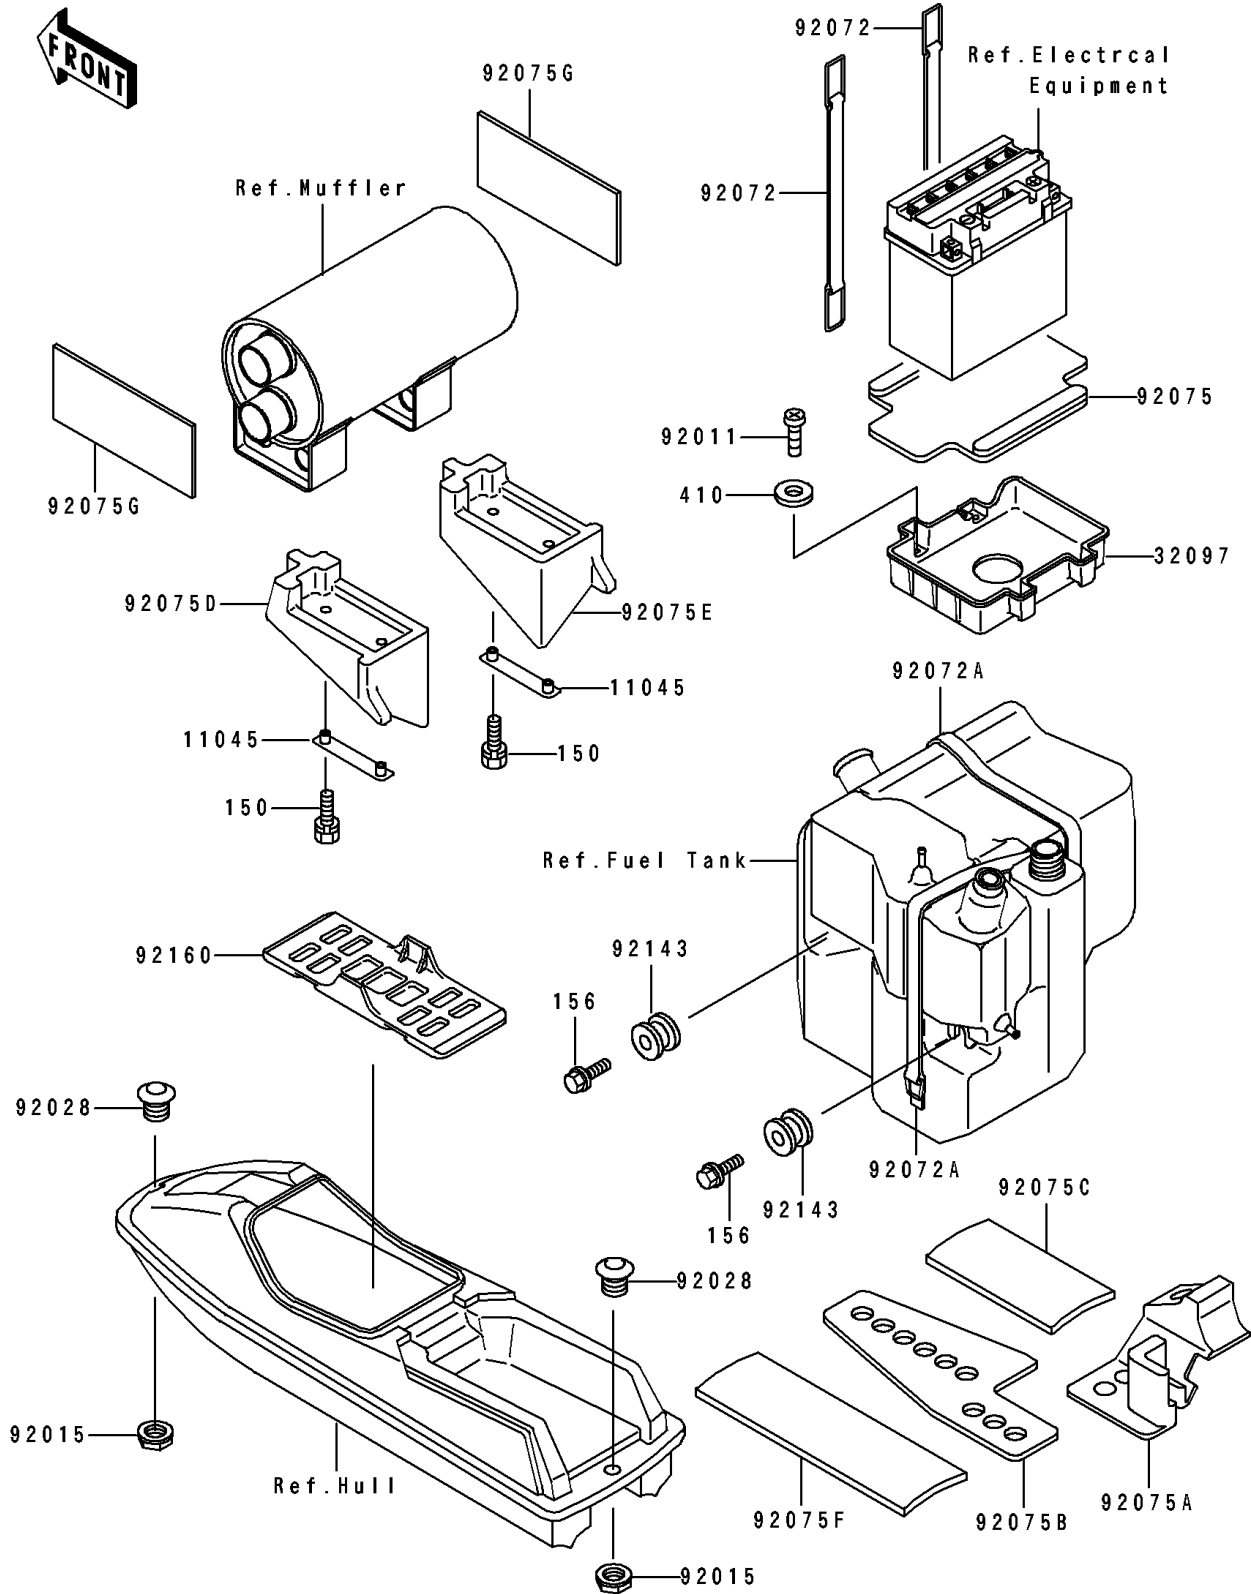

# 1991 650 SX PARTS DIAGRAM

Hull Fitting

F3143

# 1991 650 SX PARTS LIST

Hull Fitting

ITEM NAME	PART NUMBER	QUANTITY
BRACKET (Ref # 11045)	11045-3764	2
CASE-BATTERY (Ref # 32097)	32097-3702	1
SCREW,TAPPING (Ref # 92011)	92011-561	4
NUT (Ref # 92015)	92015-3779	2
BUSHING (Ref # 92028)	92028-3734	2
BAND,BATTERY,L=366 (Ref # 92072)	92072-3706	2
BAND,L=544 (Ref # 92072A)	92072-3709	2
DAMPER,BATTERY (Ref # 92075)	92075-3714	1
DAMPER,FUEL TANK,RR (Ref # 92075A)	92075-3754	1
DAMPER,FUEL TANK,CNT (Ref # 92075B)	92075-3755	1
DAMPER,FUEL TANK,RH (Ref # 92075C)	92075-3756	1
DAMPER (Ref # 92075D)	92075-3763	1
DAMPER (Ref # 92075E)	92075-3764	1
DAMPER,FUEL TANK (Ref # 92075F)	92075-521	1
DAMPER,MUFFLER (Ref # 92075G)	92075-522	2
COLLAR (Ref # 92143)	92143-3705	2
DAMPER (Ref # 92160)	92160-3711	1
BOLT-WS,6X22 (Ref # 150)	150R0622	4
BOLT-WP,6X22 (Ref # 156)	156R0622	2
WASHER-PLAIN-SMALL,6MM (Ref # 410)	410S0600	4