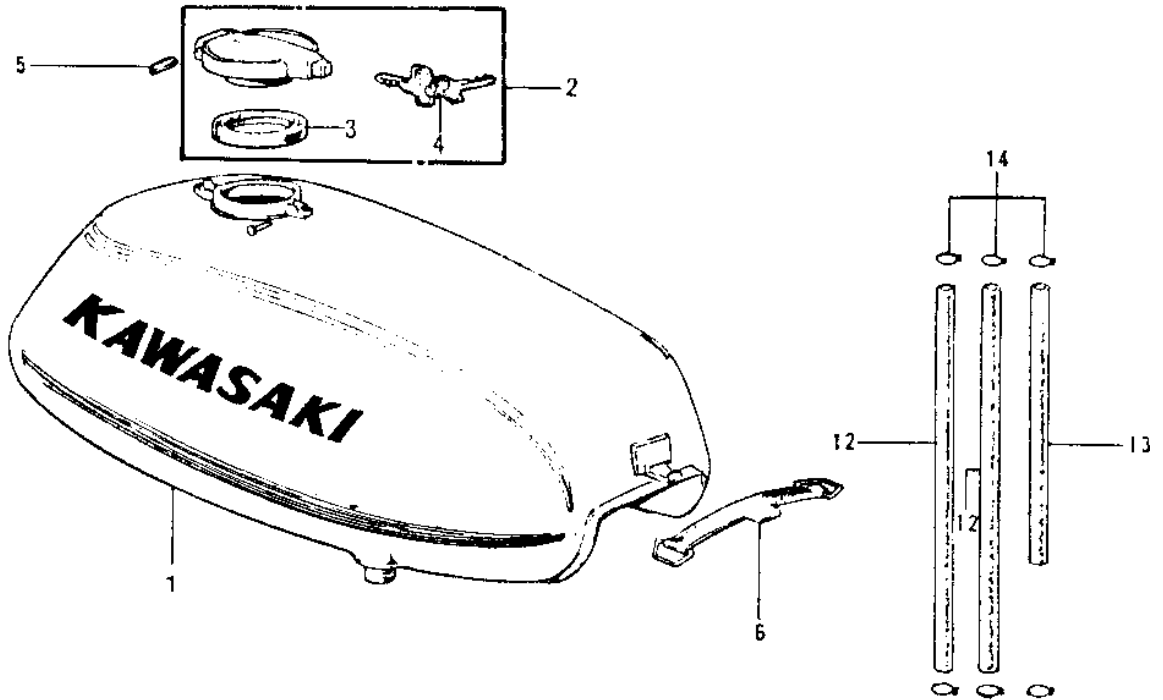

1974 Mach I PARTS DIAGRAM

FUEL TANK (S1-A)

1974 Mach I PARTS LIST

FUEL TANK (S1-A)

ITEM NAME	PART NUMBER	QUANTITY
TANK-FUEL,C.ORANGE (Ref # 1)	51001-080-91	
TANK-FUEL,C.BLUE (Ref # 1)	51001-080-93	
TANK-FUEL,C.GOLD (Ref # 1)	51001-080-94	
CAP ASSY-FUEL TANK (Ref # 2)	51049-020	
GASKET-FUEL TANK CAP (Ref # 3)	51059-008	
KEY SET,#265 (Ref # 4)	27018-016-65	
KEY SET,#279 (Ref # 4)	27018-016-79	
PIN-TANK CAP FITTING (Ref # 5)	92043-094	
BAND-FUEL TANK (Ref # 6)	92072-050	
COCK ASSY,FUEL (Ref # 7)	51023-039	
COCK ASSY,FUEL (Ref # 7)	51023-039	
GASKET-FUEL COCK JNT. (Ref # 8)	92065-081	
FUEL COCK JOINT NUT (Ref # 9)	51035-009	
STRAINER FUEL (Ref # 10)	51038-007	
GASKET FUEL COCK CUP (Ref # 11)	51037-010	
PIPE-FUEL (Ref # 12)	92059-073	
TUBE (Ref # 13)	92059-074	
CLAMP FUEL PIPE (Ref # 14)	92037-010	
FUEL COCK LEVER SET (Ref # 15)	51030-001	