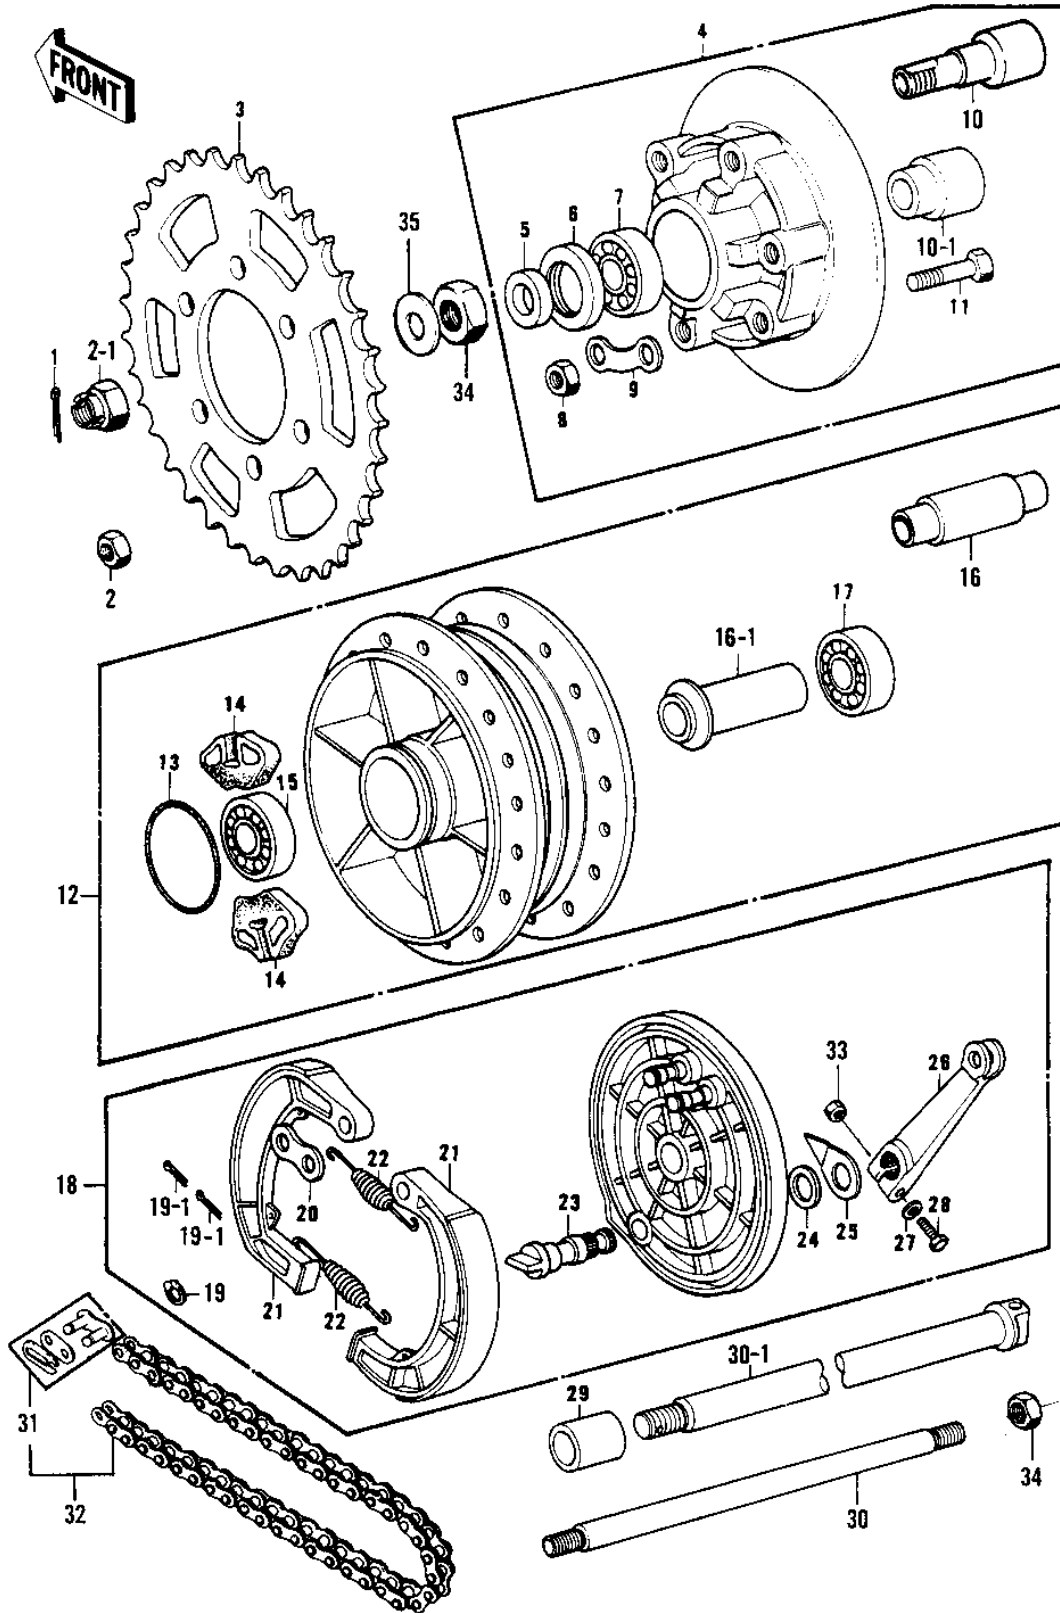

1974 Mach I PARTS DIAGRAM

REAR HUB/BRAKE/CHAIN

1974 Mach I PARTS LIST

REAR HUB/BRAKE/CHAIN

ITEM NAME	PART NUMBER	QUANTITY
PIN-COTTER,4.0X35 (Ref # 1)	550D4035	
NUT,16MM (Ref # 2)	314B1600	
NUT CASTLE,16MM (Ref # 2-1)	92015-055	
REAR SPROCKET,48T (Ref # 3)	42041-115	
REAR SPROCKET,46T (Ref # 3)	42041-103	
COUPLING ASSY,RR HUB (Ref # 4)	42008-012	
COUPLING ASSY,RR BRK (Ref # 4)	42008-020	
COLLER RR AXLE SLEEVE (Ref # 5)	42037-006	
COLLAR,REAR AXLE (Ref # 5)	42037-024	
OIL SEAL WTC35527 (Ref # 6)	92052-006	
BEARING BALL #6205 (Ref # 7)	601B6205	
NUT,10MM (Ref # 8)	314B1000	
WASHER SPROCKET LOCK (Ref # 9)	92088-005	
SLEEVE REAR AXLE (Ref # 10)	42036-006	
SLEEVE,REAR AXLE (Ref # 10-1)	42036-019	
BOLT-REAR SPROCKET (Ref # 11)	92003-087	
DRUM ASSY REAR BRAKE (Ref # 12)	42005-009	
DRUM ASY,RR BK,BUFF (Ref # 12)	42005-044-80	
"0" RING,60MM (Ref # 13)	671B2560	
DAMPER REAR HUB SHOCK (Ref # 14)	42014-008	
BEARING BALL #6205 (Ref # 15)	601B6205	
BEARING BALL #6303 (Ref # 15)	601B6303	
SPACER RR HUB BEARING (Ref # 16)	42010-008	
SPACER,RR HUB BEARING (Ref # 16-1)	42010-027	
BEARING BALL #6205Z (Ref # 17)	601B6205Z	
BEARING BALL #6303Z (Ref # 17)	601B6303Z	
PANEL-ASY,RR BRK,BUFF (Ref # 18)	42006-007-80	
PANEL-ASY,RR BRK (Ref # 18)	42006-060-80	
PANEL-ASY,RR BRK (Ref # 18)	42006-060-80	