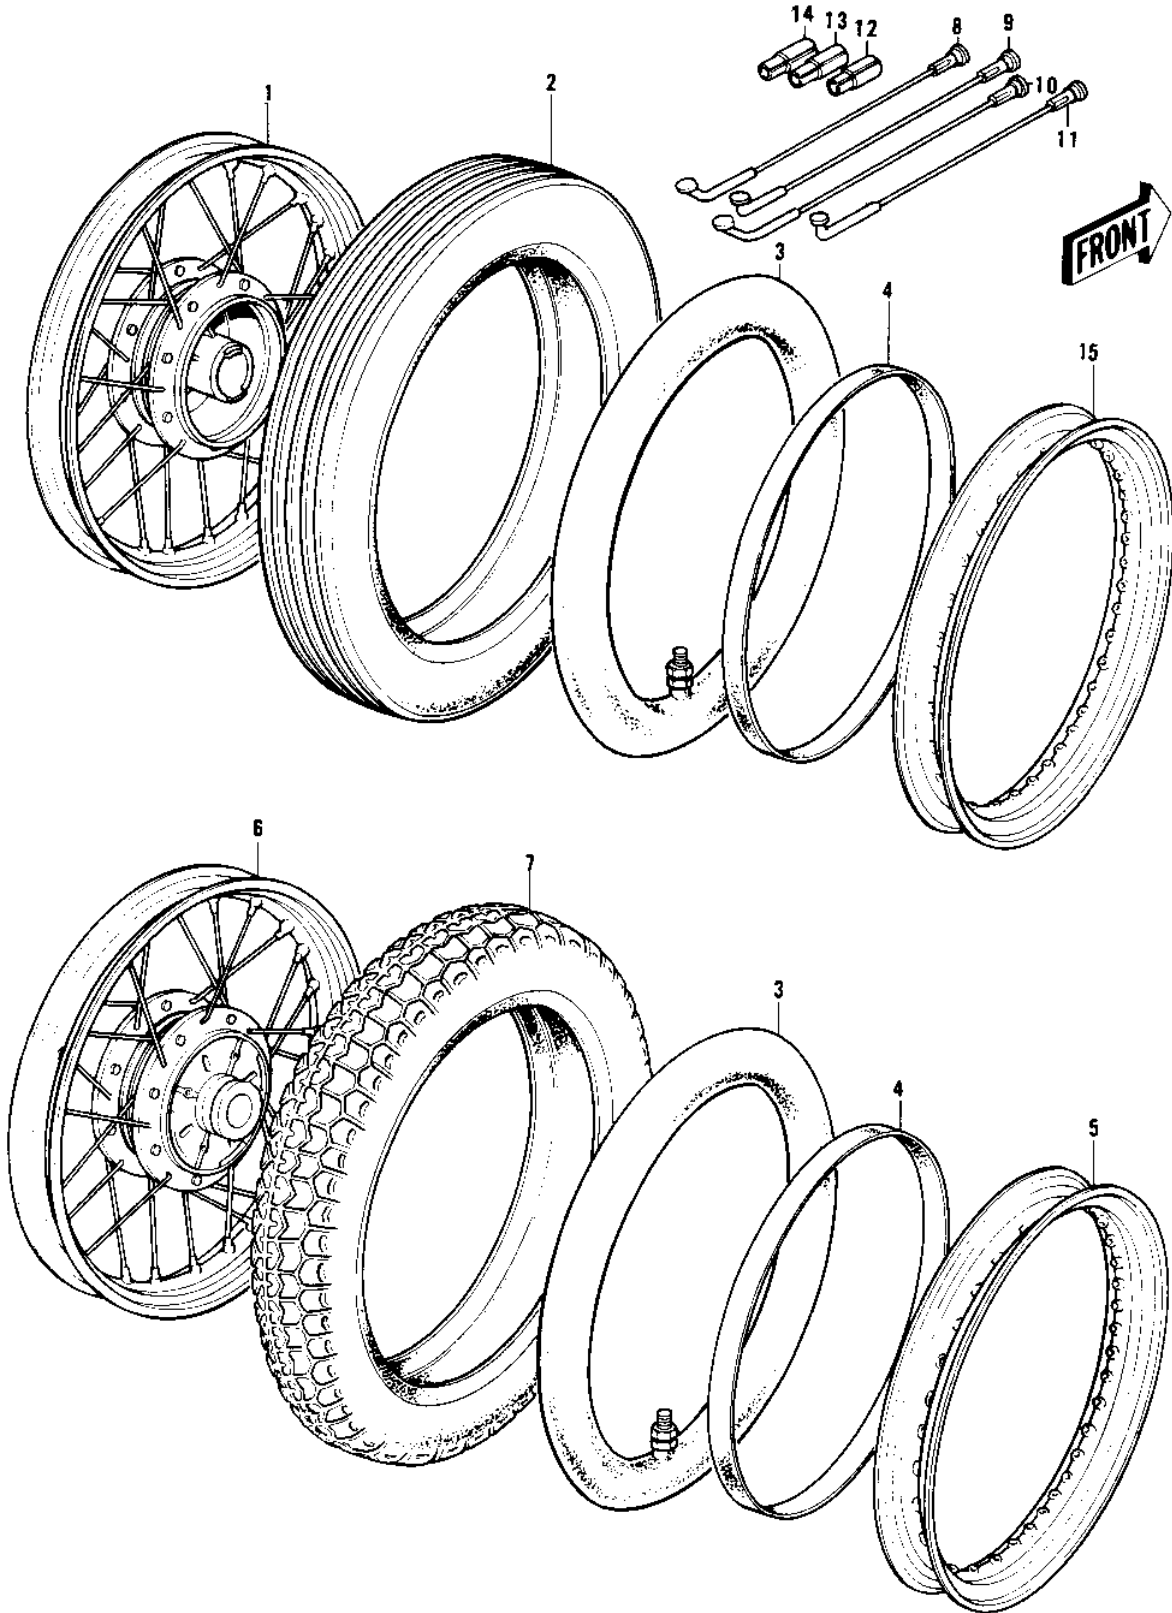

1975 Mach I PARTS DIAGRAM

WHEELS/TIRES

1975 Mach I PARTS LIST

WHEELS/TIRES

ITEM NAME	PART NUMBER	QUANTITY
WHEEL ASSY FRONT (Ref # 1)	41074-011	
FRONT WHEEL ASSY (Ref # 1)	41074-044	
UNAVAILABLE IN PRICE BOOK (Ref # 2)	41014-025	
UNAVAILABLE IN PRICE BOOK (Ref # 2)	41013-013	
TIRE 325S-18 Y984C F (Ref # 2)	41002-1011	
TUBE 300/325/360-18 (Ref # 3)	41022-028	
BAND,RIM,4.00/5.10-18 (Ref # 4)	41023-1006	
BAND,RIM,4.00/5.10-18 (Ref # 4)	41023-1006	
RIM,1.85BX18W (Ref # 5)	41025-053	
WHEEL ASSY-REAR (Ref # 6)	42048-017	
UNAVAILABLE IN PRICE BOOK (Ref # 7)	41014-024	
TIRE 350S-18 Y987C R (Ref # 7)	41002-1012	
SPOKE-ASY,FR INNER (Ref # 8)	41027-045	
SPOKE-ASY,FR OUTER (Ref # 9)	41028-044	
SPOKE-ASY,RR INNER (Ref # 10)	41027-046	
SPOKE-ASY,RR OUTER (Ref # 11)	41028-045	
WEIGHT,BALANCE,10G (Ref # 12)	41075-1007	
WEIGHT,BALANCE,10G (Ref # 12)	41075-1007	
WEIGHT,BALANCE,20G (Ref # 13)	41075-1008	
WEIGHT,BALANCE,20G (Ref # 13)	41075-1008	
WEIGHT,BALANCE,30G (Ref # 14)	41075-1009	
WEIGHT,BALANCE,30G (Ref # 14)	41075-1009	
RIM,1.60AX18 (Ref # 15)	41025-052	
RIM,1.85BX18W (Ref # 15)	41025-053	