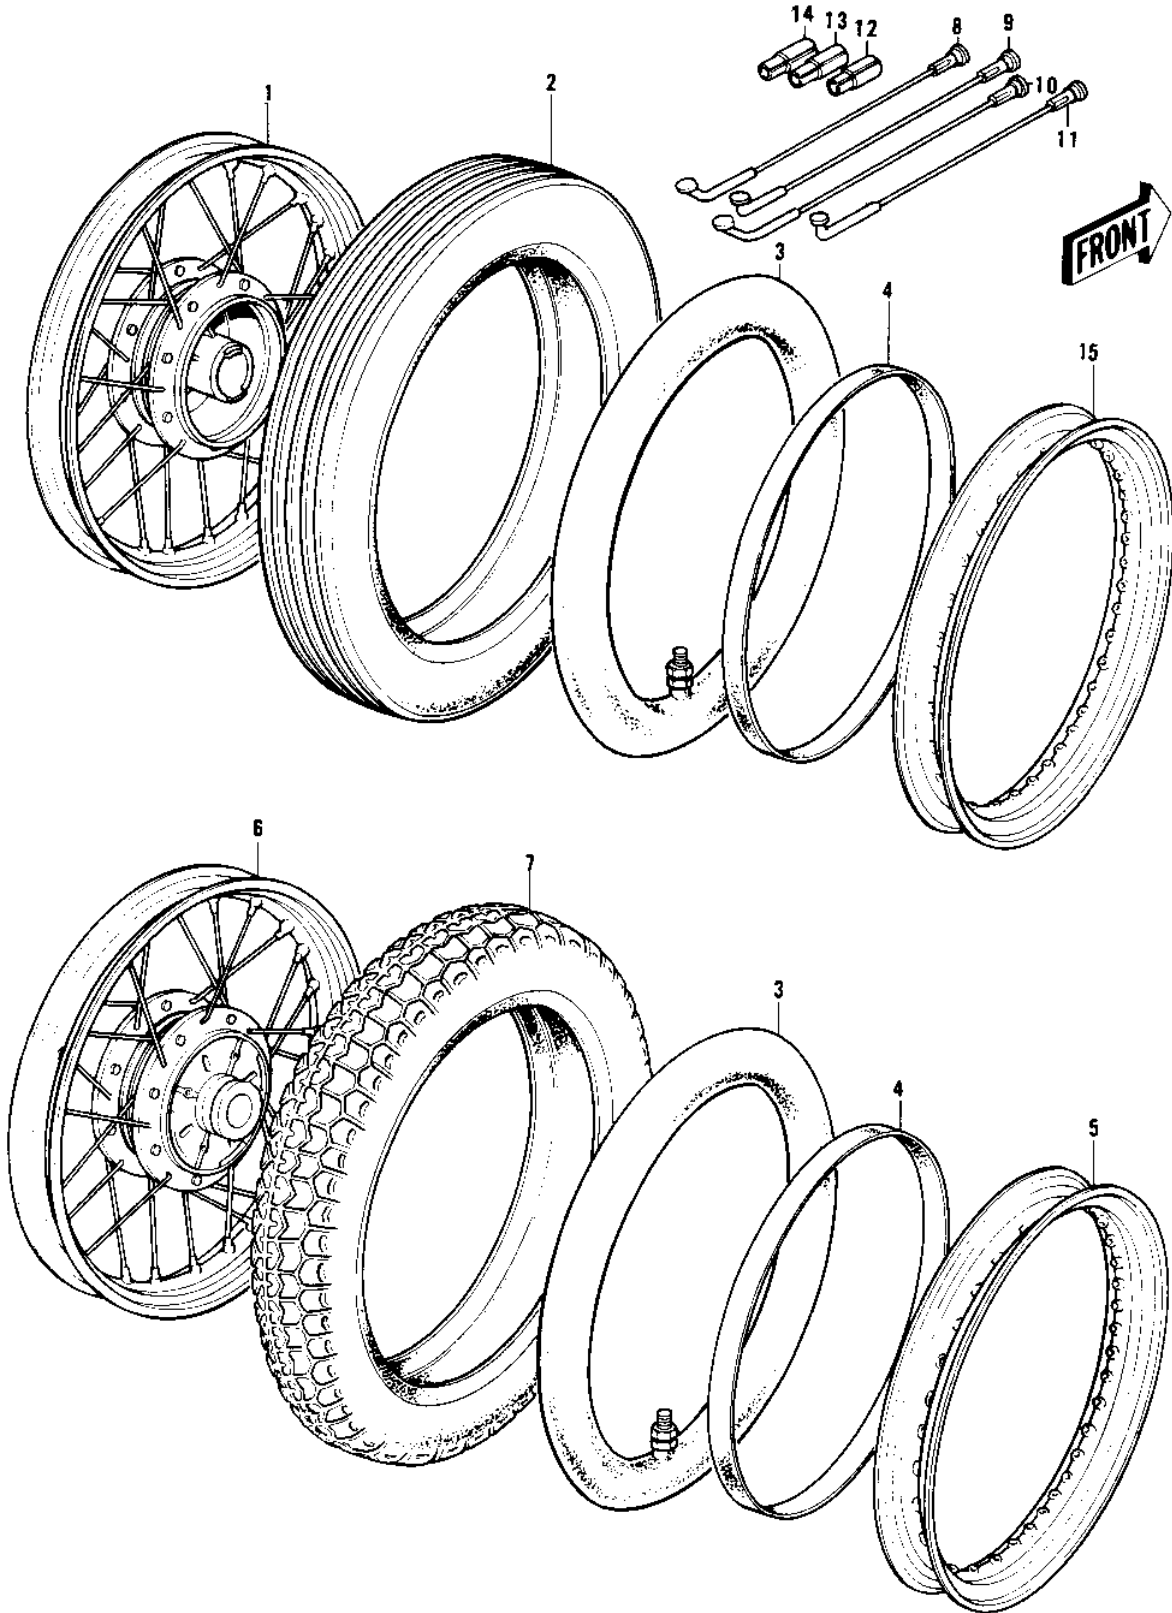

1974 Mach I PARTS DIAGRAM

WHEELS/TIRES

1974 Mach I PARTS LIST

WHEELS/TIRES

ITEM NAME	PART NUMBER	QUANTITY
WHEEL ASSY FRONT (Ref # 1)	41074-011	
FRONT WHEEL ASSY (Ref # 1)	41074-044	
UNAVAILABLE IN PRICE BOOK (Ref # 2)	41014-025	
UNAVAILABLE IN PRICE BOOK (Ref # 2)	41013-013	
TIRE 325S-18 Y984C F (Ref # 2)	41002-1011	
TUBE 300/325/360-18 (Ref # 3)	41022-028	
BAND,RIM,4.00/5.10-18 (Ref # 4)	41023-1006	
BAND,RIM,4.00/5.10-18 (Ref # 4)	41023-1006	
RIM,1.85BX18W (Ref # 5)	41025-053	
WHEEL ASSY-REAR (Ref # 6)	42048-017	
UNAVAILABLE IN PRICE BOOK (Ref # 7)	41014-024	
TIRE 350S-18 Y987C R (Ref # 7)	41002-1012	
SPOKE-ASY,FR INNER (Ref # 8)	41027-045	
SPOKE-ASY,FR OUTER (Ref # 9)	41028-044	
SPOKE-ASY,RR INNER (Ref # 10)	41027-046	
SPOKE-ASY,RR OUTER (Ref # 11)	41028-045	
WEIGHT,BALANCE,10G (Ref # 12)	41075-1007	
WEIGHT,BALANCE,10G (Ref # 12)	41075-1007	
WEIGHT,BALANCE,20G (Ref # 13)	41075-1008	
WEIGHT,BALANCE,20G (Ref # 13)	41075-1008	
WEIGHT,BALANCE,30G (Ref # 14)	41075-1009	
WEIGHT,BALANCE,30G (Ref # 14)	41075-1009	
RIM,1.60AX18 (Ref # 15)	41025-052	
RIM,1.85BX18W (Ref # 15)	41025-053	