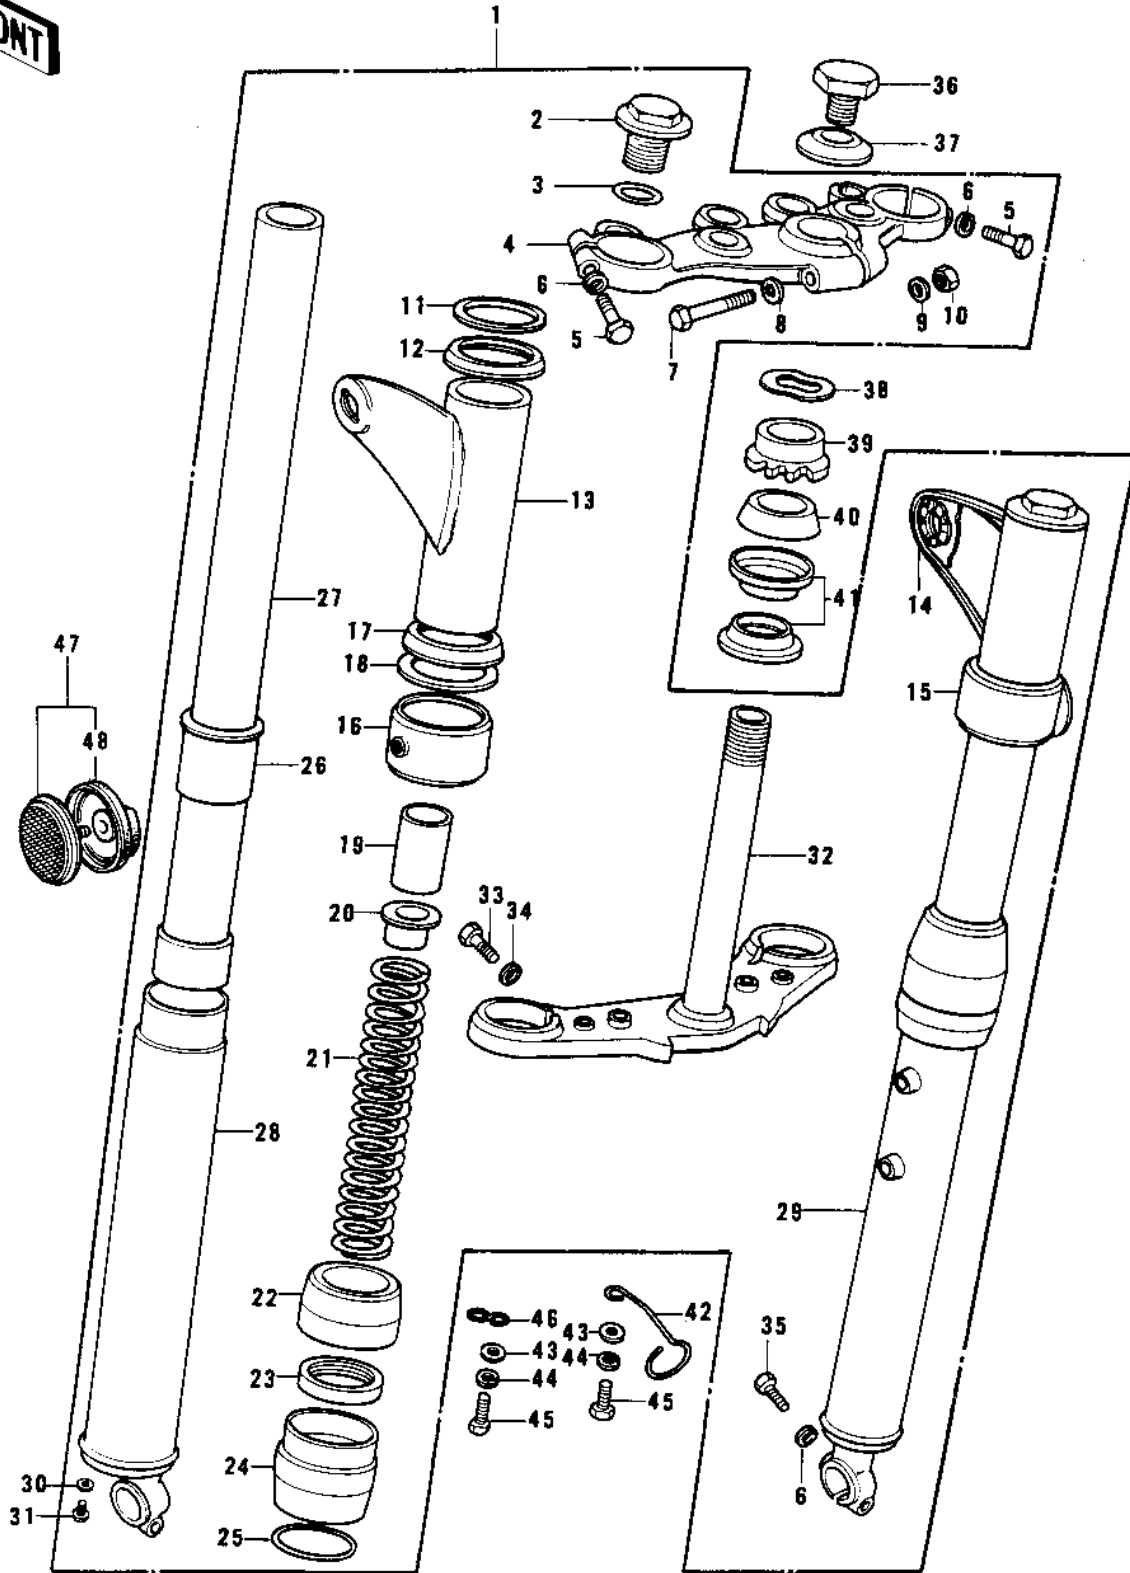

1974 Mach I PARTS DIAGRAM

FRONT FORK (S1-C,KH250-A5)